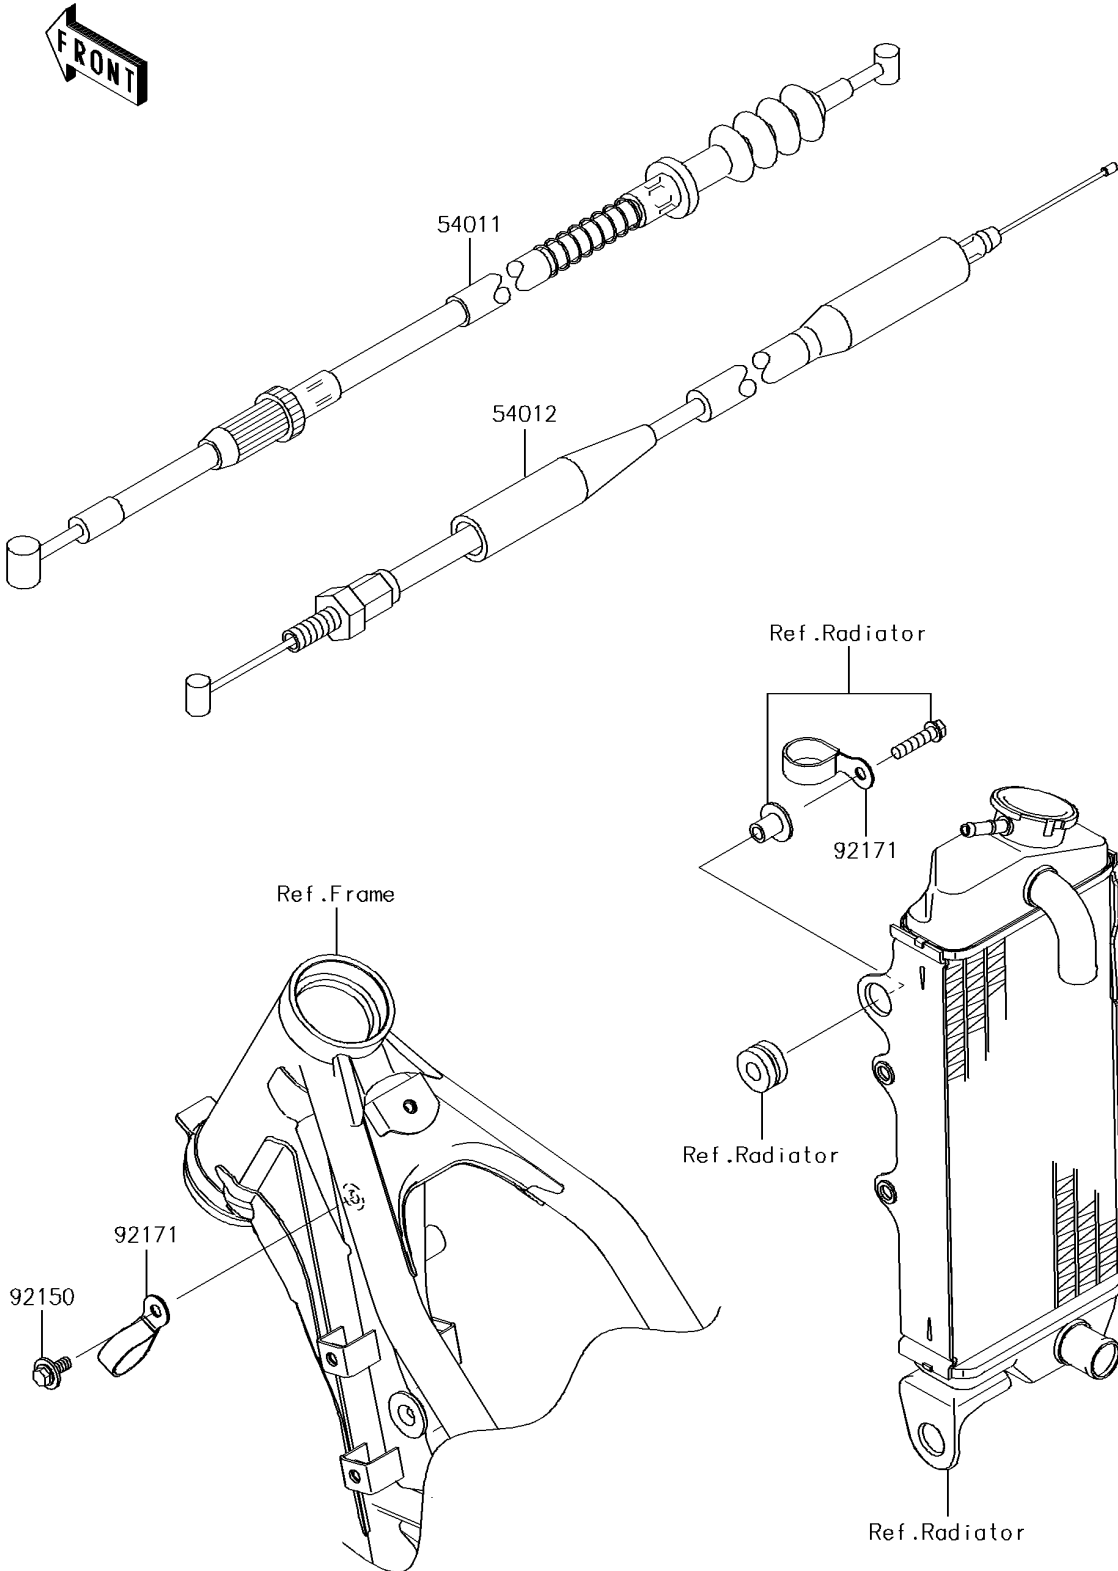

2015 KX™100

PARTS DIAGRAM

Cables

F2540

2015 KX™100

PARTS LIST

Cables

ITEM NAME	PART NUMBER	QUANTITY
CABLE-CLUTCH (Ref # 54011)	54011-0572	1
CABLE-THROTTLE (Ref # 54012)	54012-0595	1
BOLT,6X14 (Ref # 92150)	92150-1340	1
CLAMP (Ref # 92171)	92171-1279	2