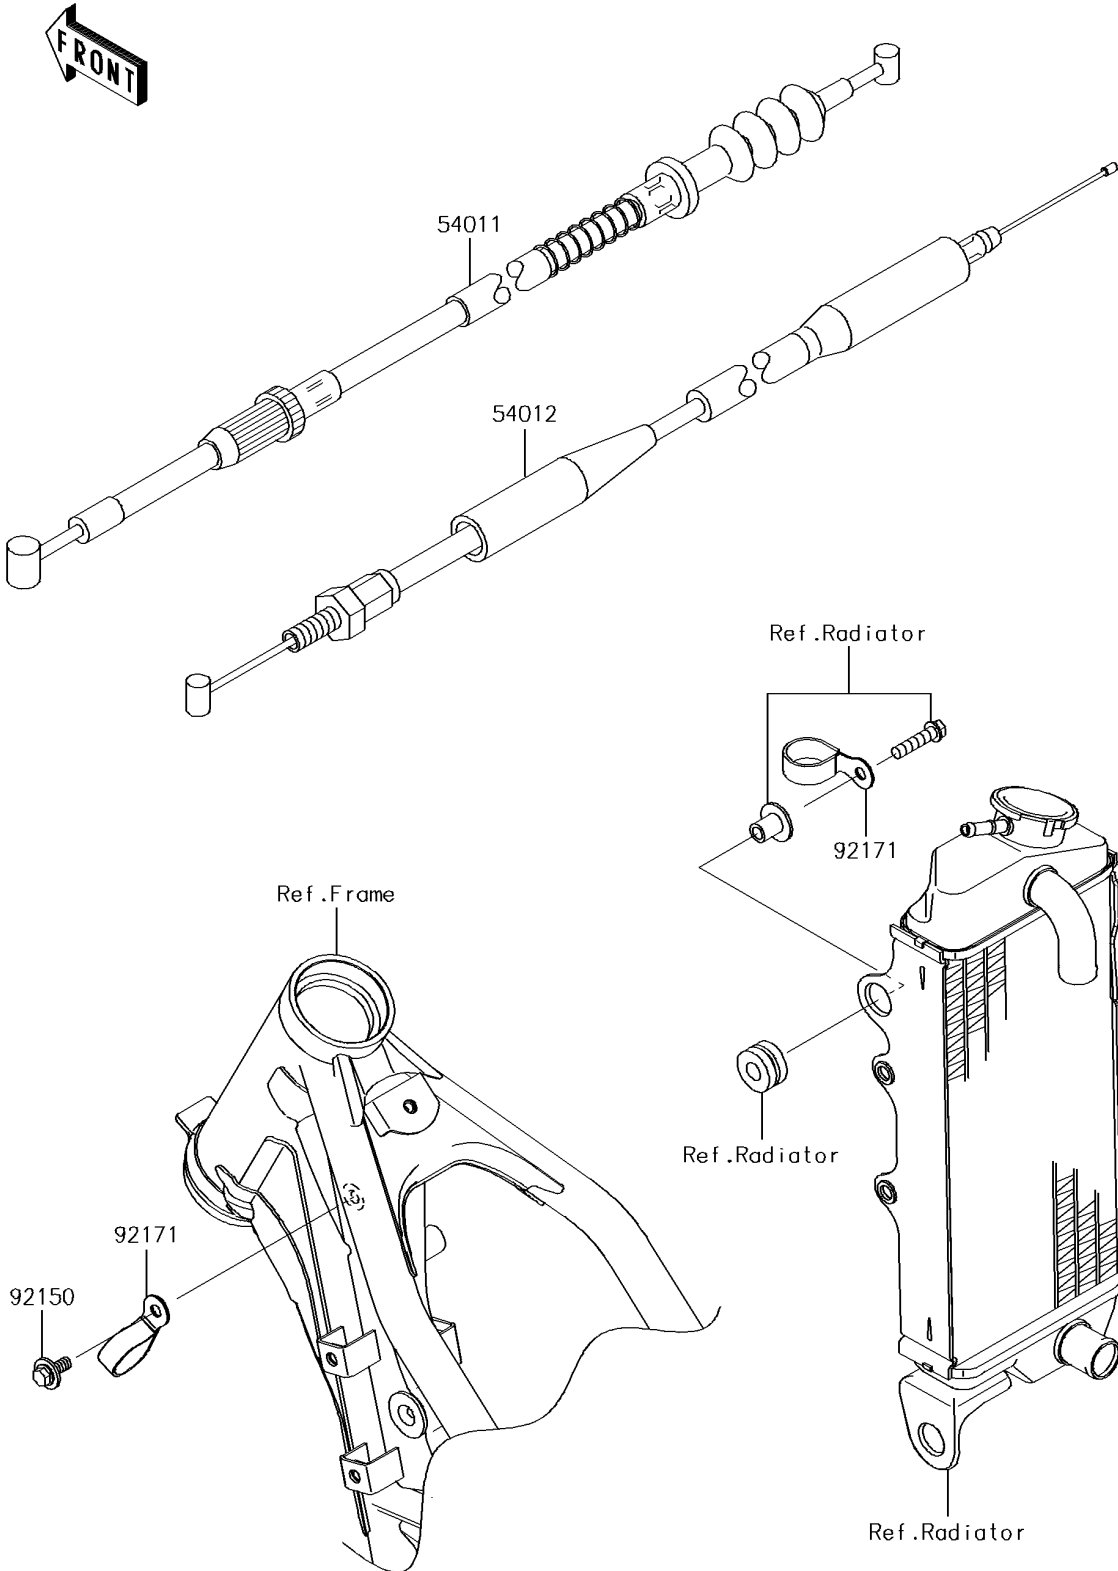

2014 KX™100

PARTS DIAGRAM

Cables

F2540

2014 KX™100

PARTS LIST

Cables

Kawasaki

Let the Good Times Roll®

ITEM NAME

PART NUMBER

QUANTITY
