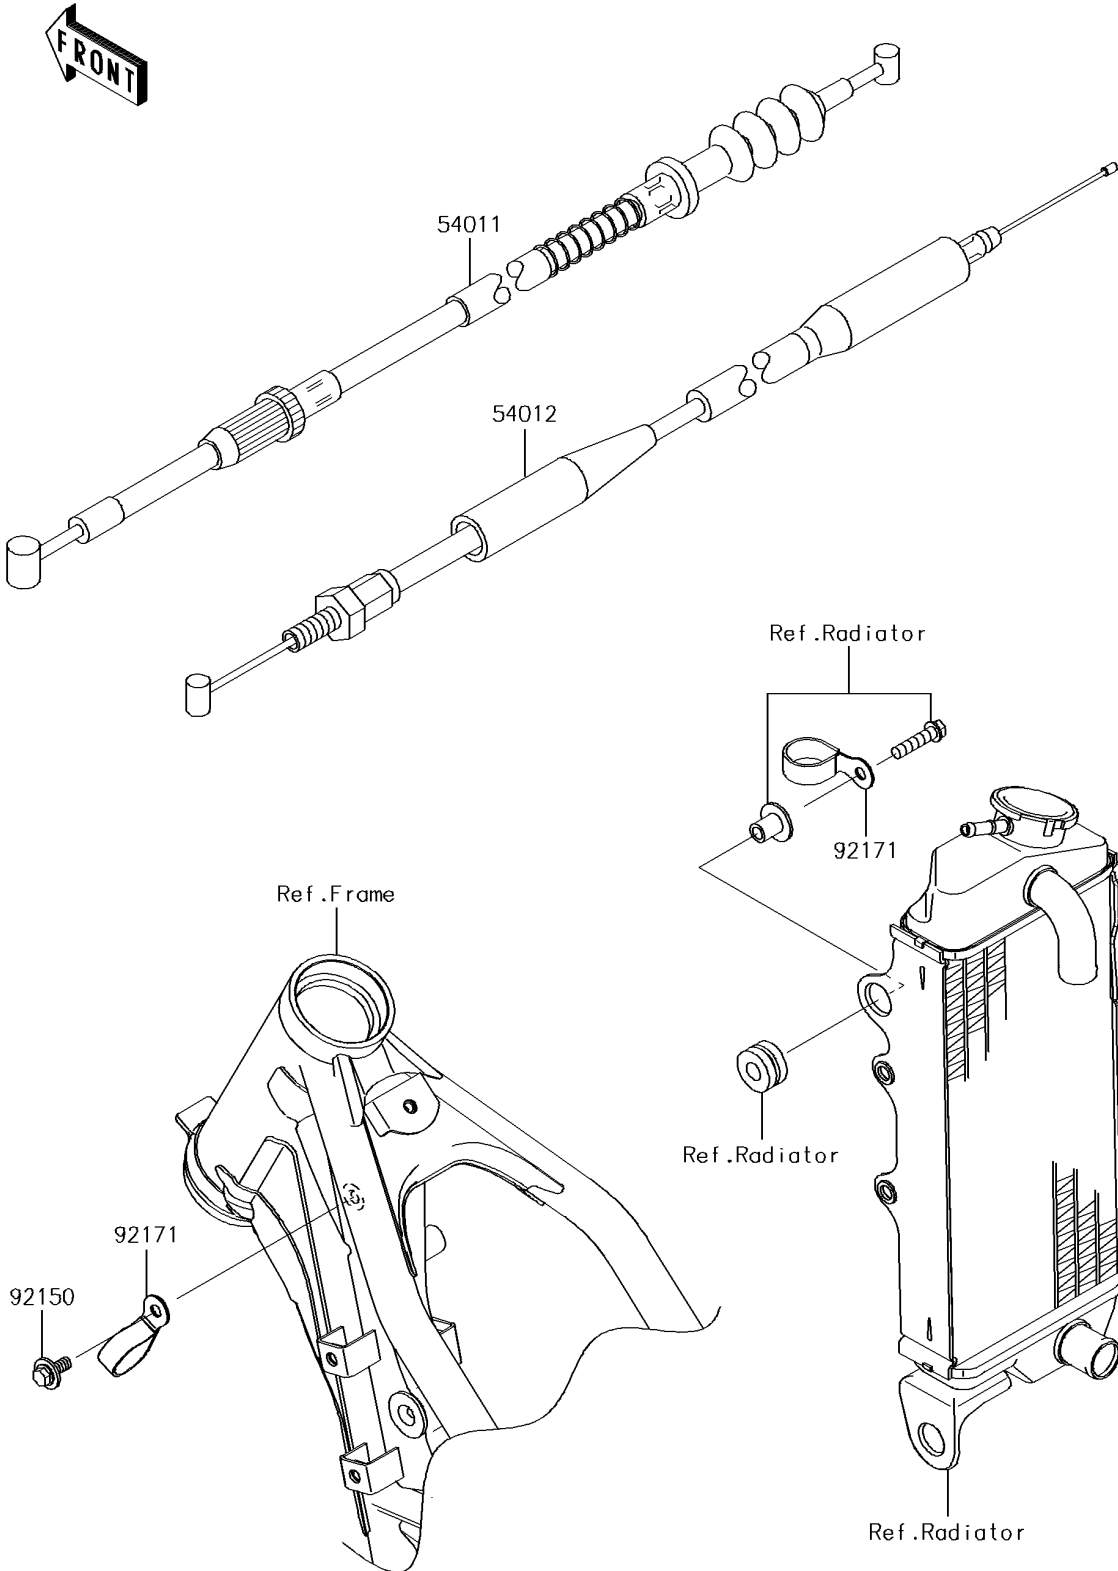

2015 KX™100

PARTS DIAGRAM

Cables

F2540

2015 KX™100

PARTS LIST

Cables

| ITEM NAME | PART NUMBER | QUANTITY |
|------------------------------|-------------|----------|
| CABLE-CLUTCH (Ref # 54011) | 54011-0572 | 1 |
| CABLE-THROTTLE (Ref # 54012) | 54012-0595 | 1 |
| BOLT,6X14 (Ref # 92150) | 92150-1340 | 1 |
| CLAMP (Ref # 92171) | 92171-1279 | 2 |