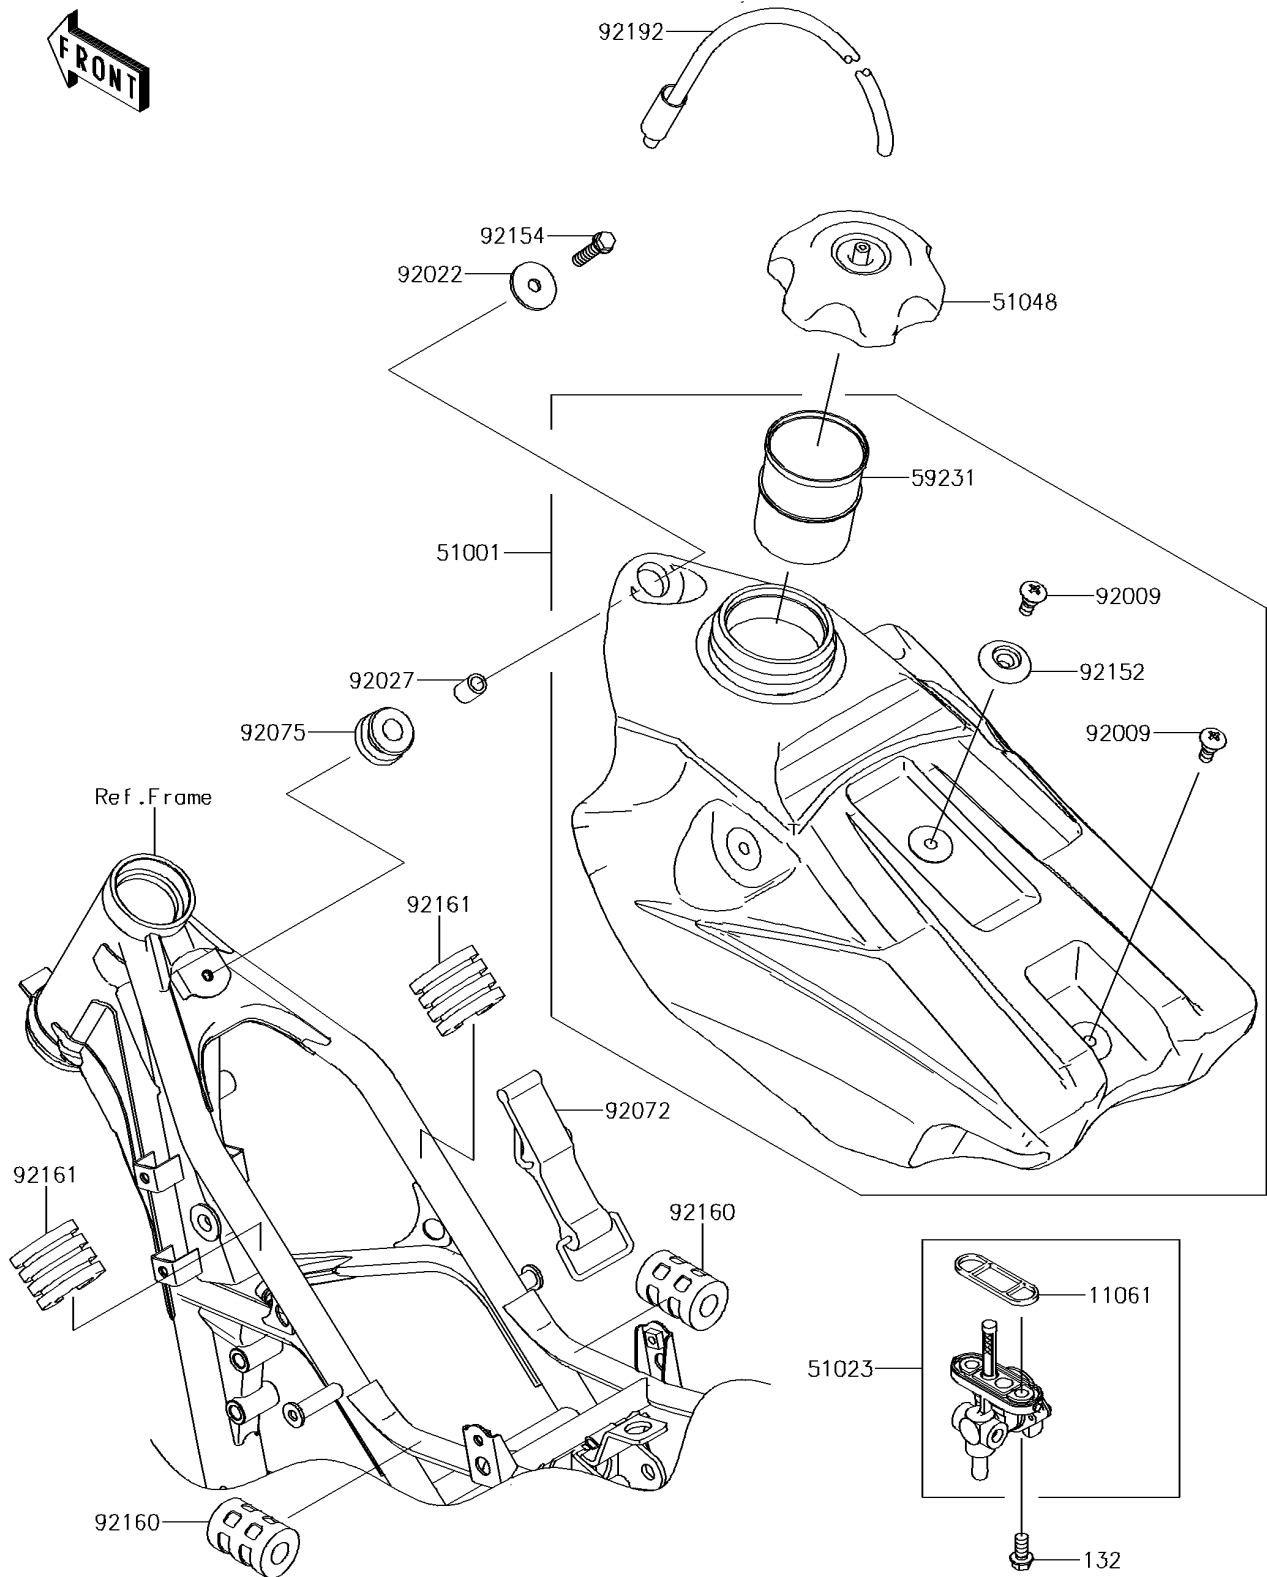

2014 KX™100

PARTS DIAGRAM

Fuel Tank

F2410

2014 KX™100

PARTS LIST

Fuel Tank

Kawasaki

Let the Good Times Roll®

ITEM NAME

PART NUMBER

QUANTITY
