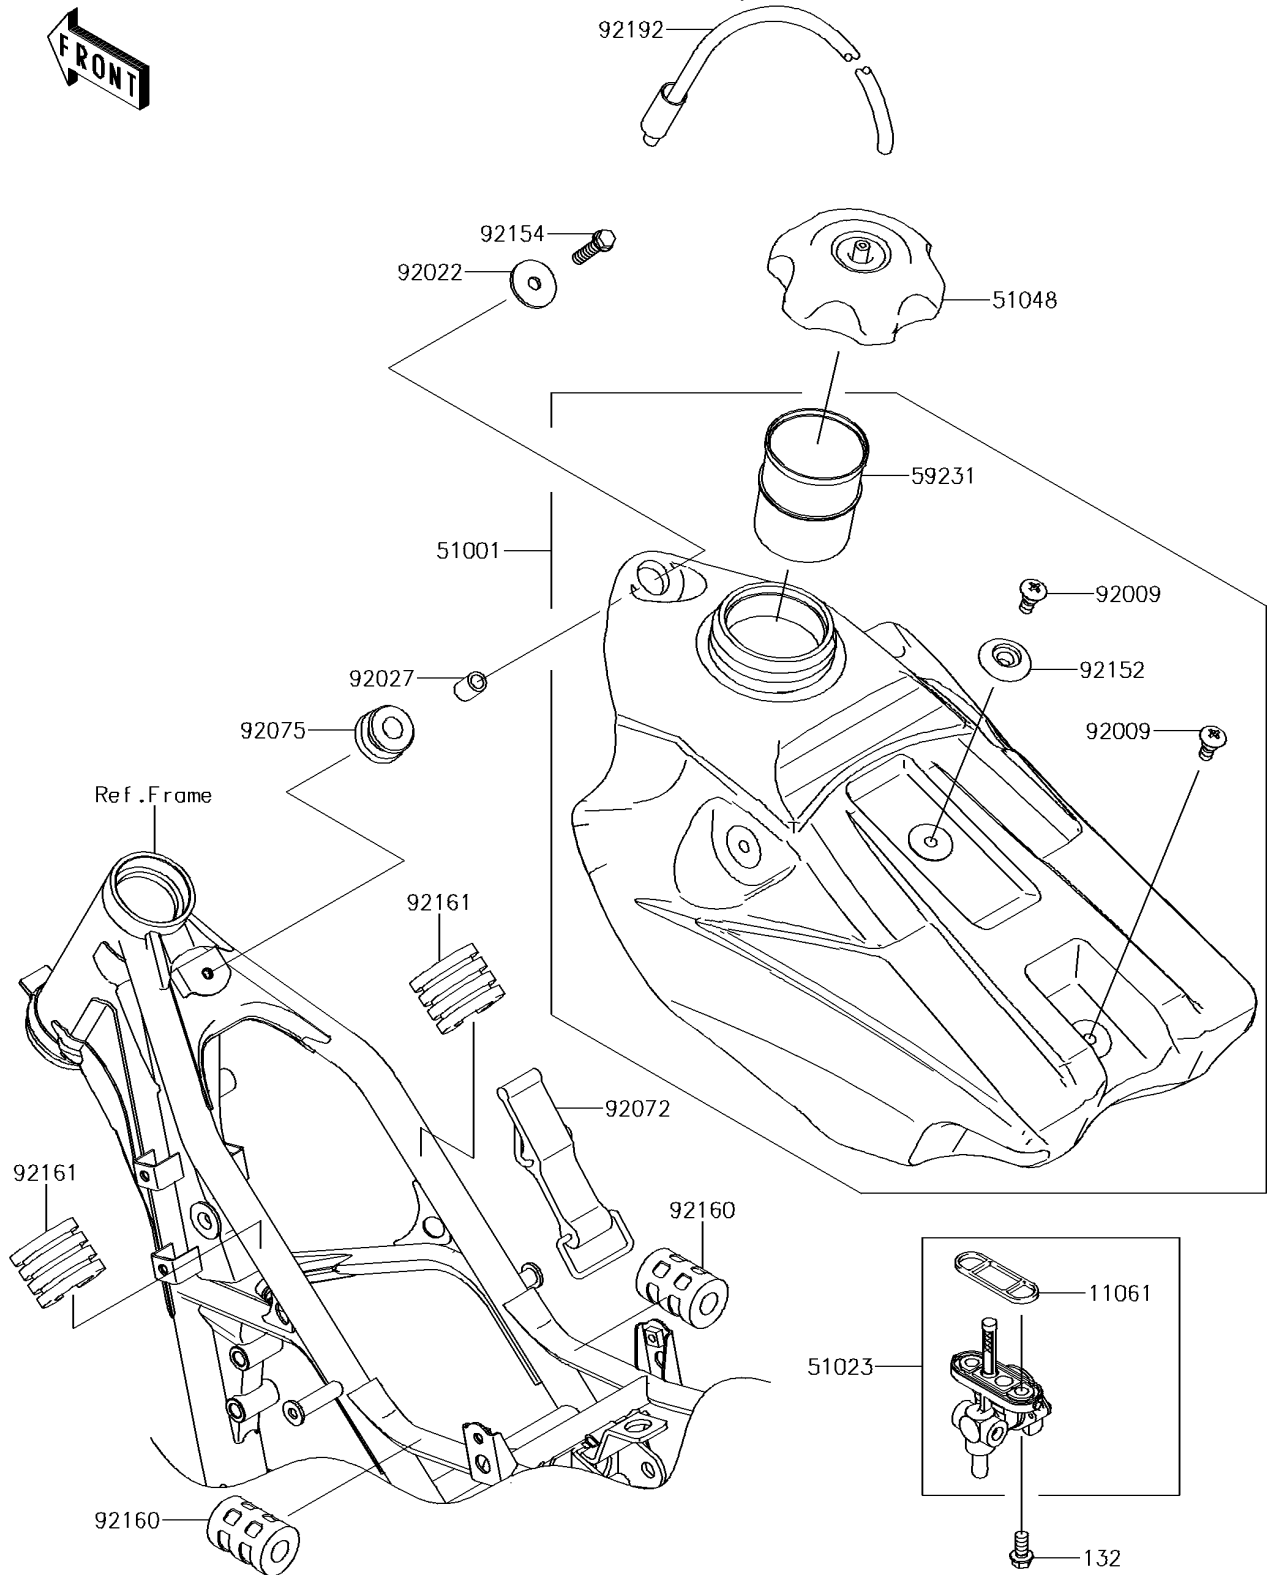

2016 KX™100

PARTS DIAGRAM

Fuel Tank

F2410

2016 KX™100

PARTS LIST

Fuel Tank

ITEM NAME	PART NUMBER	QUANTITY
GASKET,FUEL TAP (Ref # 11061)	11061-0181	1
BOLT-FLANGED-SMALL,6X12 (Ref # 132)	132BA0612	2
TANK-COMP-FUEL (Ref # 51001)	51001-0776	1
TAP-ASSY,FUEL (Ref # 51023)	51023-0024	1
CAP-ASSY-TANK,FUEL (Ref # 51048)	51048-0009	1
FILLER (Ref # 59231)	59231-0019	1
SCREW,6MM (Ref # 92009)	92009-1971	2
WASHER,6.5X24X2 (Ref # 92022)	92022-1690	1
COLLAR,6.8X10X14 (Ref # 92027)	92027-1966	1
BAND,FUEL TANK (Ref # 92072)	92072-1229	1
DAMPER (Ref # 92075)	92075-1787	1
COLLAR (Ref # 92152)	92152-1346	1
BOLT,FLANGED,6X25 (Ref # 92154)	92154-0520	1
DAMPER,FUEL TANK (Ref # 92160)	92160-1236	2
DAMPER,FUEL TANK (Ref # 92161)	92161-1175	2
TUBE (Ref # 92192)	92192-0161	1