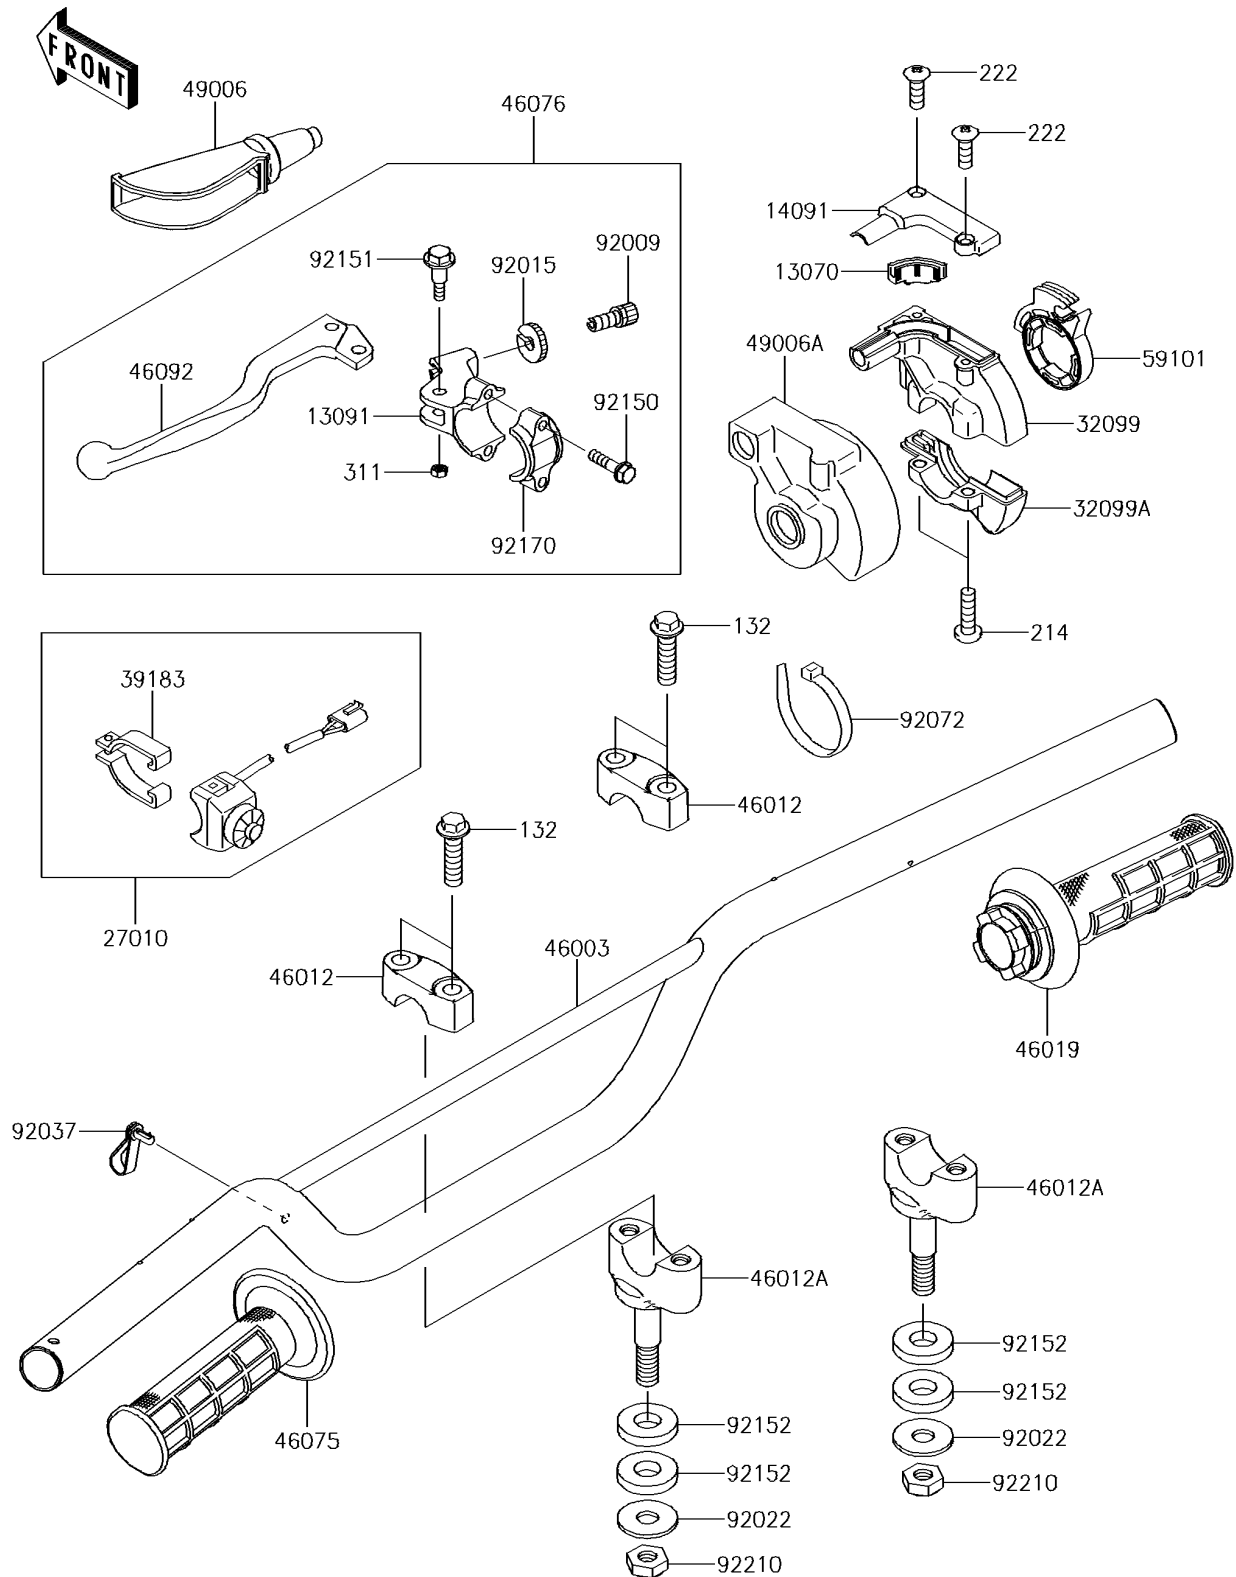

2016 KX™100

PARTS DIAGRAM

Handlebar

F2310

2016 KX™100

PARTS LIST

Handlebar

Kawasaki

Let the Good Times Roll®

ITEM NAME

PART NUMBER

QUANTITY
