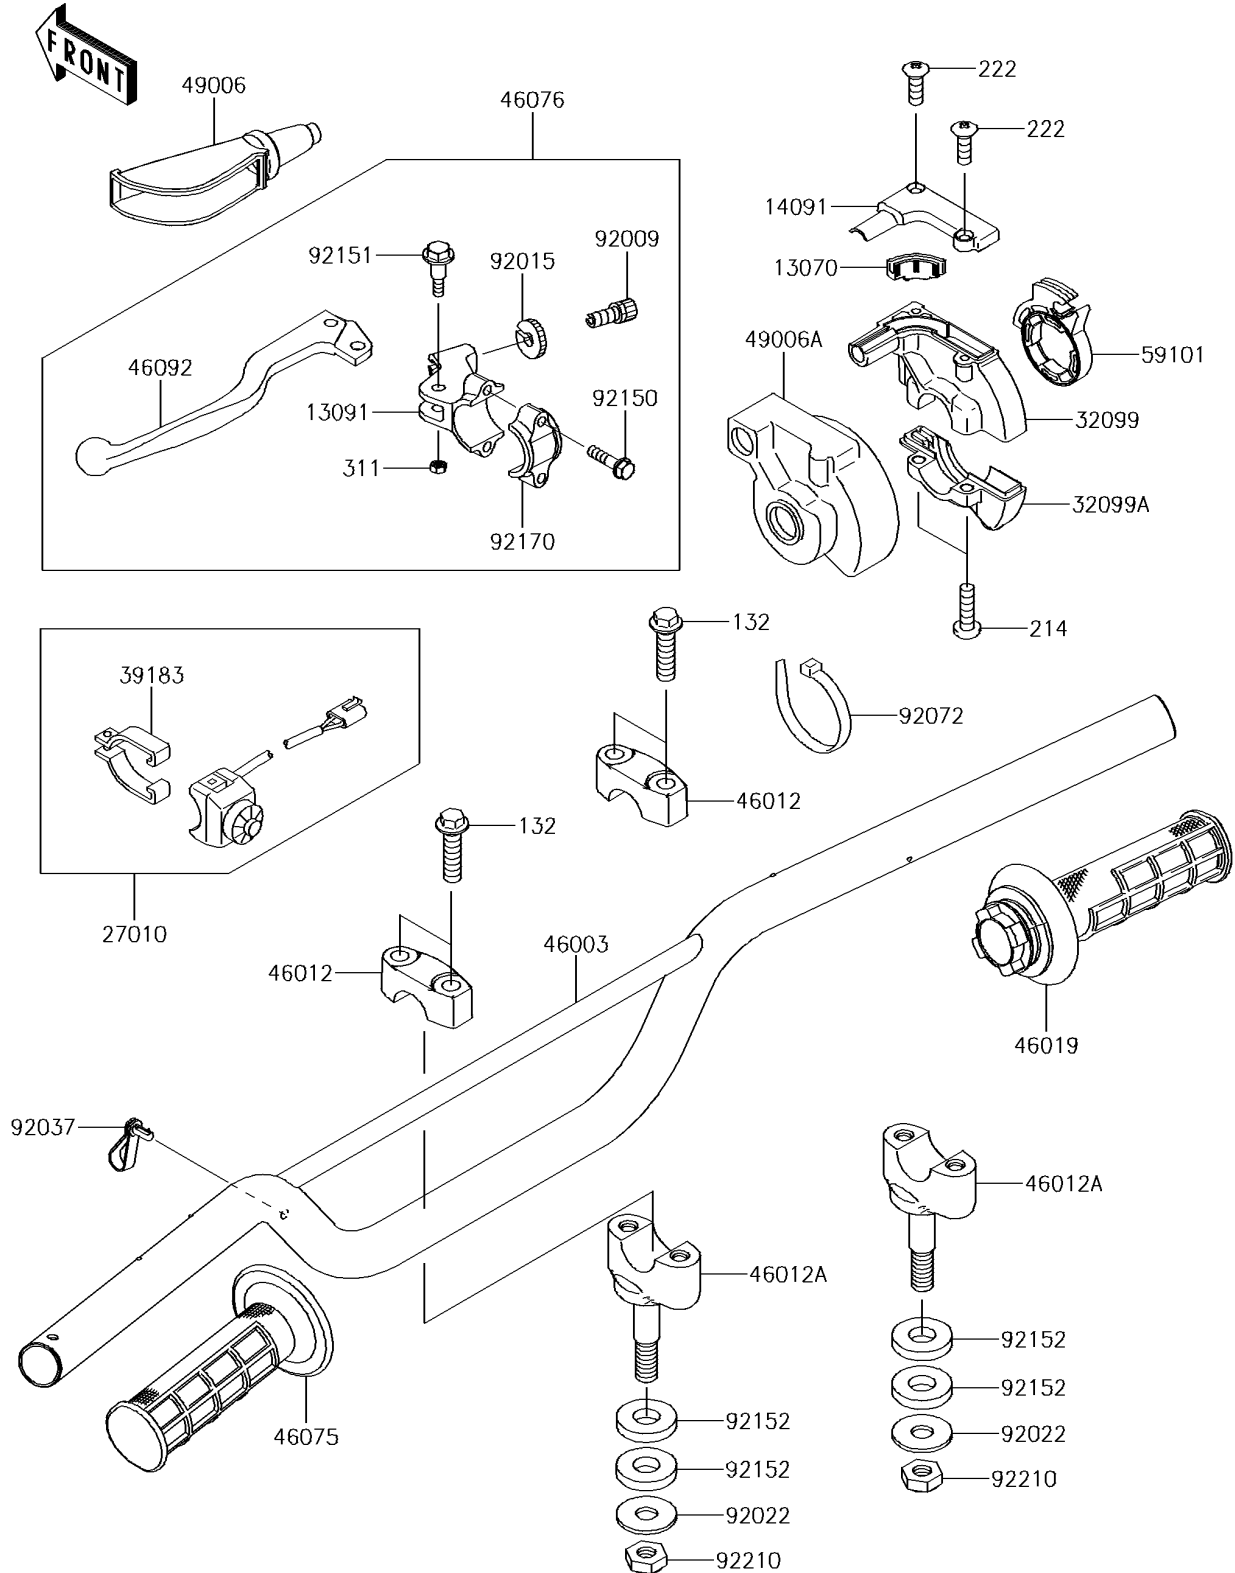

2014 KX™100

PARTS DIAGRAM

Handlebar

F2310

2014 KX™100

PARTS LIST

Handlebar

Kawasaki

Let the Good Times Roll®

ITEM NAME

PART NUMBER

QUANTITY
