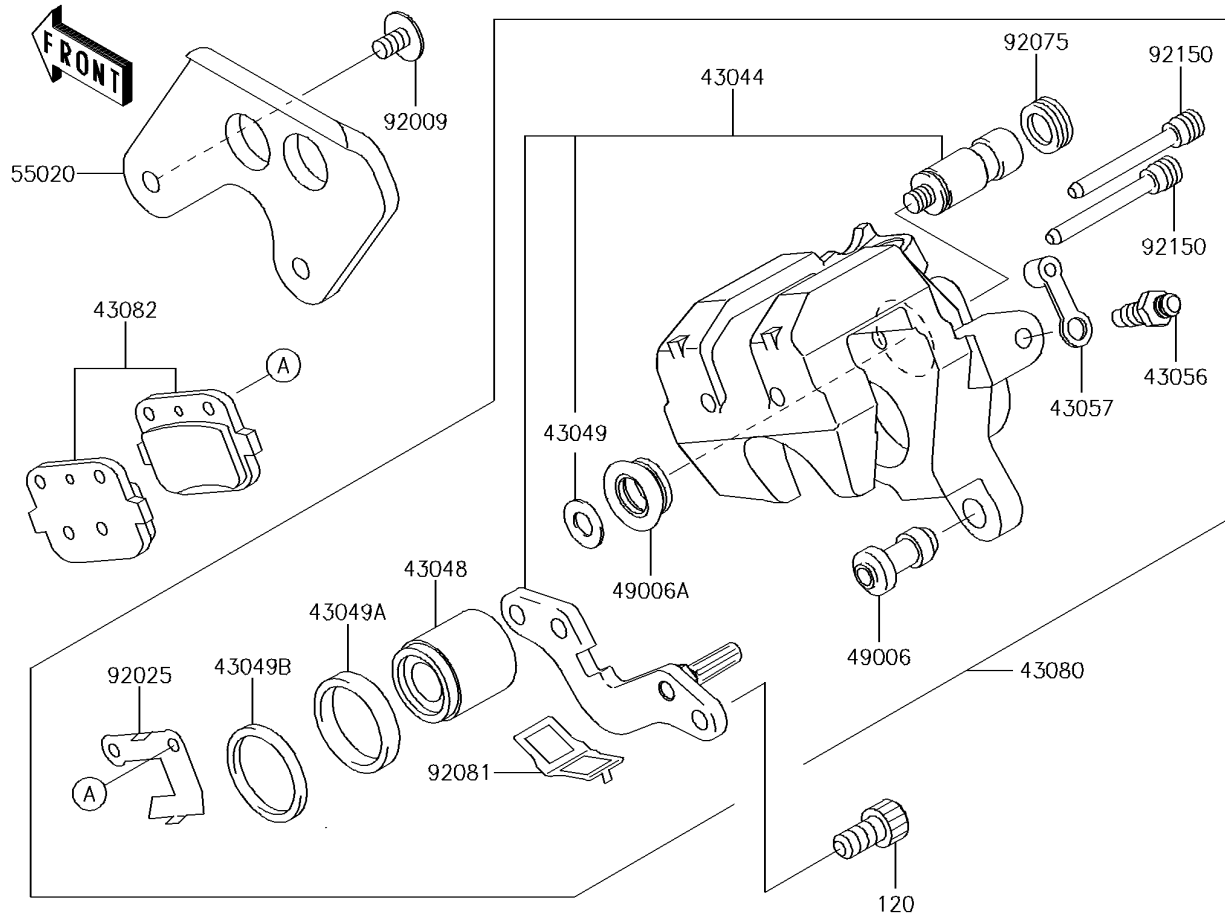

2017 KX™100

PARTS DIAGRAM

Rear Brake

F2294

2017 KX™100

PARTS LIST

Rear Brake

Kawasaki

Let the Good Times Roll®

ITEM NAME

PART NUMBER

QUANTITY
