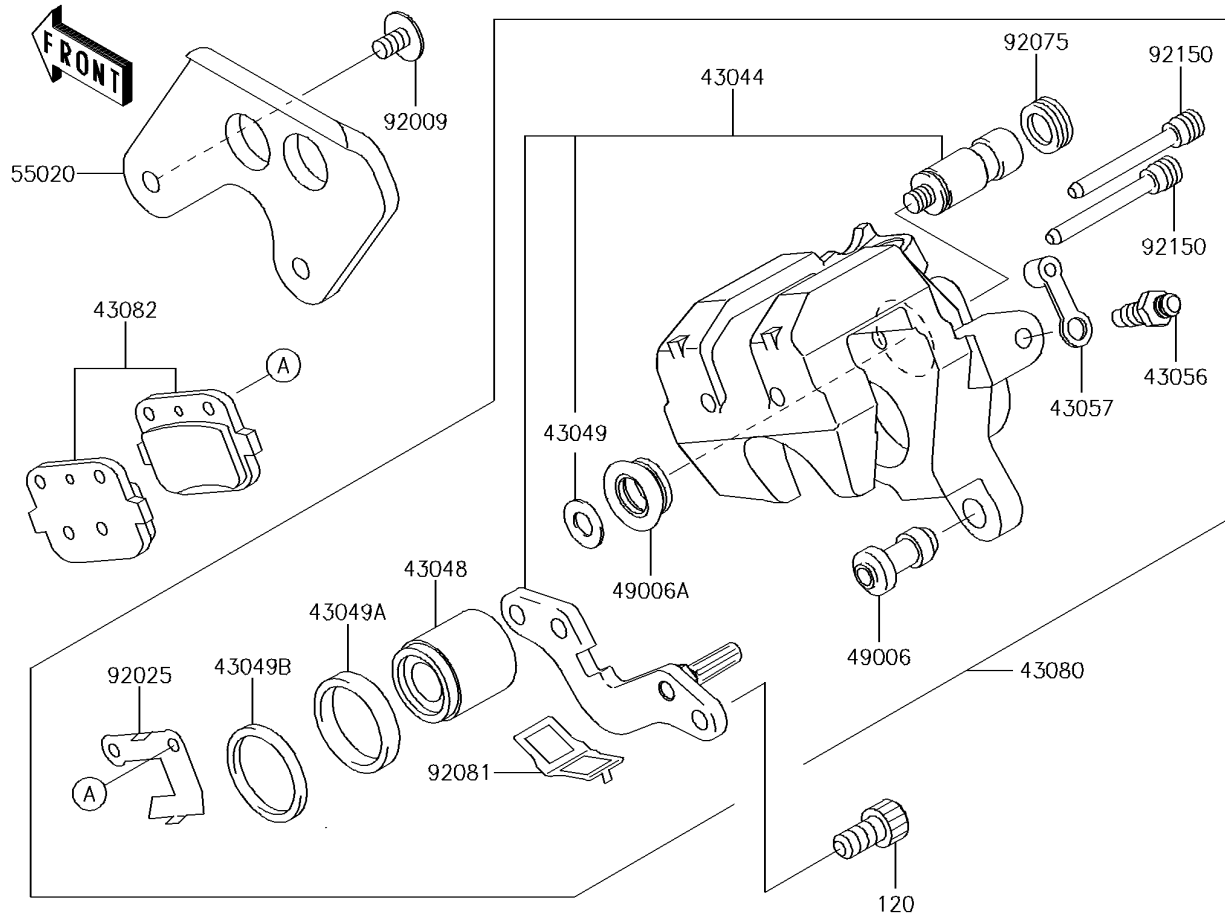

2014 KX™100

PARTS DIAGRAM

Rear Brake

F2294

2014 KX™100

PARTS LIST

Rear Brake

Kawasaki

Let the Good Times Roll®

ITEM NAME

PART NUMBER

QUANTITY
