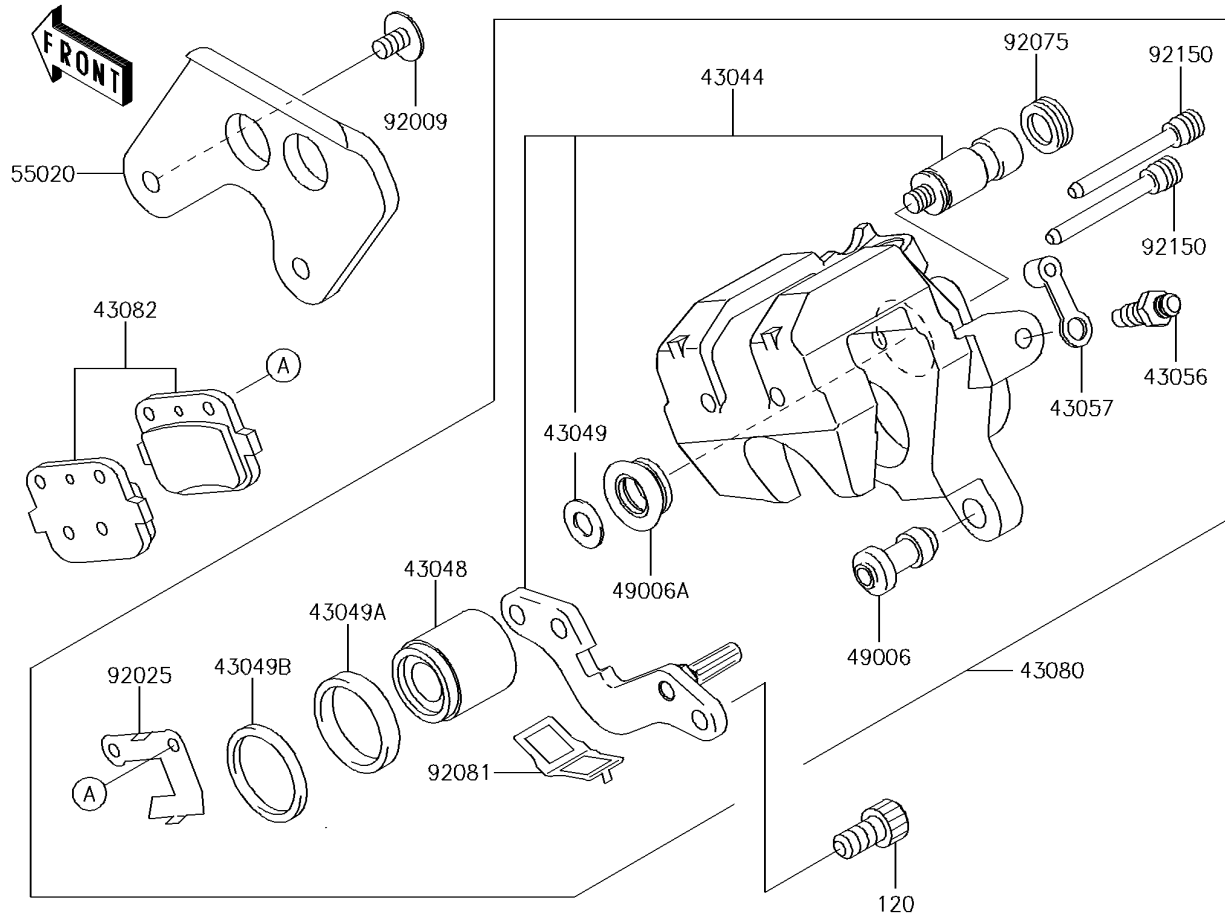

2016 KX™100

PARTS DIAGRAM

Rear Brake

F2294

2016 KX™100

PARTS LIST

Rear Brake

Kawasaki

Let the Good Times Roll®

ITEM NAME

PART NUMBER

QUANTITY
