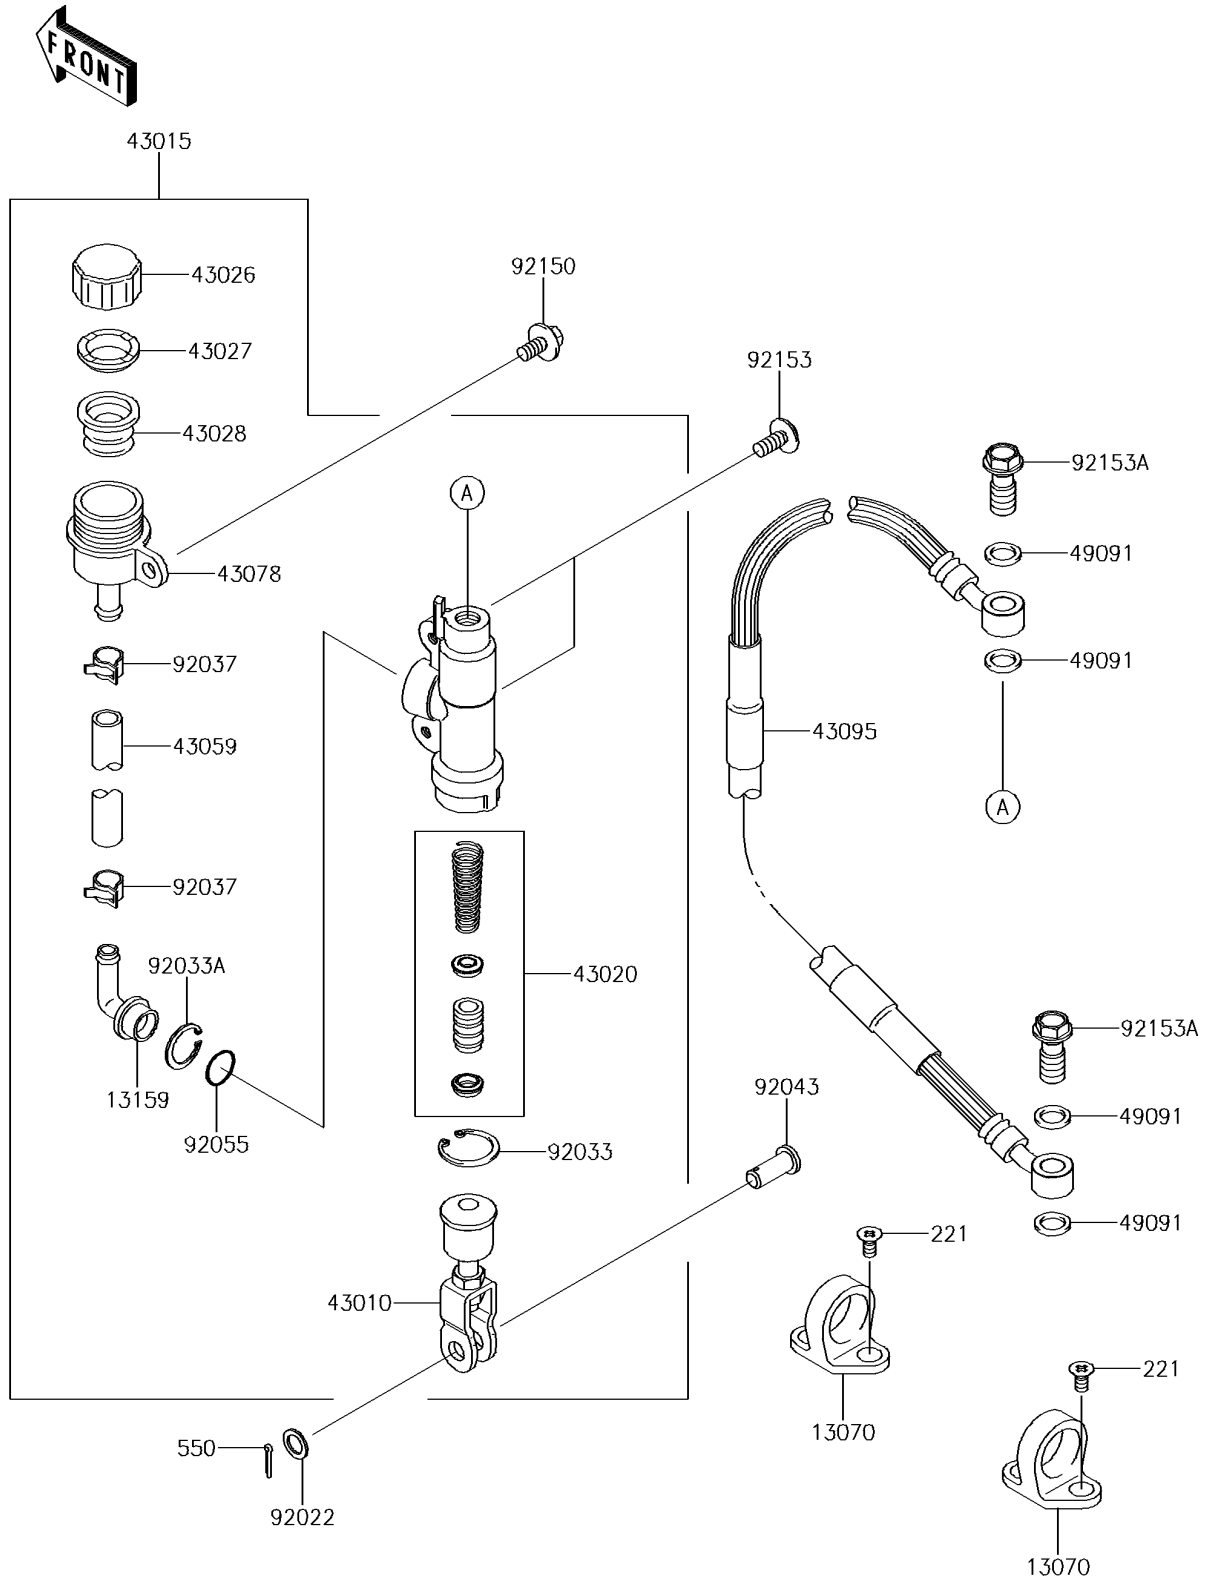

2017 KX™100

PARTS DIAGRAM

Rear Master Cylinder

F2293

2017 KX™100

PARTS LIST

Rear Master Cylinder

ITEM NAME

PART NUMBER

QUANTITY
