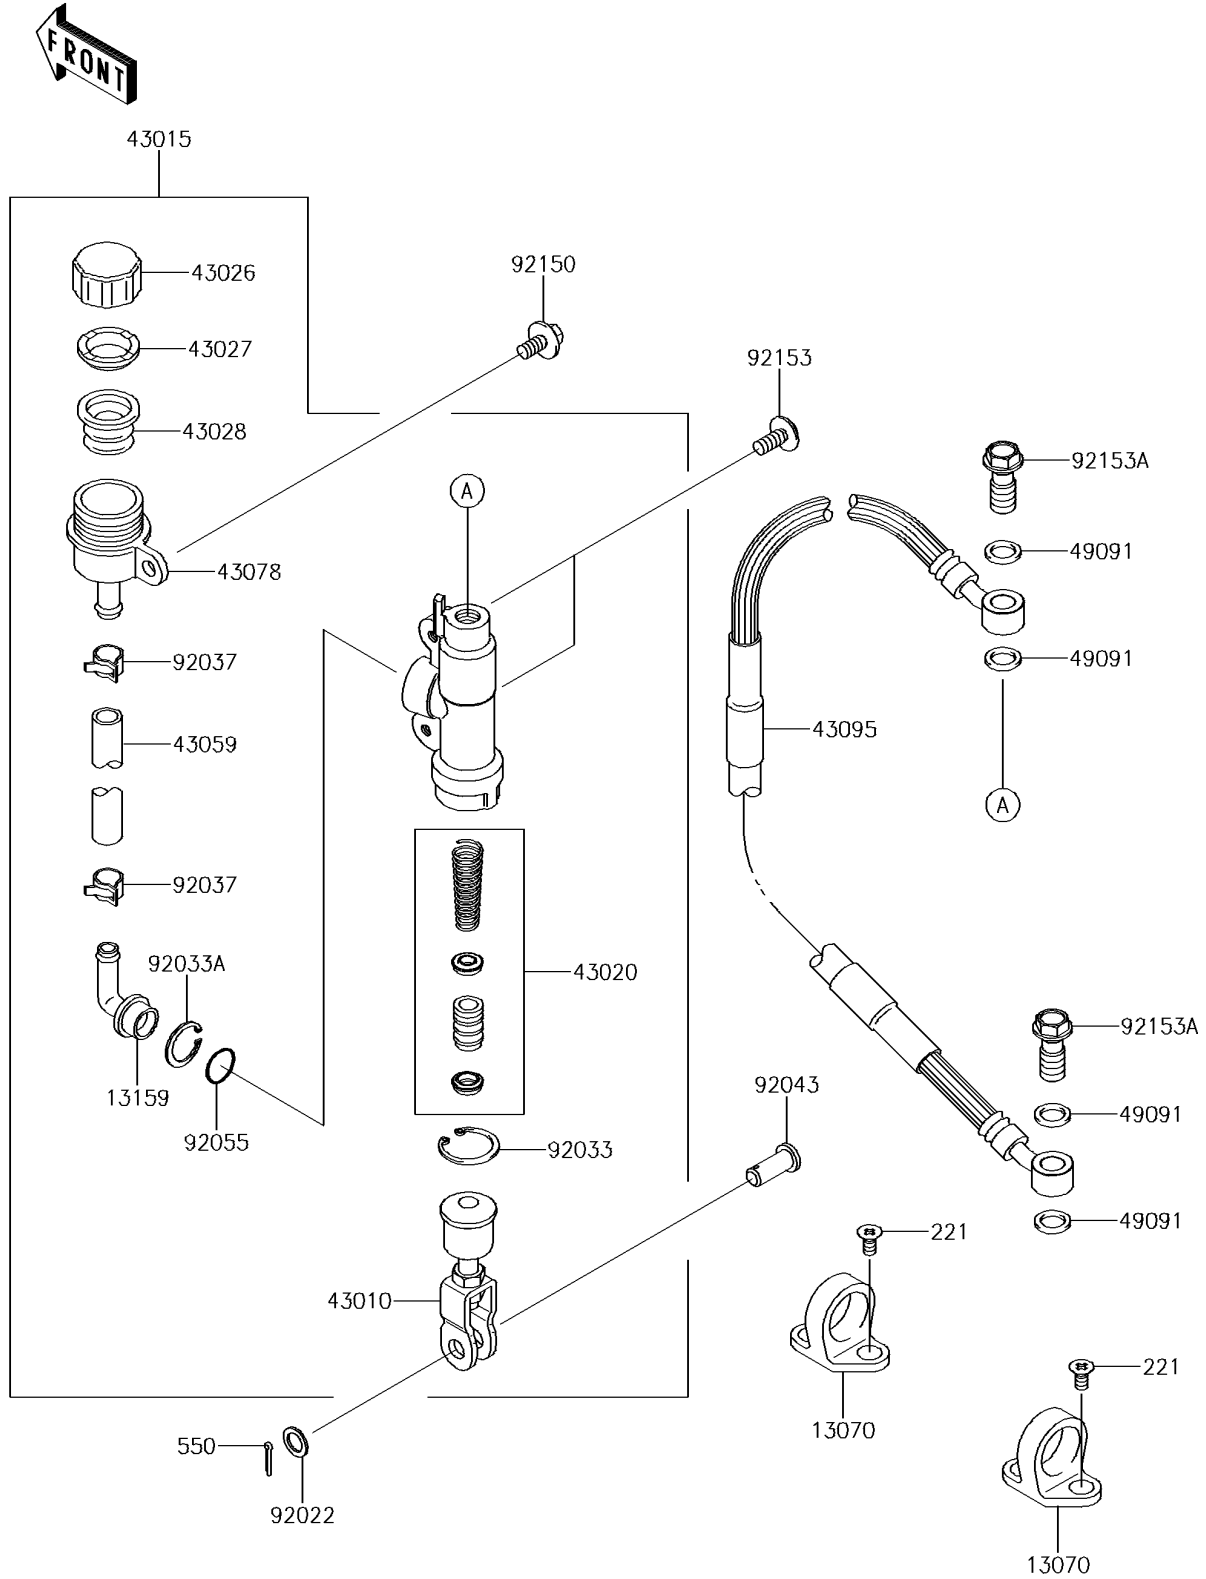

2016 KX™100

PARTS DIAGRAM

Rear Master Cylinder

F2293

2016 KX™100

PARTS LIST

Rear Master Cylinder

ITEM NAME

PART NUMBER

QUANTITY
