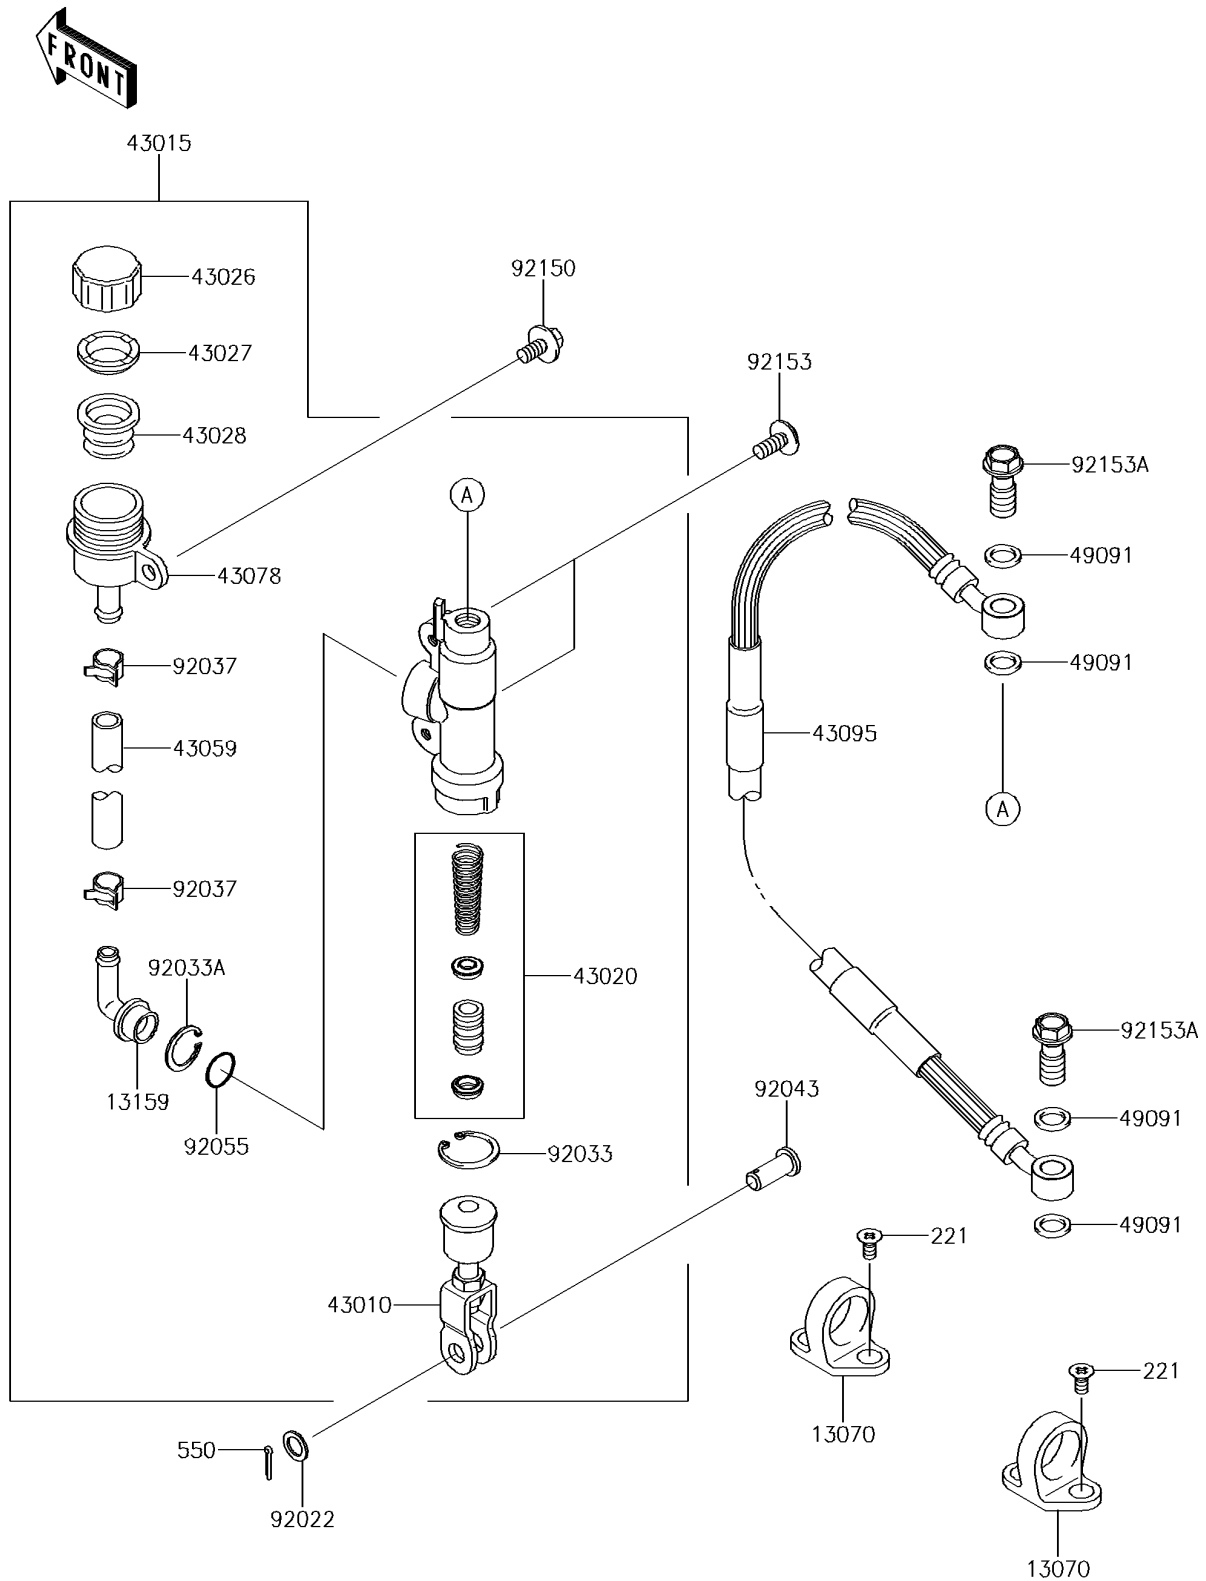

2014 KX™100

PARTS DIAGRAM

Rear Master Cylinder

F2293

2014 KX™100

PARTS LIST

Rear Master Cylinder

ITEM NAME

PART NUMBER

QUANTITY
