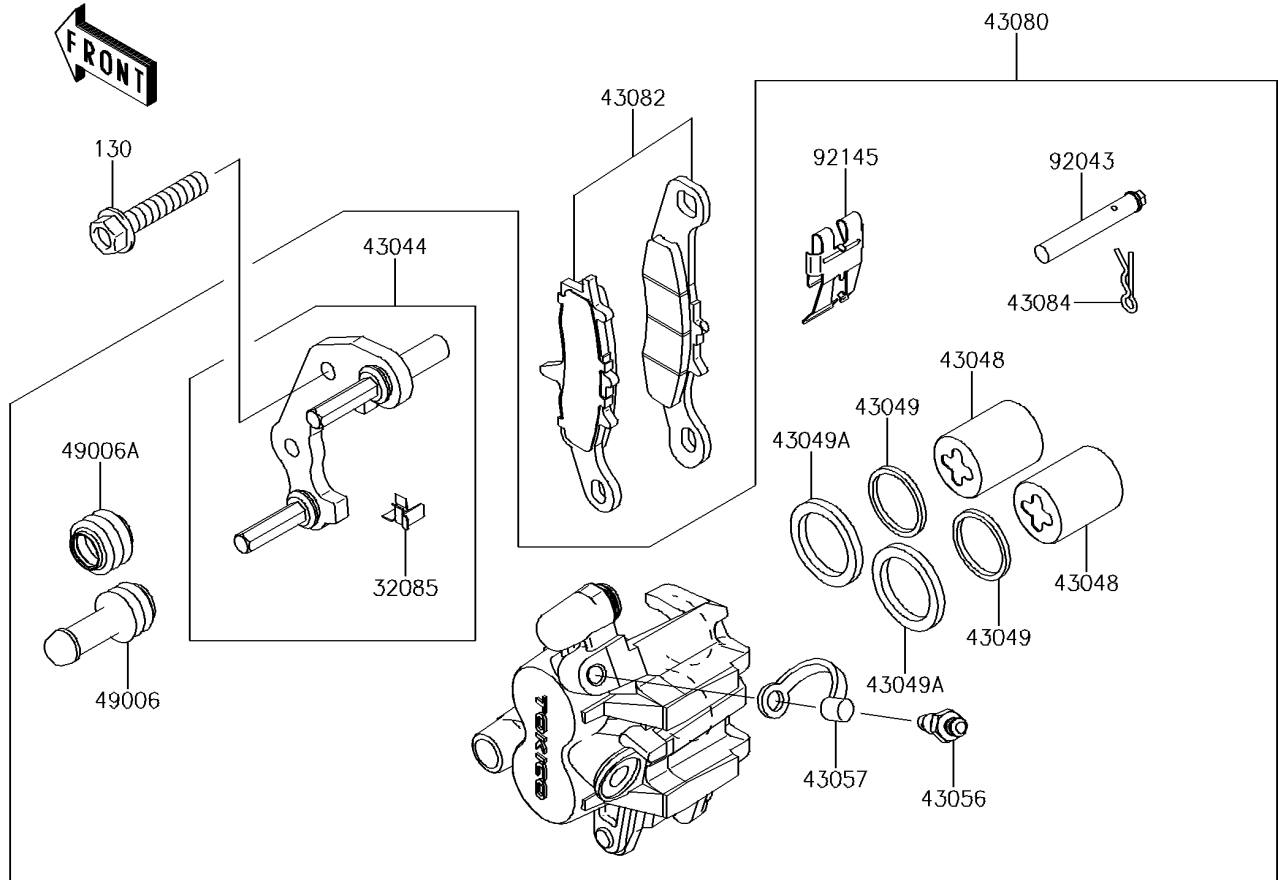

2017 KX™100

PARTS DIAGRAM

Front Brake

F2292

2017 KX™100

PARTS LIST

Front Brake

Kawasaki

Let the Good Times Roll®

ITEM NAME

PART NUMBER

QUANTITY
