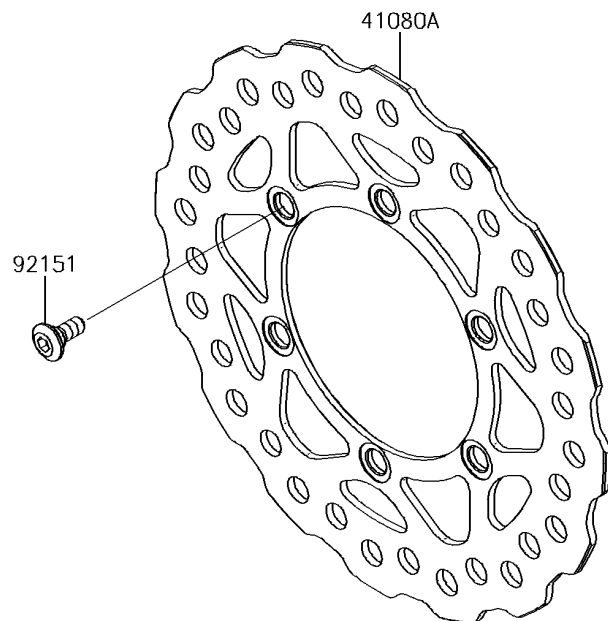

2017 KX™100

PARTS DIAGRAM

Front Brake

F2292

2017 KX™100

PARTS LIST

Front Brake

Kawasaki

Let the Good Times Roll®

ITEM NAME

PART NUMBER

QUANTITY
