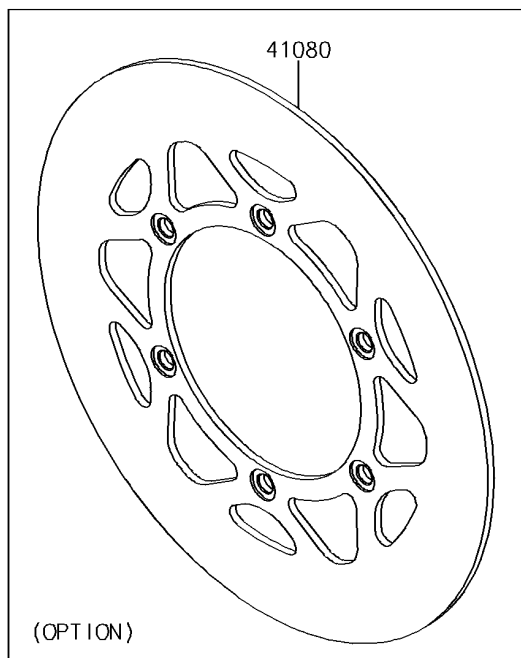

2016 KX™100

PARTS DIAGRAM

Front Brake

F2292

2016 KX™100

PARTS LIST

Front Brake

Kawasaki

Let the Good Times Roll®

ITEM NAME

PART NUMBER

QUANTITY
