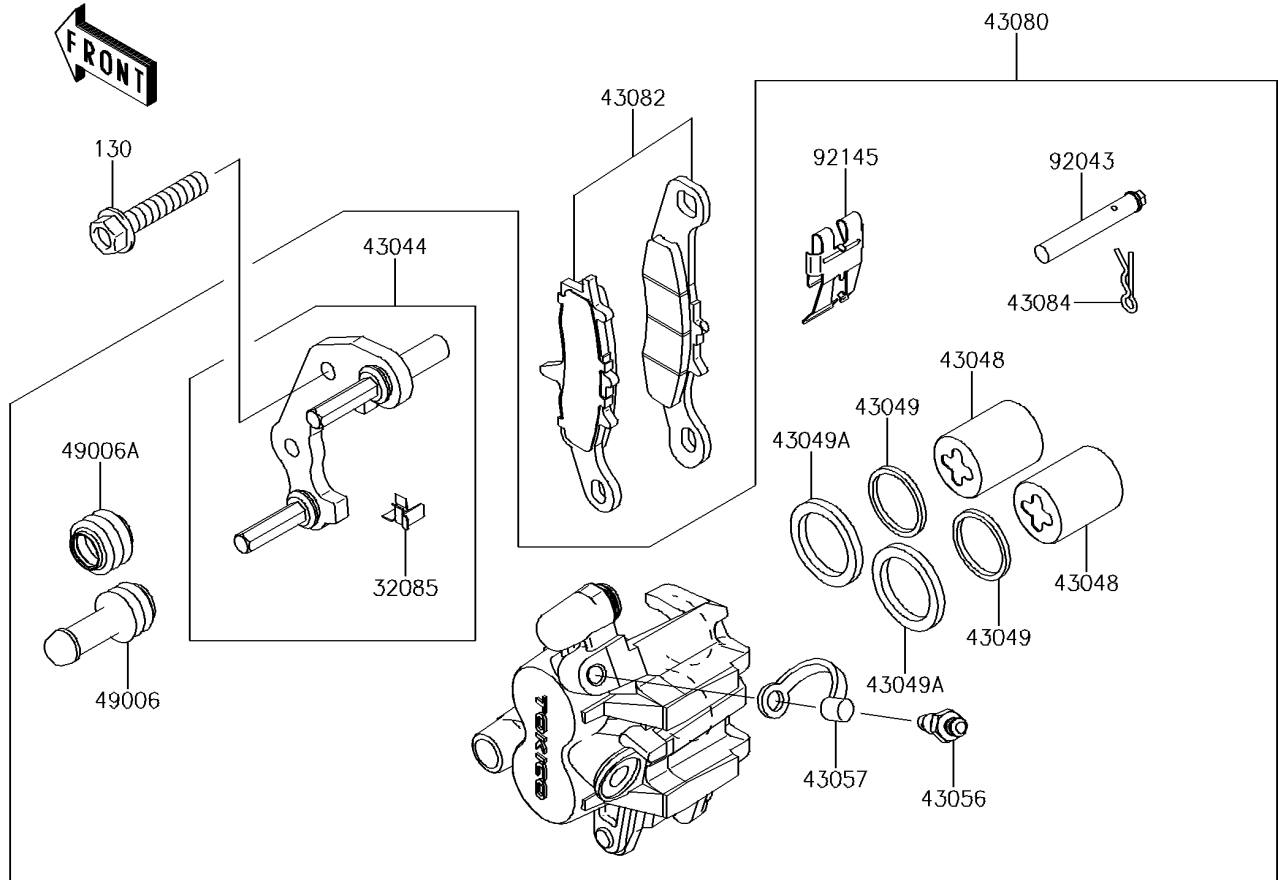

2016 KX™100

PARTS DIAGRAM

Front Brake

F2292

2016 KX™100

PARTS LIST

Front Brake

Kawasaki

Let the Good Times Roll®

ITEM NAME

PART NUMBER

QUANTITY
