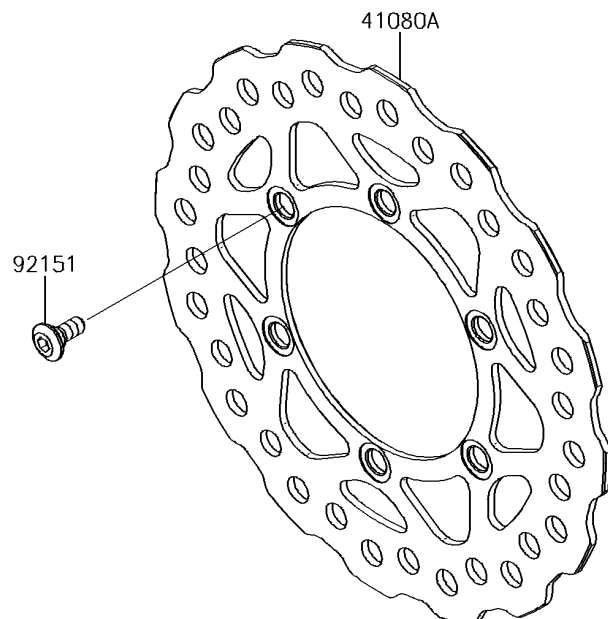

2016 KX™100

PARTS DIAGRAM

Front Brake

F2292

2016 KX™100

PARTS LIST

Front Brake

Kawasaki

Let the Good Times Roll®

ITEM NAME

PART NUMBER

QUANTITY
