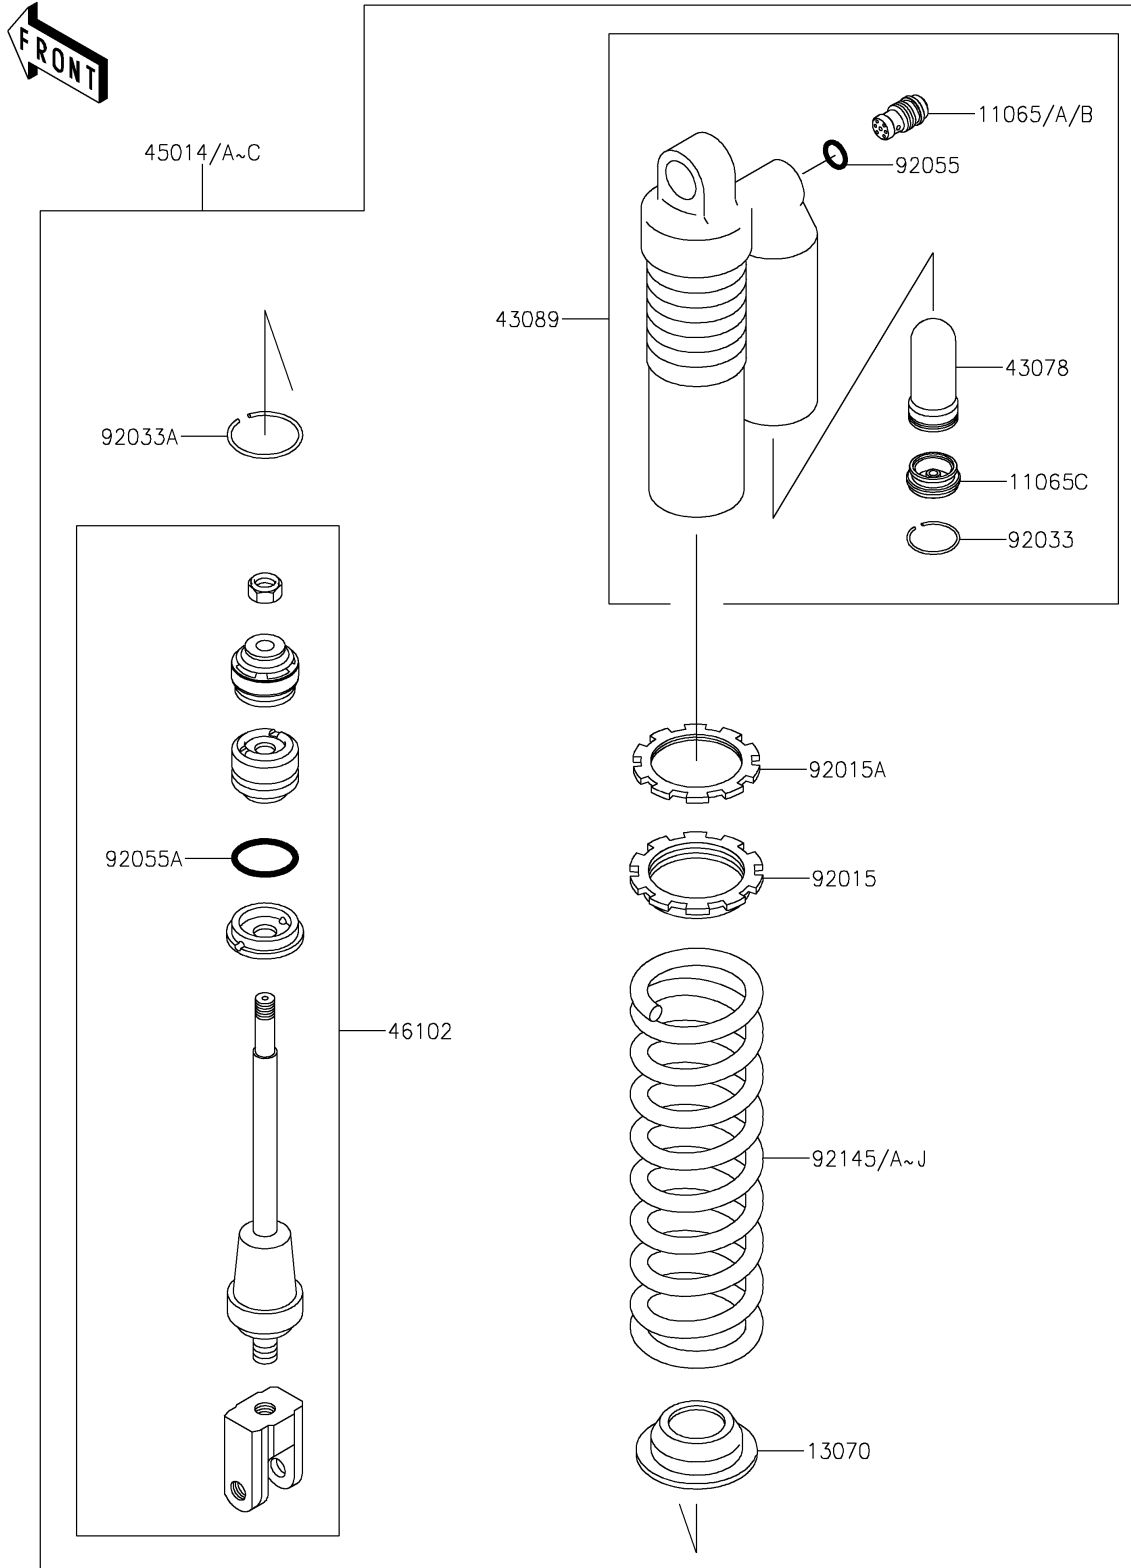

2017 KX™100

PARTS DIAGRAM

Shock Absorber(s)

F2280

2017 KX™100

PARTS LIST

Shock Absorber(s)

ITEM NAME

PART NUMBER

QUANTITY
