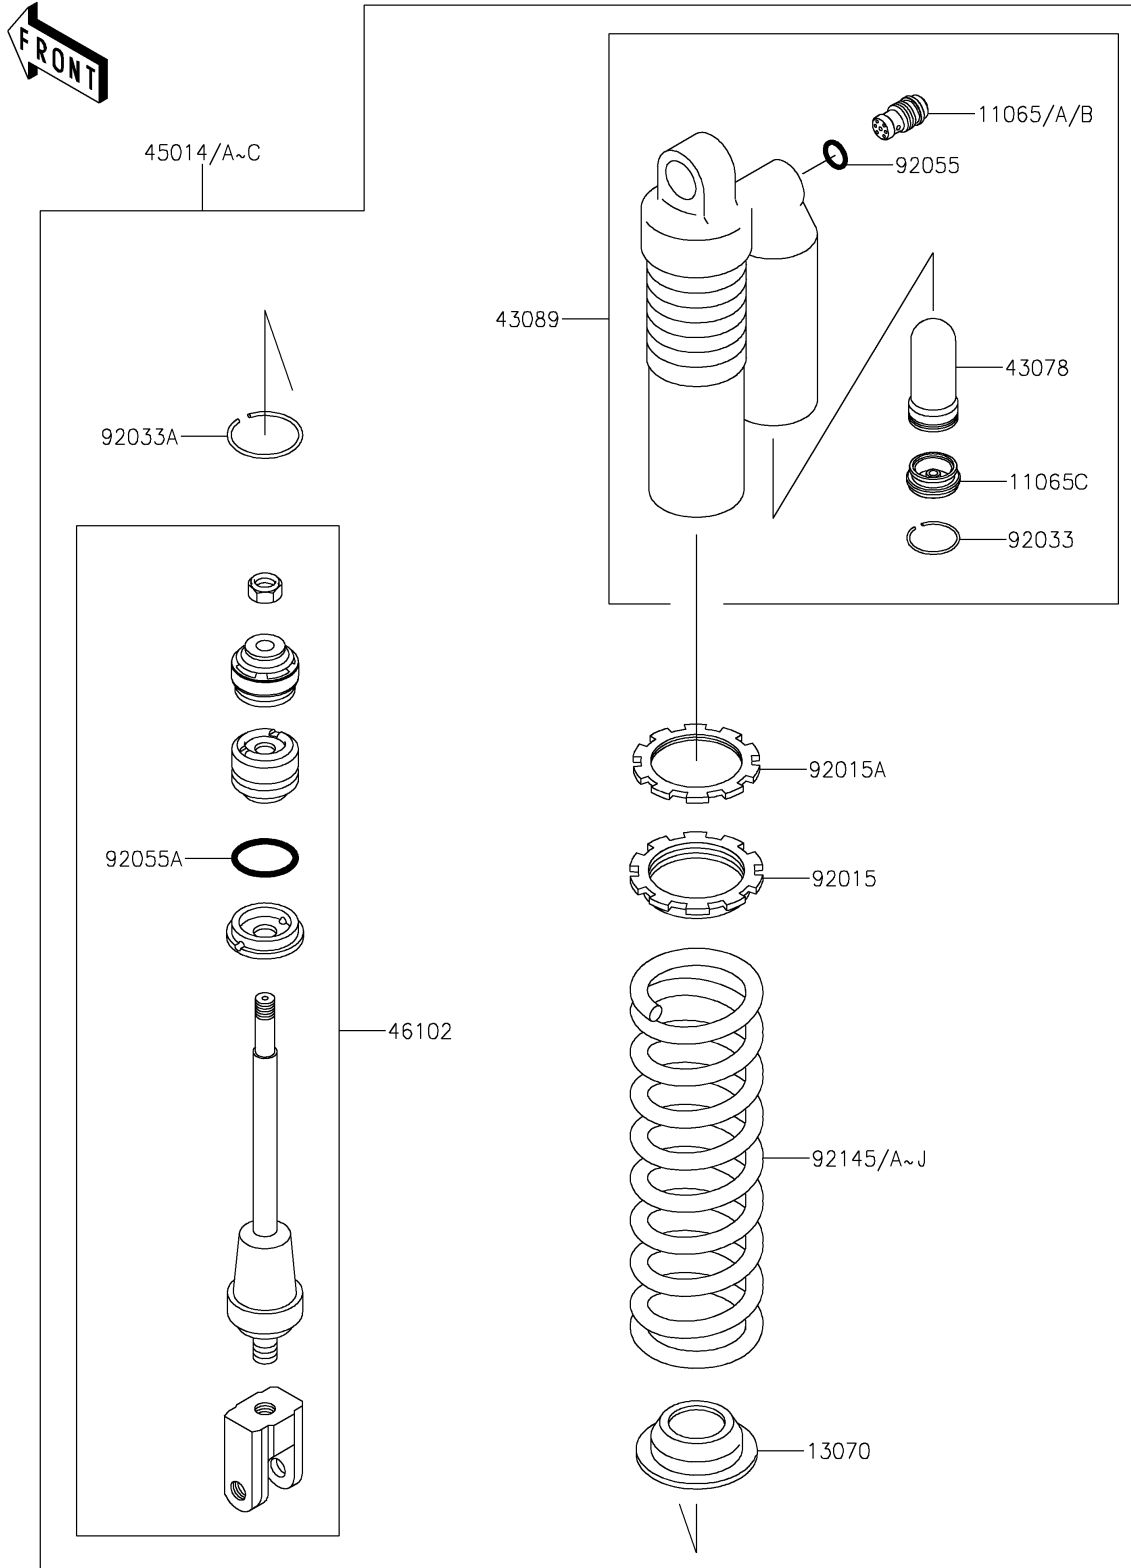

2016 KX™100

PARTS DIAGRAM

Shock Absorber(s)

F2280

2016 KX™100

PARTS LIST

Shock Absorber(s)

Kawasaki

Let the Good Times Roll®

ITEM NAME

PART NUMBER

QUANTITY
