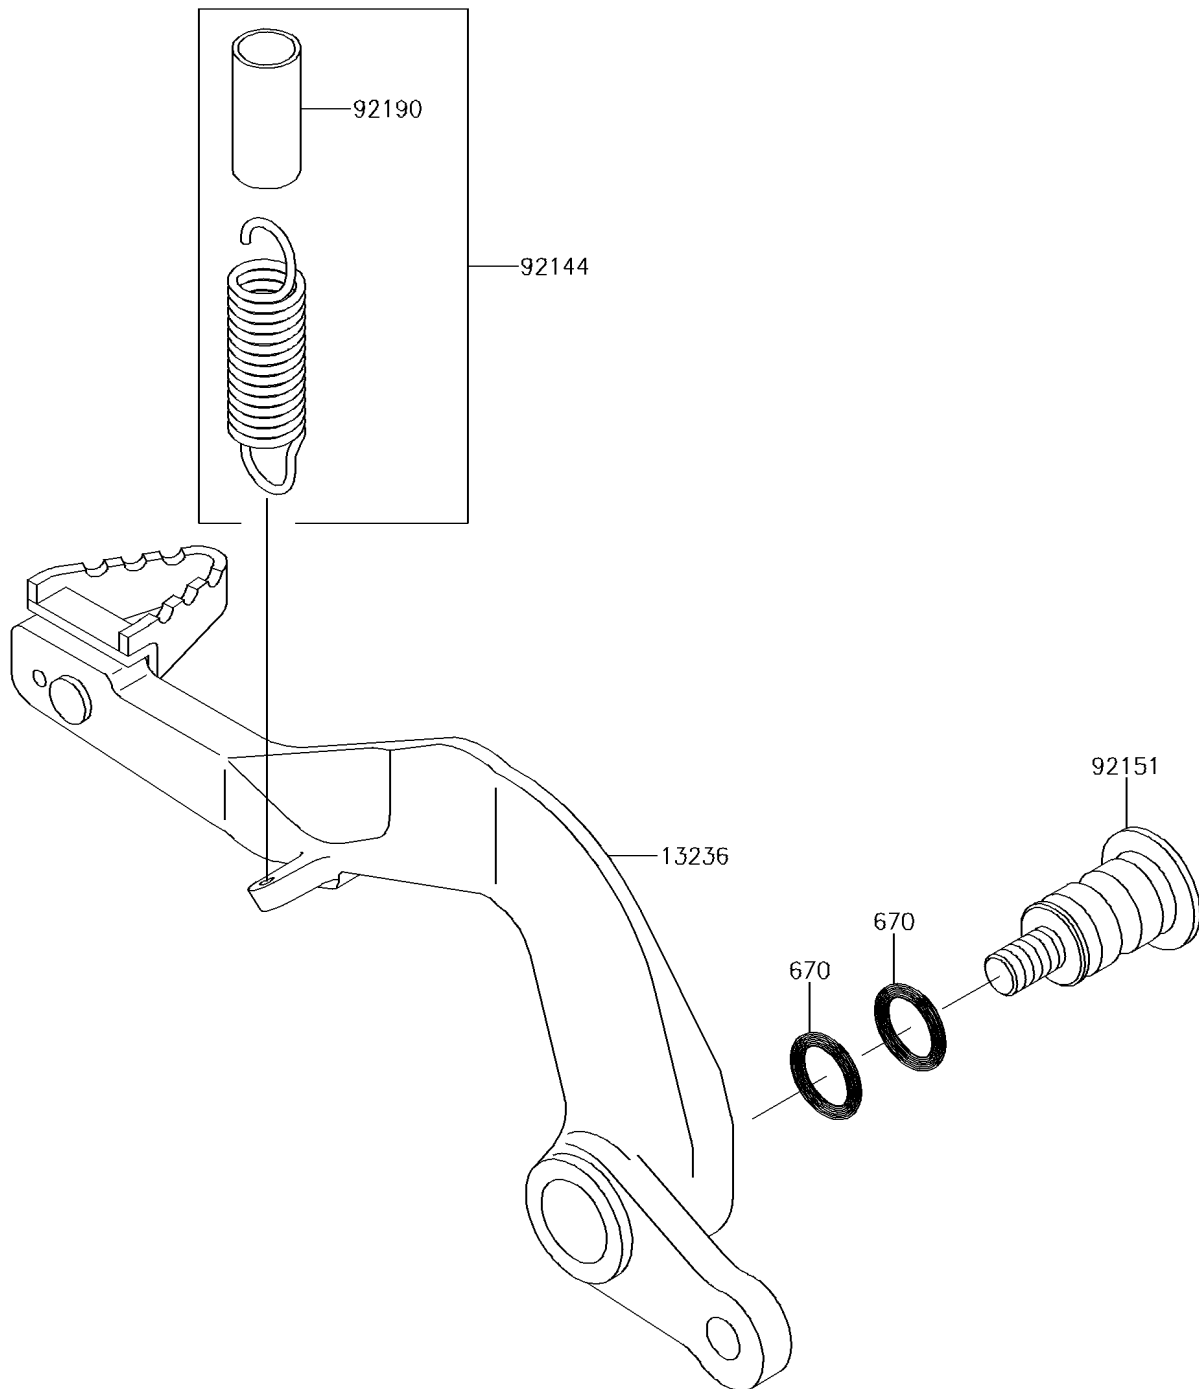

2015 KX™100

PARTS DIAGRAM

Brake Pedal

F2260

2015 KX™100

PARTS LIST

Brake Pedal

ITEM NAME	PART NUMBER	QUANTITY
LEVER-COMP,BRAKE PEDAL,ALUM. (Ref # 13236)	13236-1353	1
O RING,12MM (Ref # 670)	670B2012	2
SPRING,BRAKE PEDAL RETURN (Ref # 92144)	92144-1752	1
BOLT,BRAKE PEDAL,8MM (Ref # 92151)	92151-1572	1
TUBE,13X16X25 (Ref # 92190)	92190-1488	1