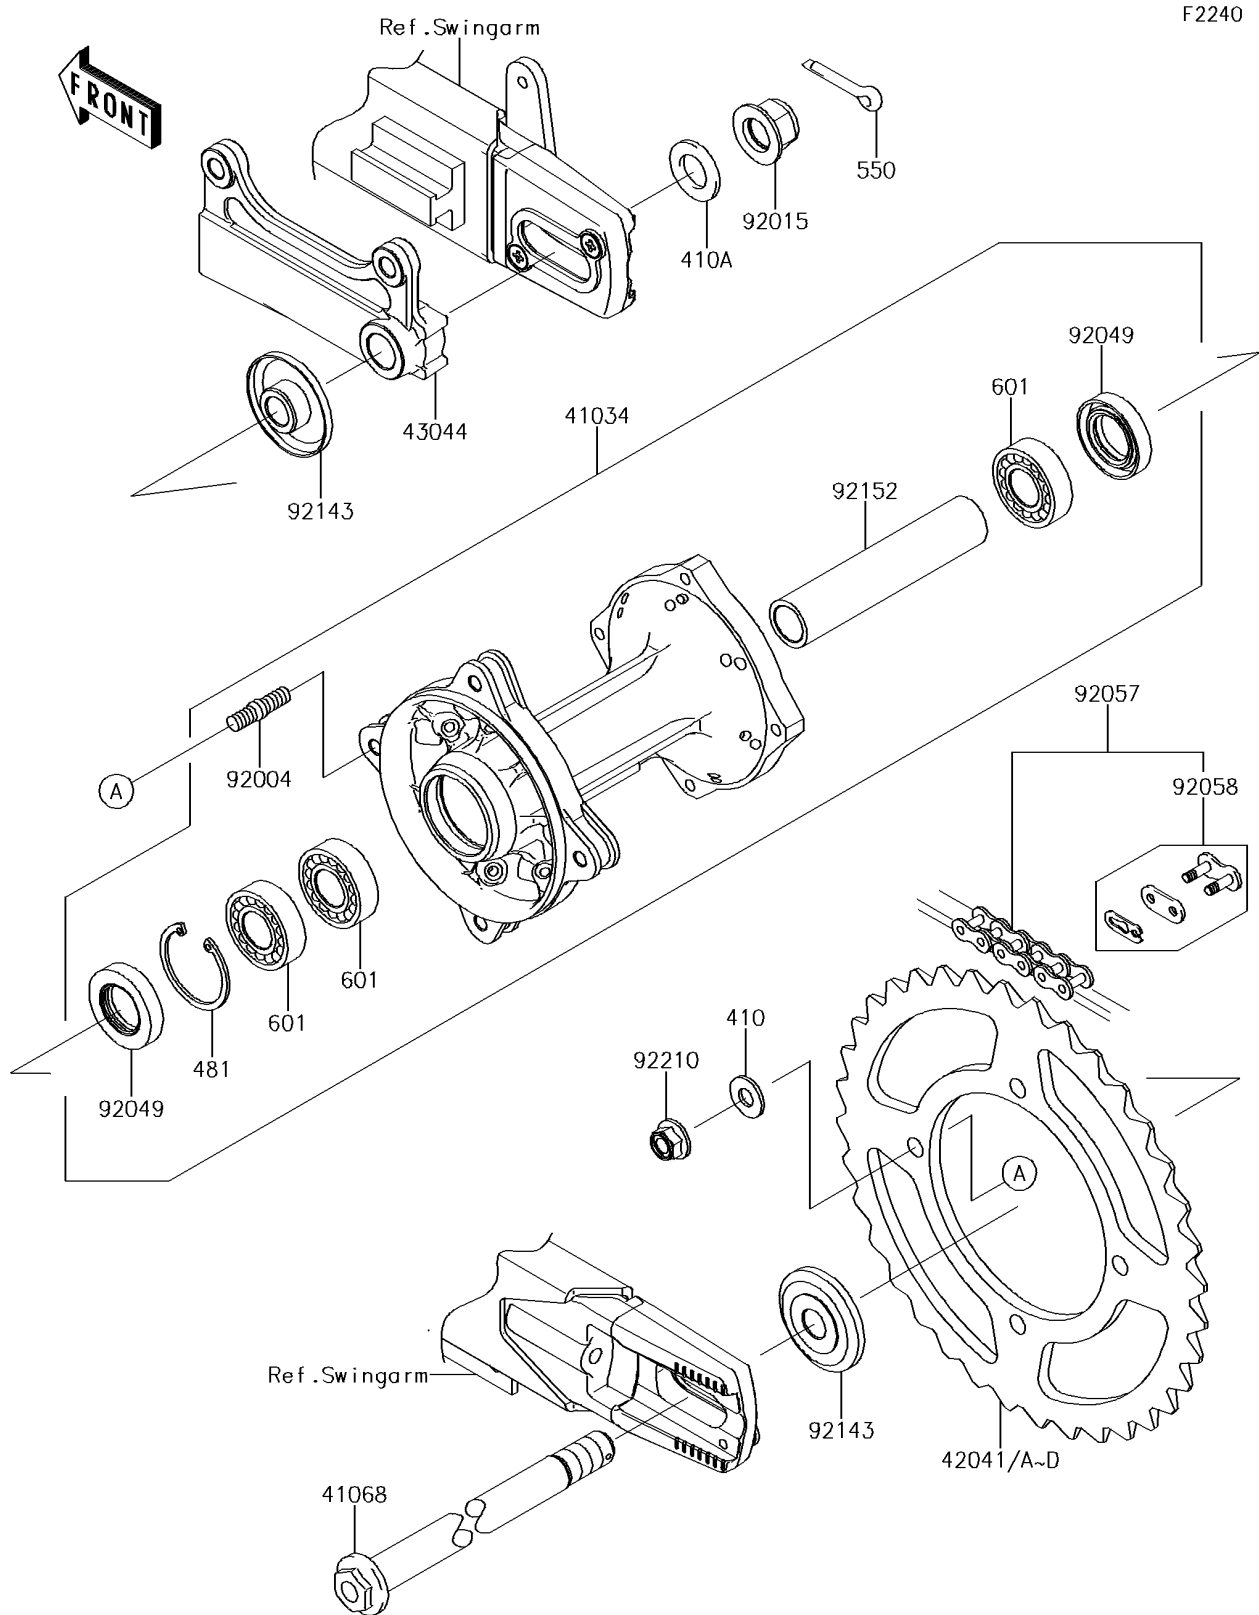

2016 KX™100

PARTS DIAGRAM

Rear Hub

2016 KX™100

PARTS LIST

Rear Hub

Kawasaki

Let the Good Times Roll®

ITEM NAME

PART NUMBER

QUANTITY
