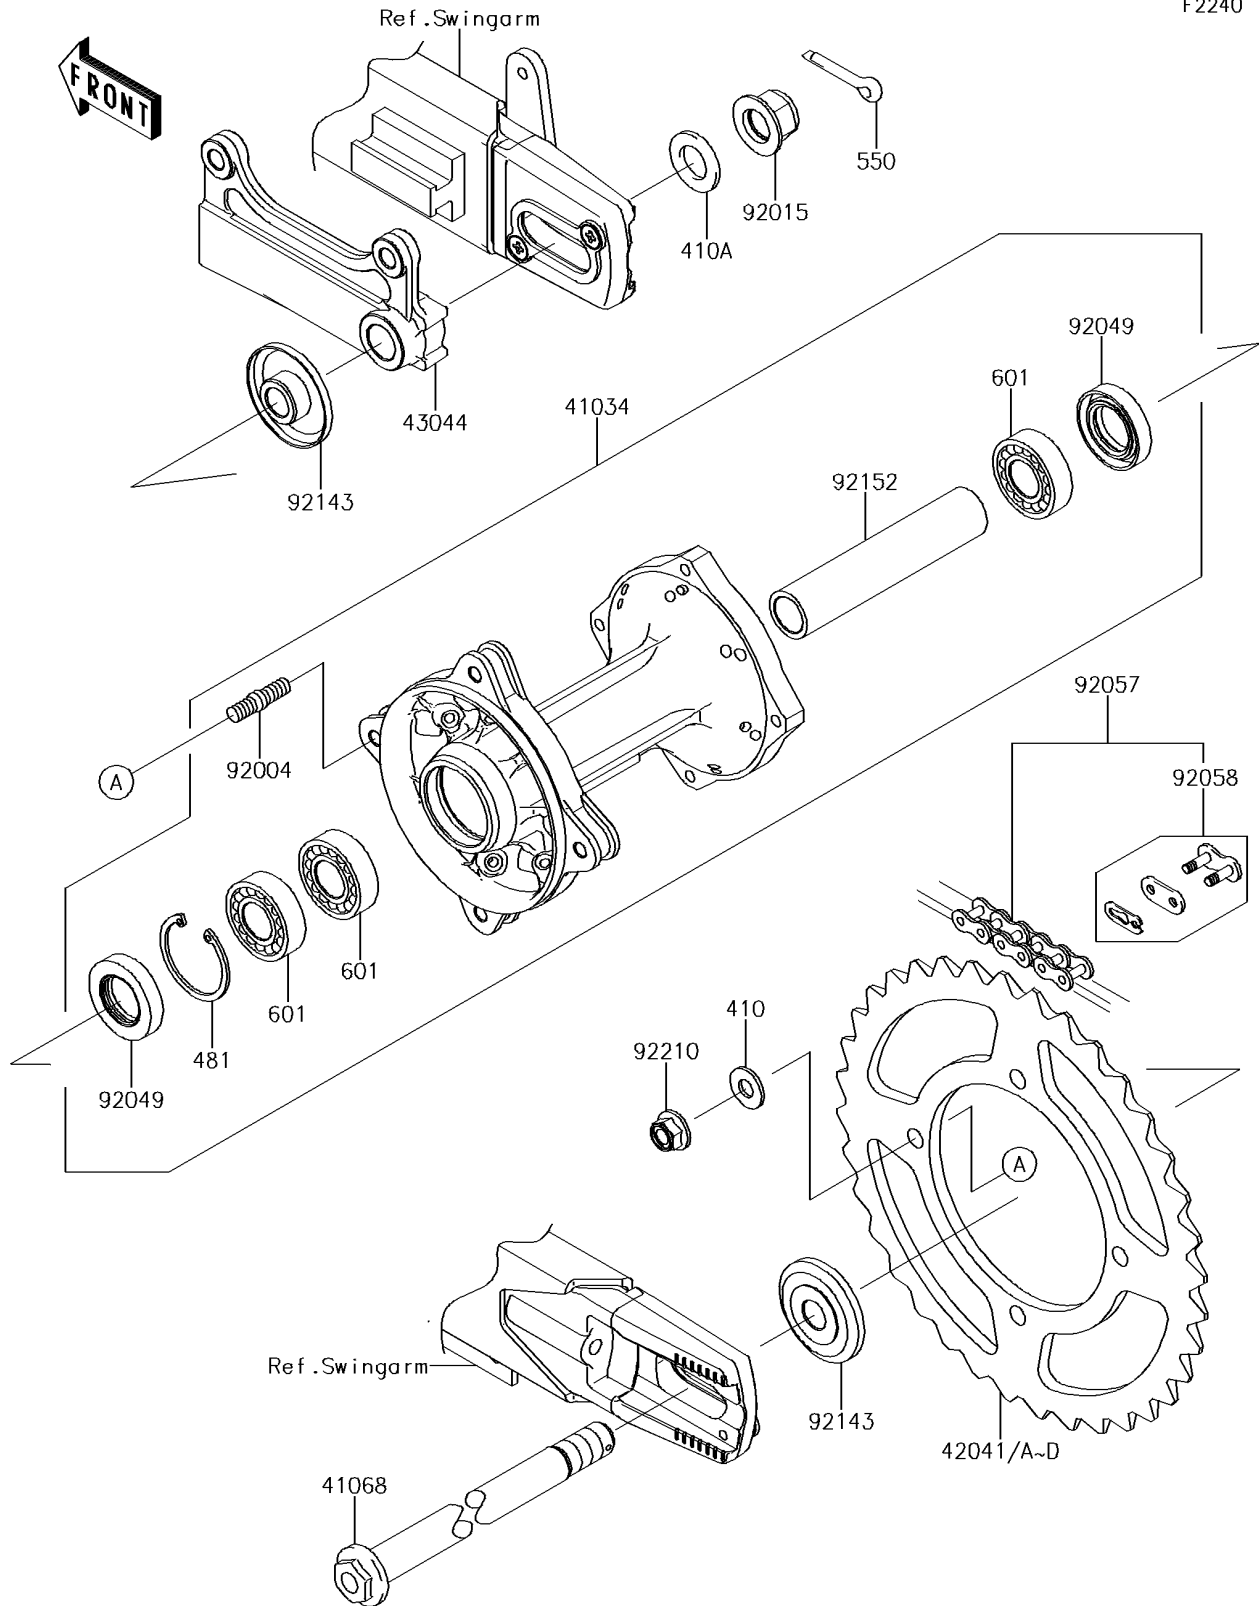

2015 KX™100

PARTS DIAGRAM

Rear Hub

F2240

2015 KX™100

PARTS LIST

Rear Hub

ITEM NAME

PART NUMBER

QUANTITY
