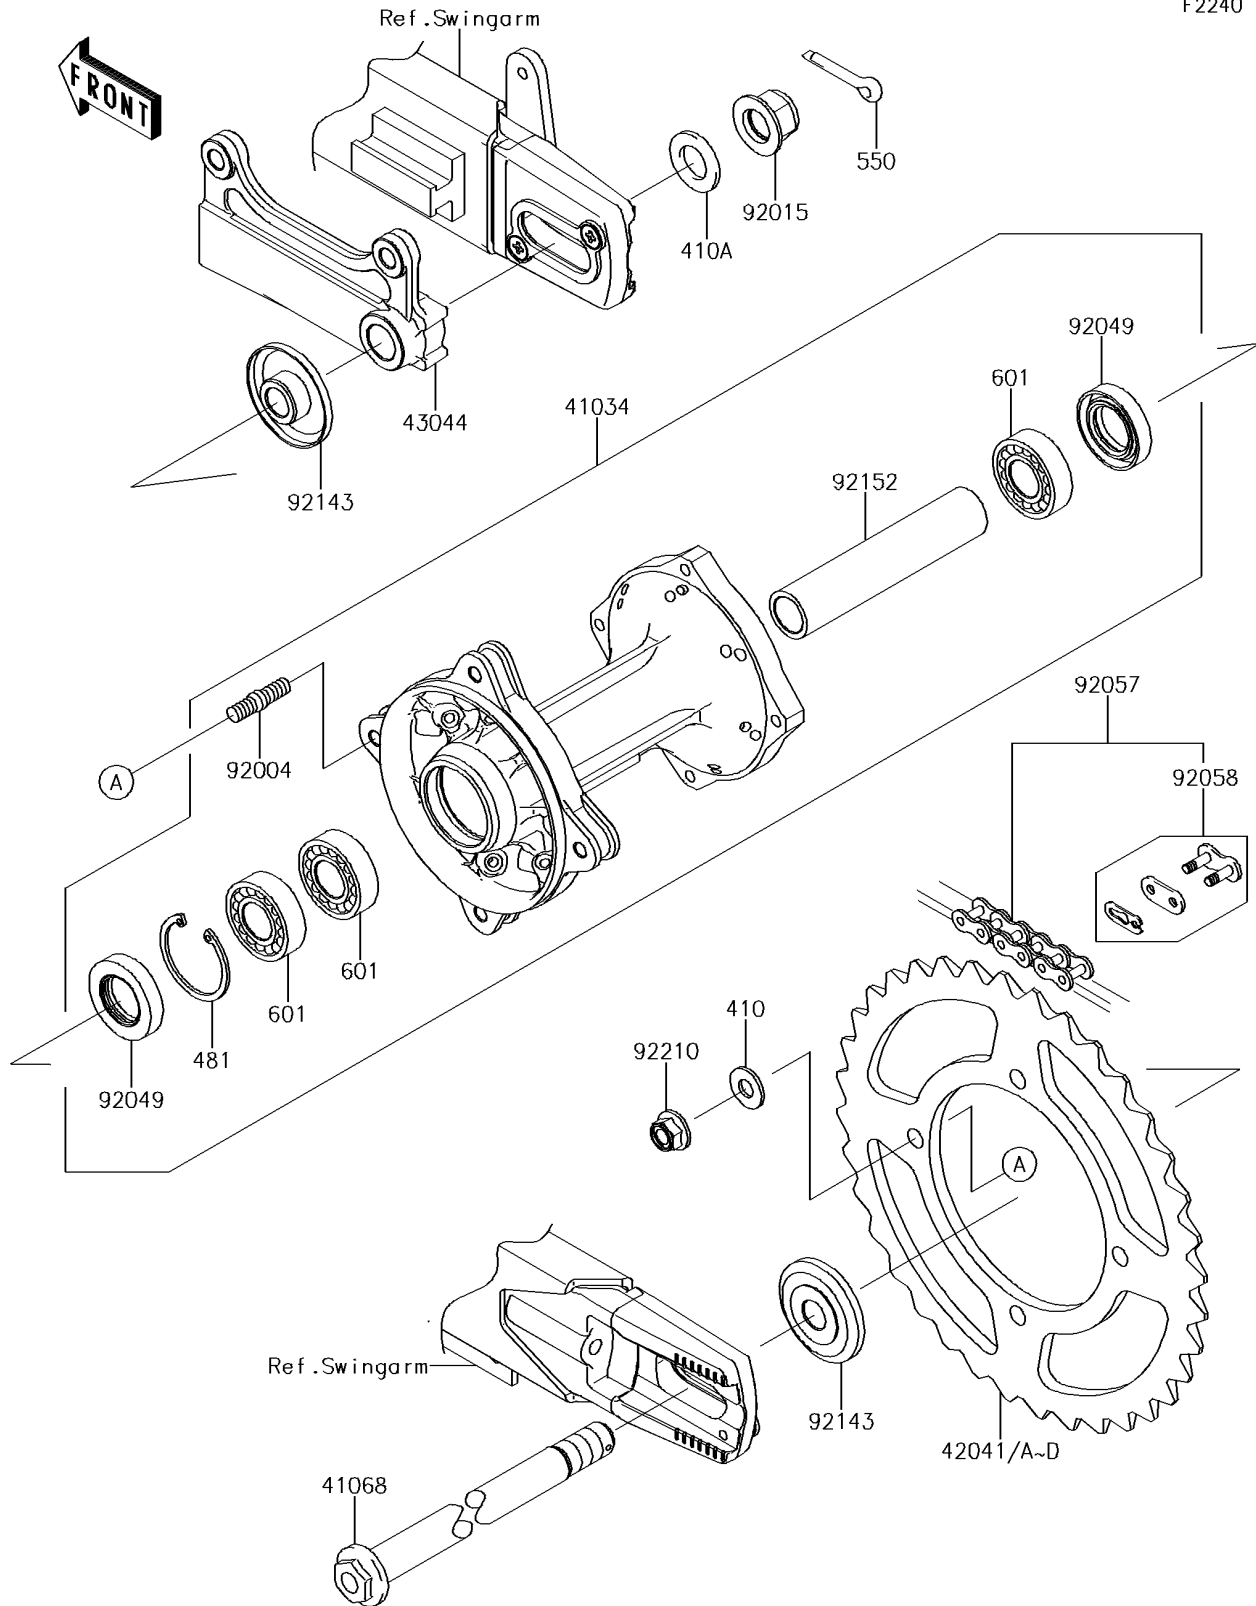

2014 KX™100

PARTS DIAGRAM

Rear Hub

F2240

2014 KX™100

PARTS LIST

Rear Hub

ITEM NAME

PART NUMBER

QUANTITY
