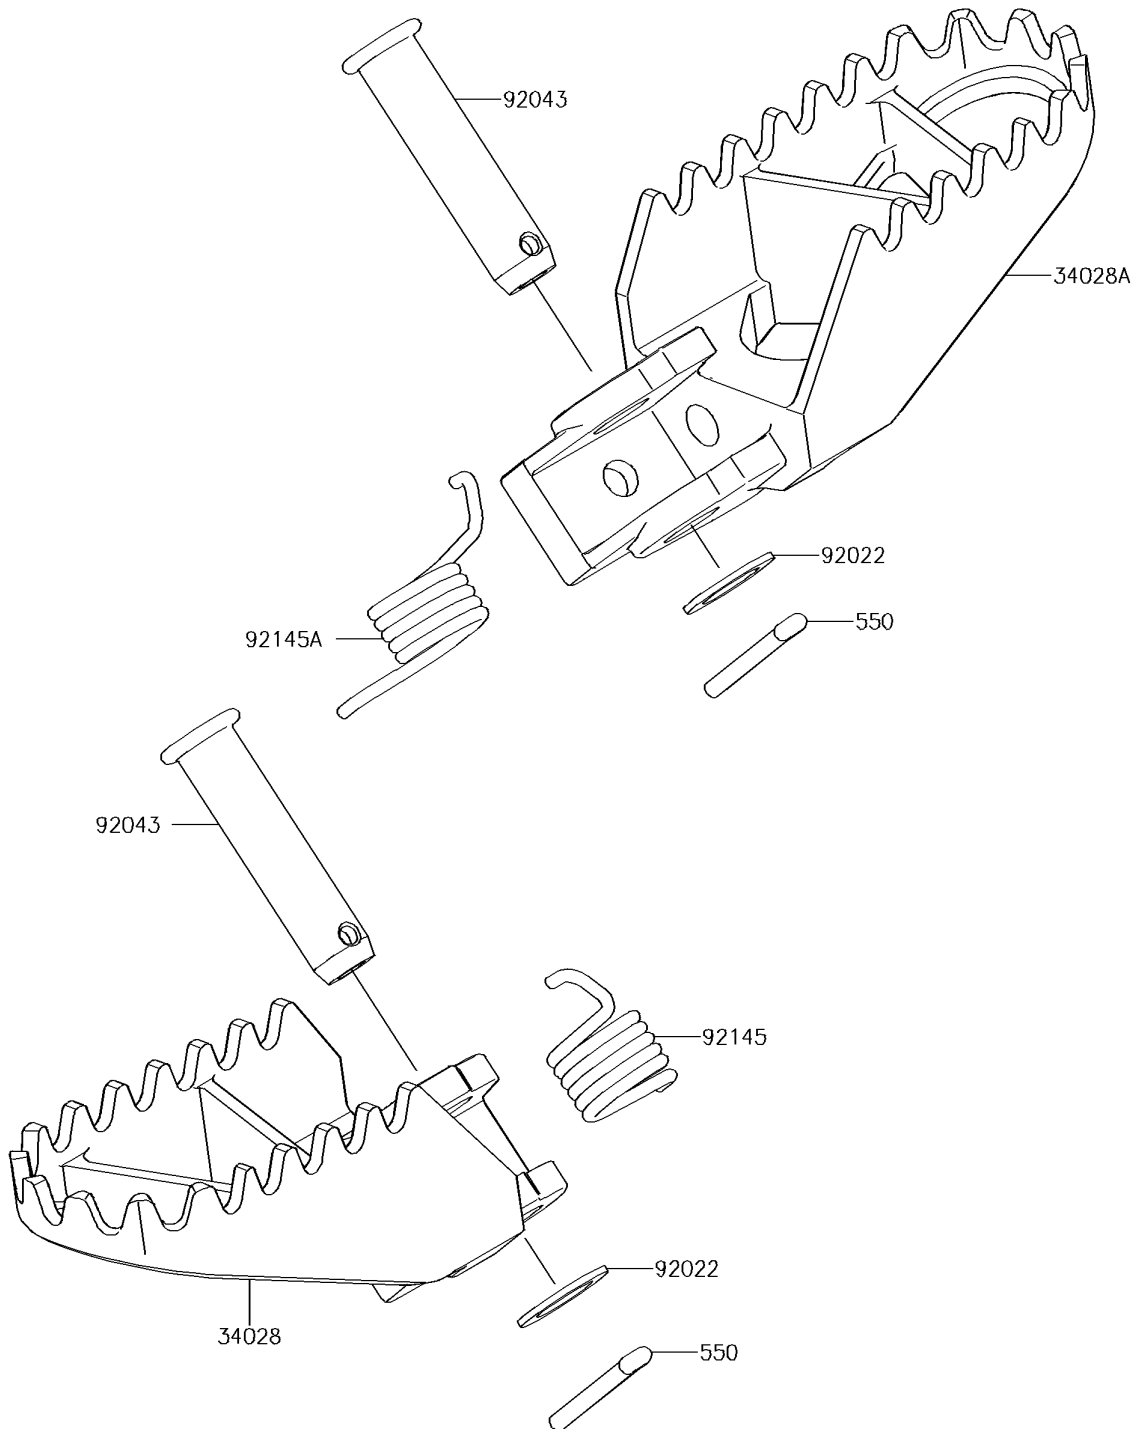

2015 KX™100

PARTS DIAGRAM

Footrests

F2160

2015 KX™100

PARTS LIST

Footrests

Kawasaki

Let the Good Times Roll®

ITEM NAME

PART NUMBER

QUANTITY
