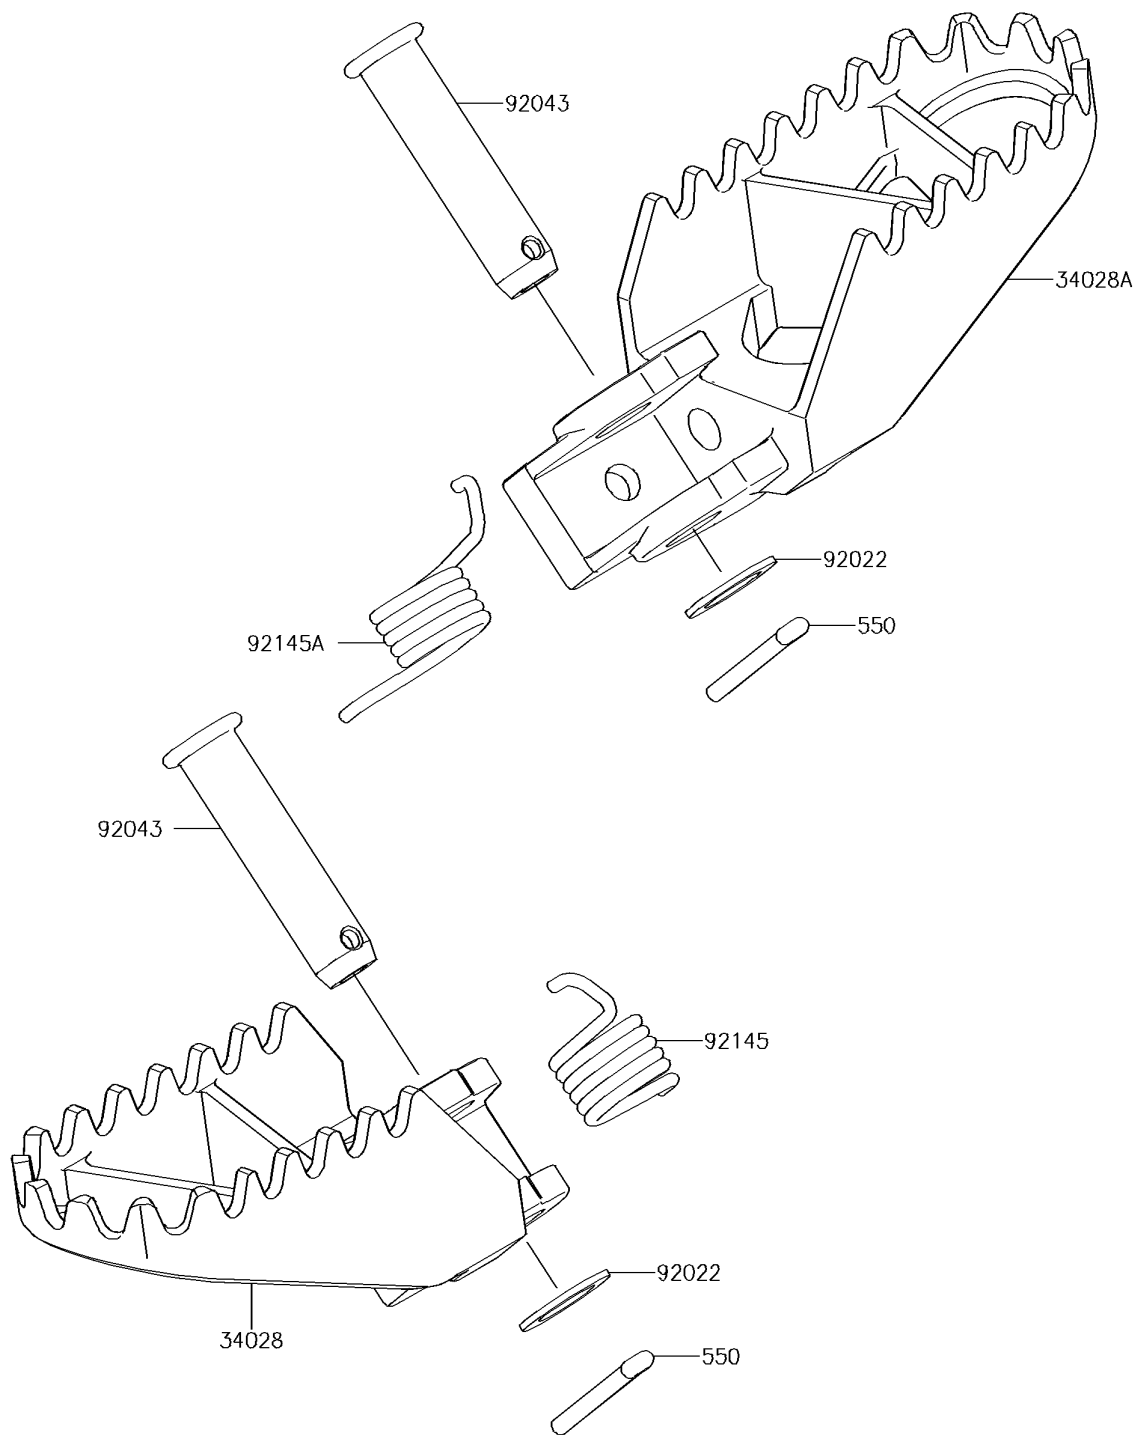

2014 KX™100

PARTS DIAGRAM

Footrests

Kawasaki

Let the Good Times Roll®

F2160

2014 KX™100

PARTS LIST

Footrests

ITEM NAME

PART NUMBER

QUANTITY
