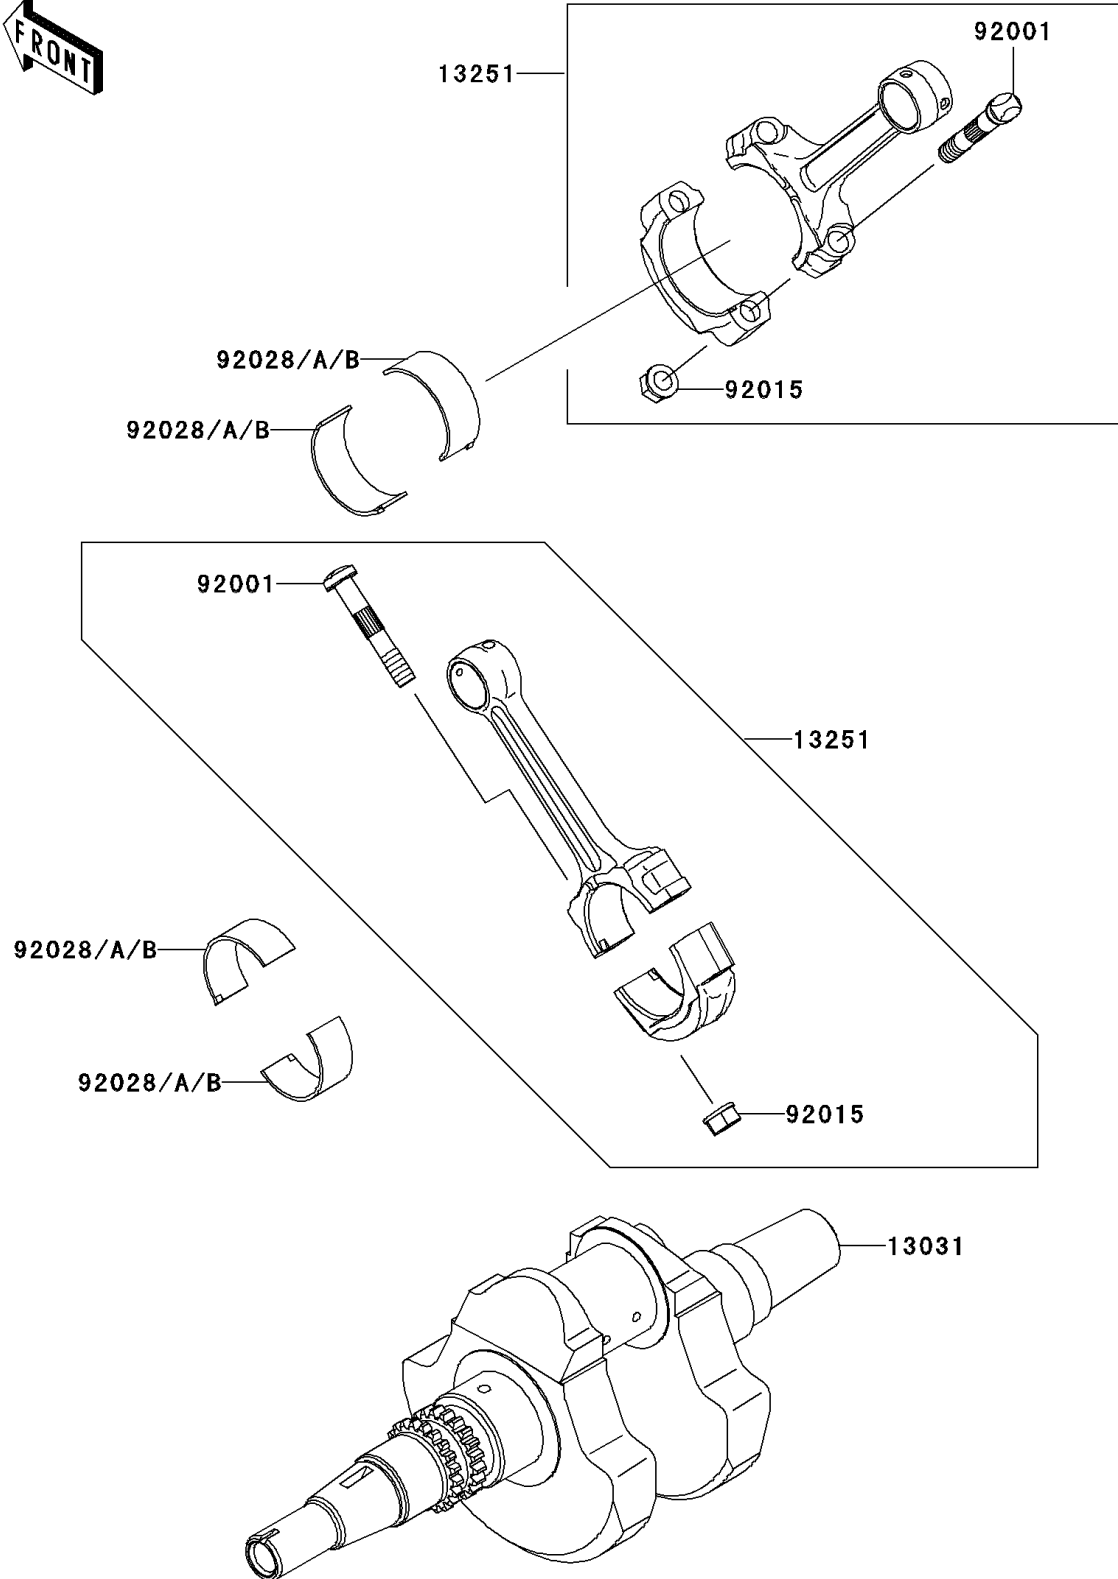

2003 Prairie 650 4X4 Advantage Classic

PARTS DIAGRAM

Crankshaft

E1321

2003 Prairie 650 4X4 Advantage Classic

PARTS LIST

Crankshaft

ITEM NAME	PART NUMBER	QUANTITY
-----------	-------------	----------
