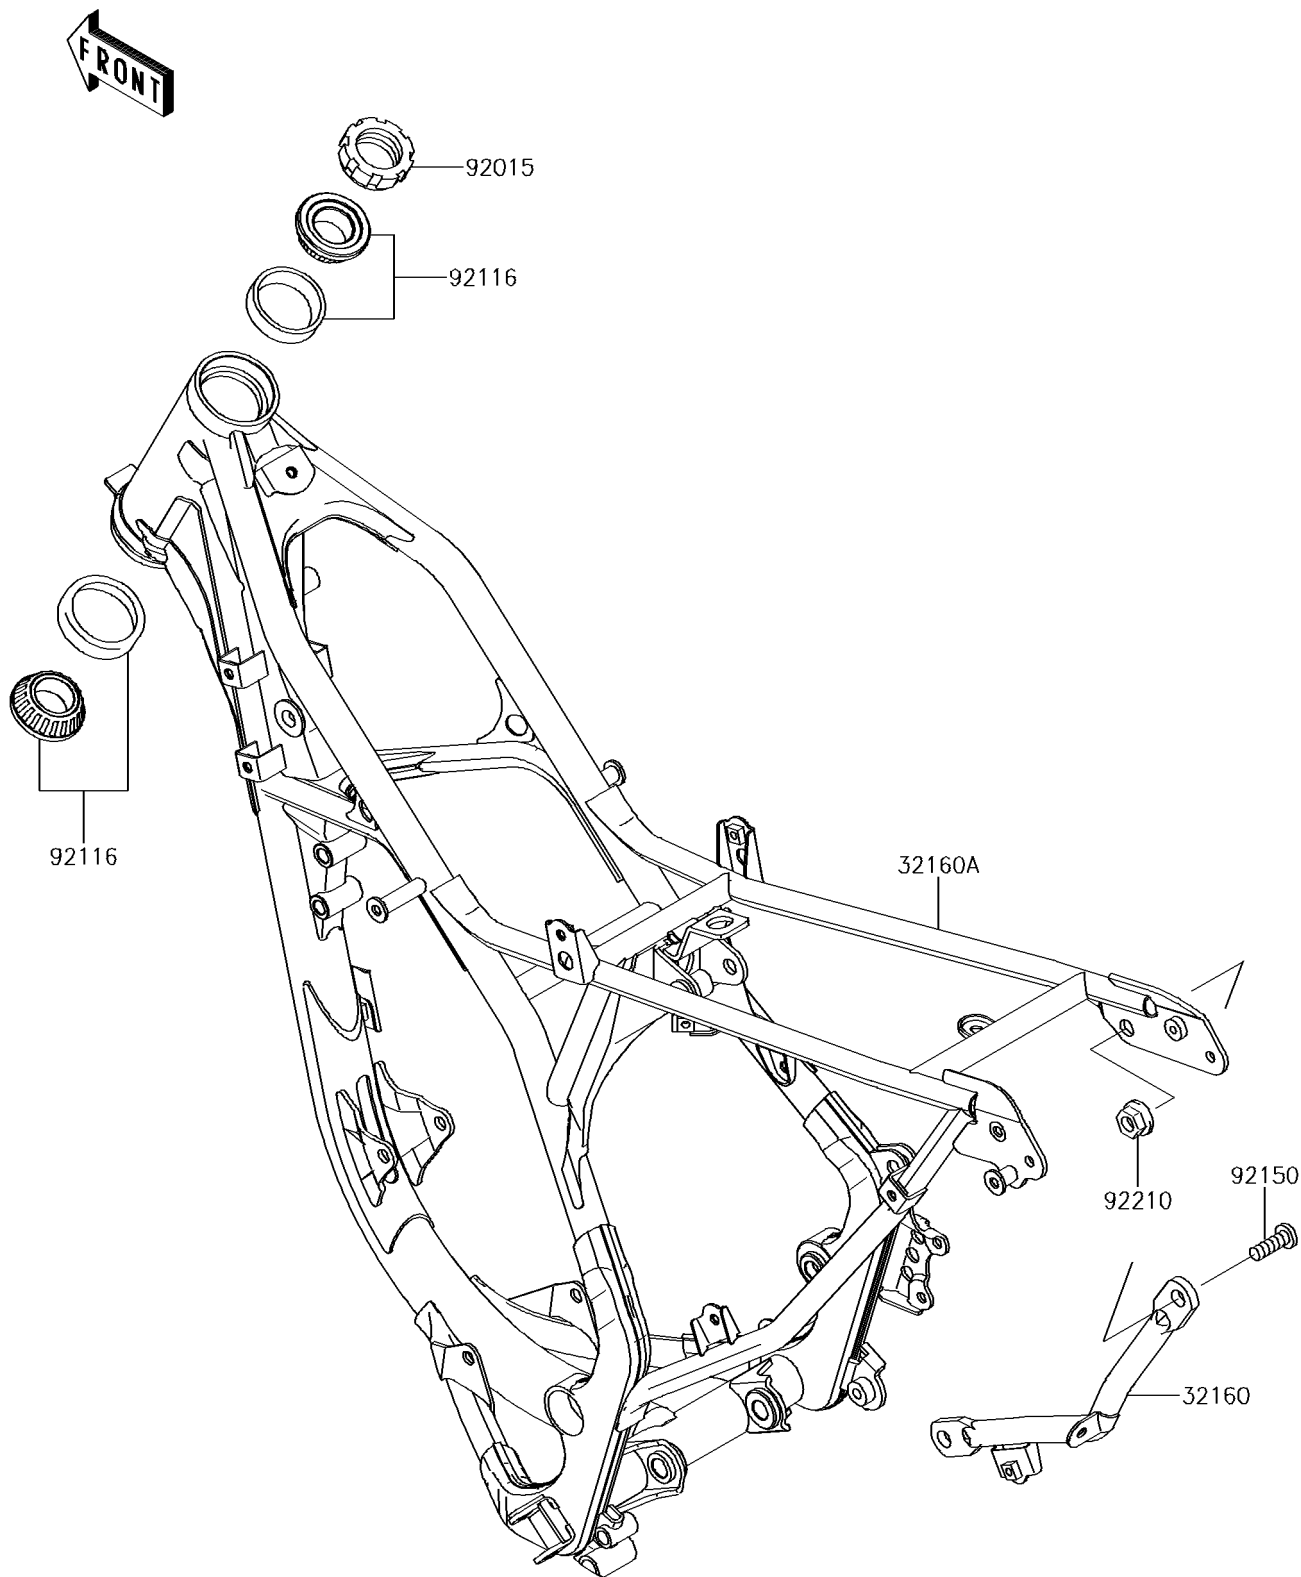

2016 KX™100

PARTS DIAGRAM

Frame

Kawasaki

Let the Good Times Roll®

F2120

2016 KX™100

PARTS LIST

Frame

Kawasaki

Let the Good Times Roll®

ITEM NAME

PART NUMBER

QUANTITY
