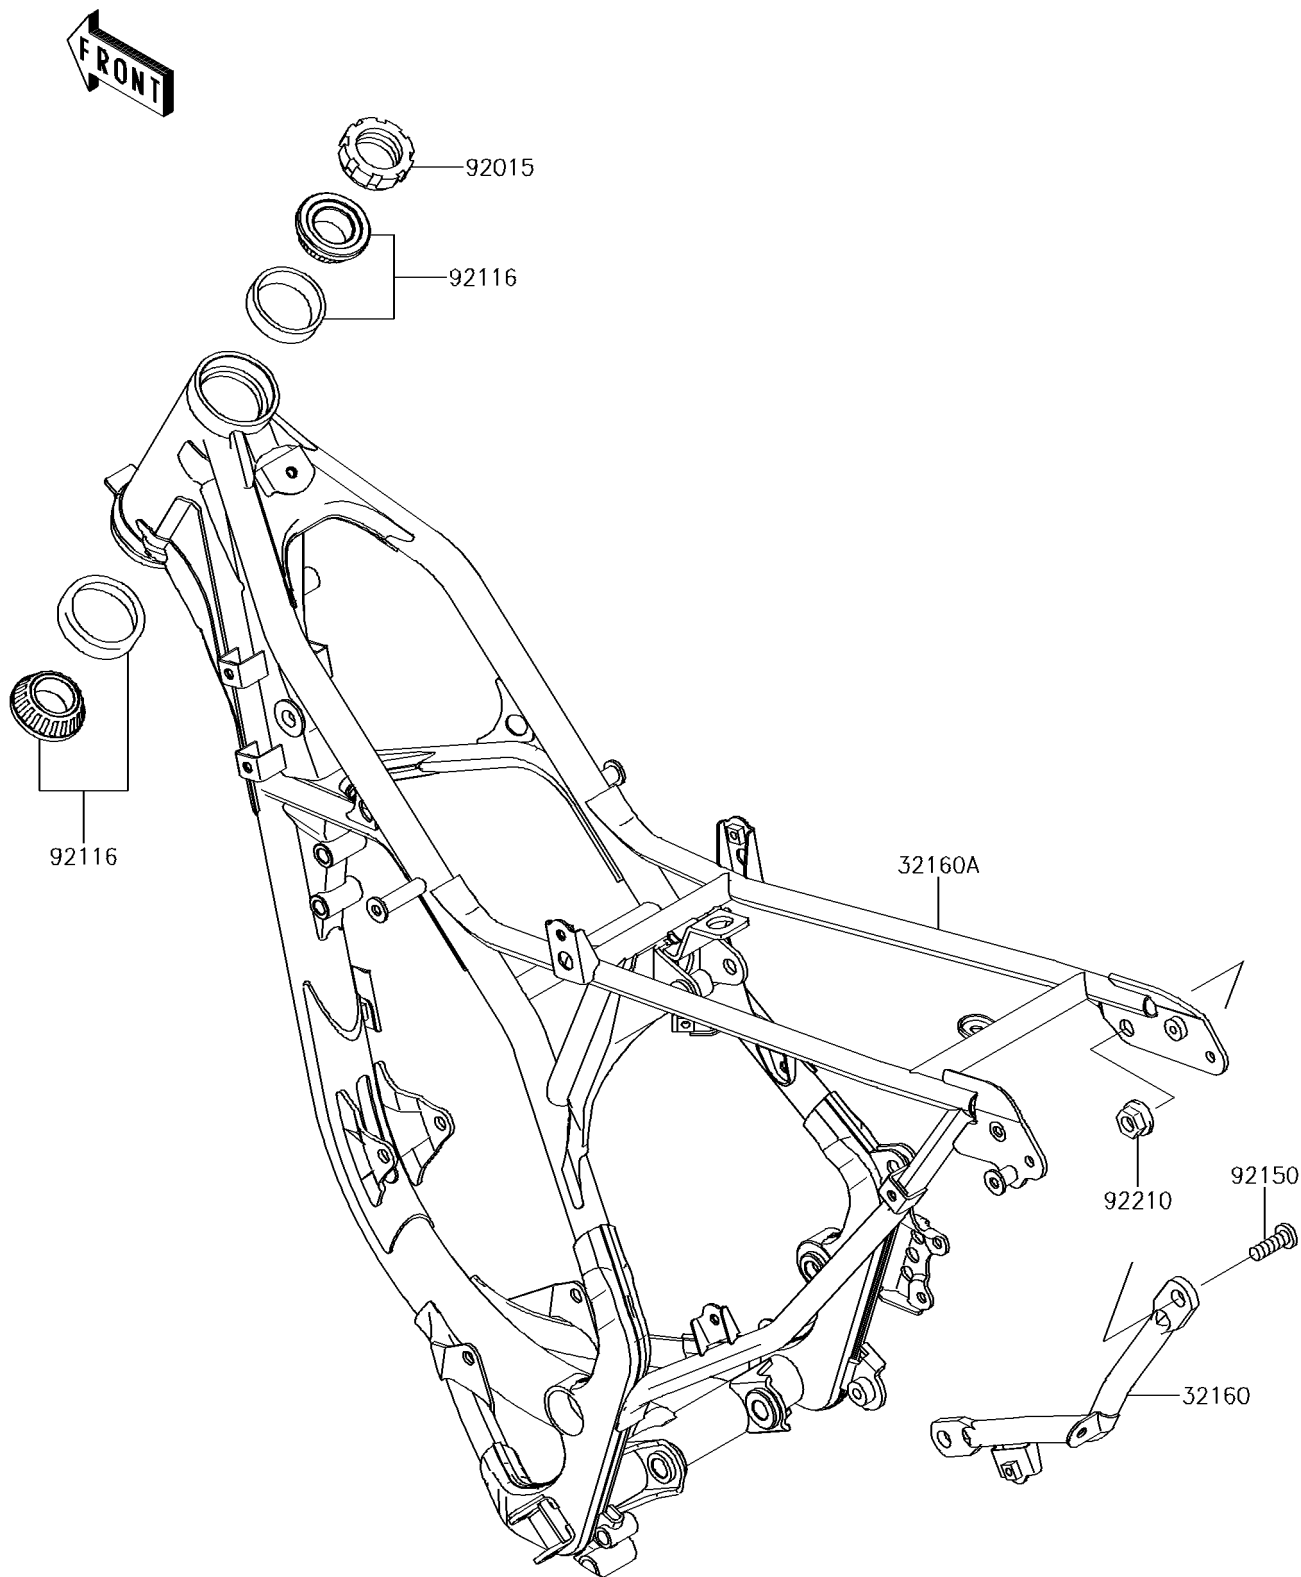

2014 KX™100

PARTS DIAGRAM

Frame

Kawasaki

Let the Good Times Roll®

F2120

2014 KX™100

PARTS LIST

Frame

ITEM NAME

PART NUMBER

QUANTITY
