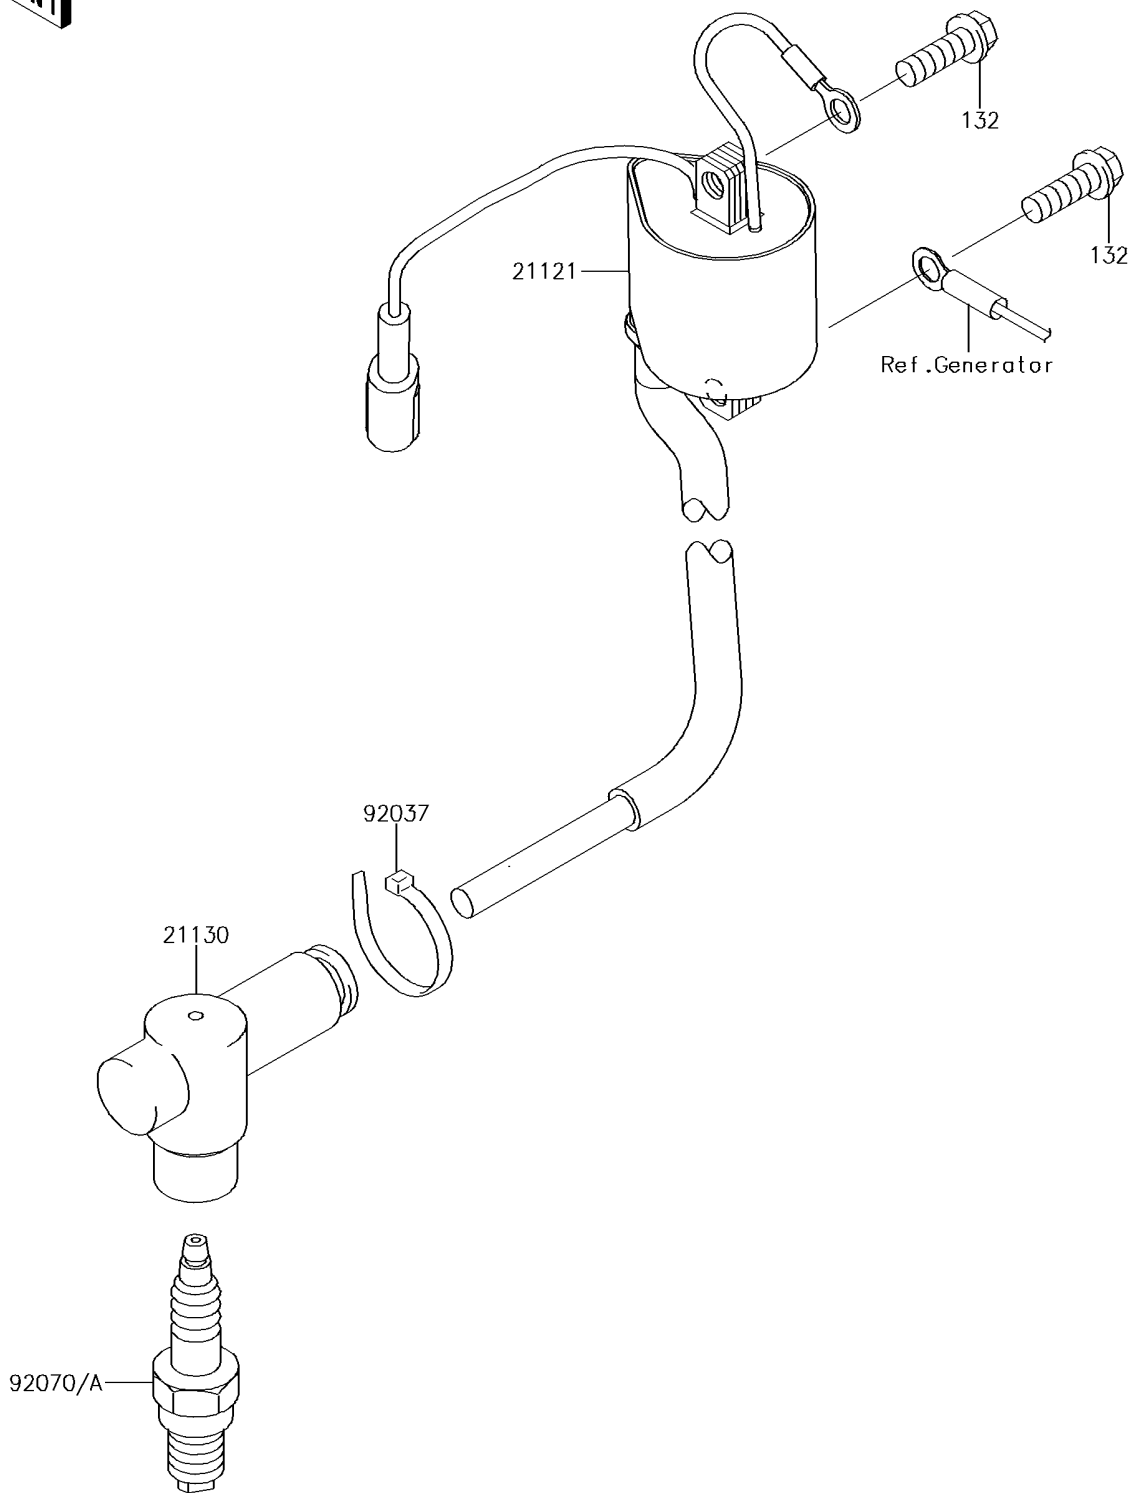

2015 KX™100

PARTS DIAGRAM

Ignition System

Kawasaki

Let the Good Times Roll®

E1830

2015 KX™100

PARTS LIST

Ignition System

ITEM NAME	PART NUMBER	QUANTITY
BOLT-FLANGED-SMALL,6X18 (Ref # 132)	132BA0618	2
COIL-IGNITION (Ref # 21121)	21121-0722	1
CAP-SPARK PLUG (Ref # 21130)	21130-1077	1
CLAMP (Ref # 92037)	92037-1173	1
PLUG-SPARK,BR9EVX(NGK),SOLID (Ref # 92070)	92070-1228	1
PLUG-SPARK,R6252K-105NGK,SOLID (Ref # 92070A)	92070-1241	1