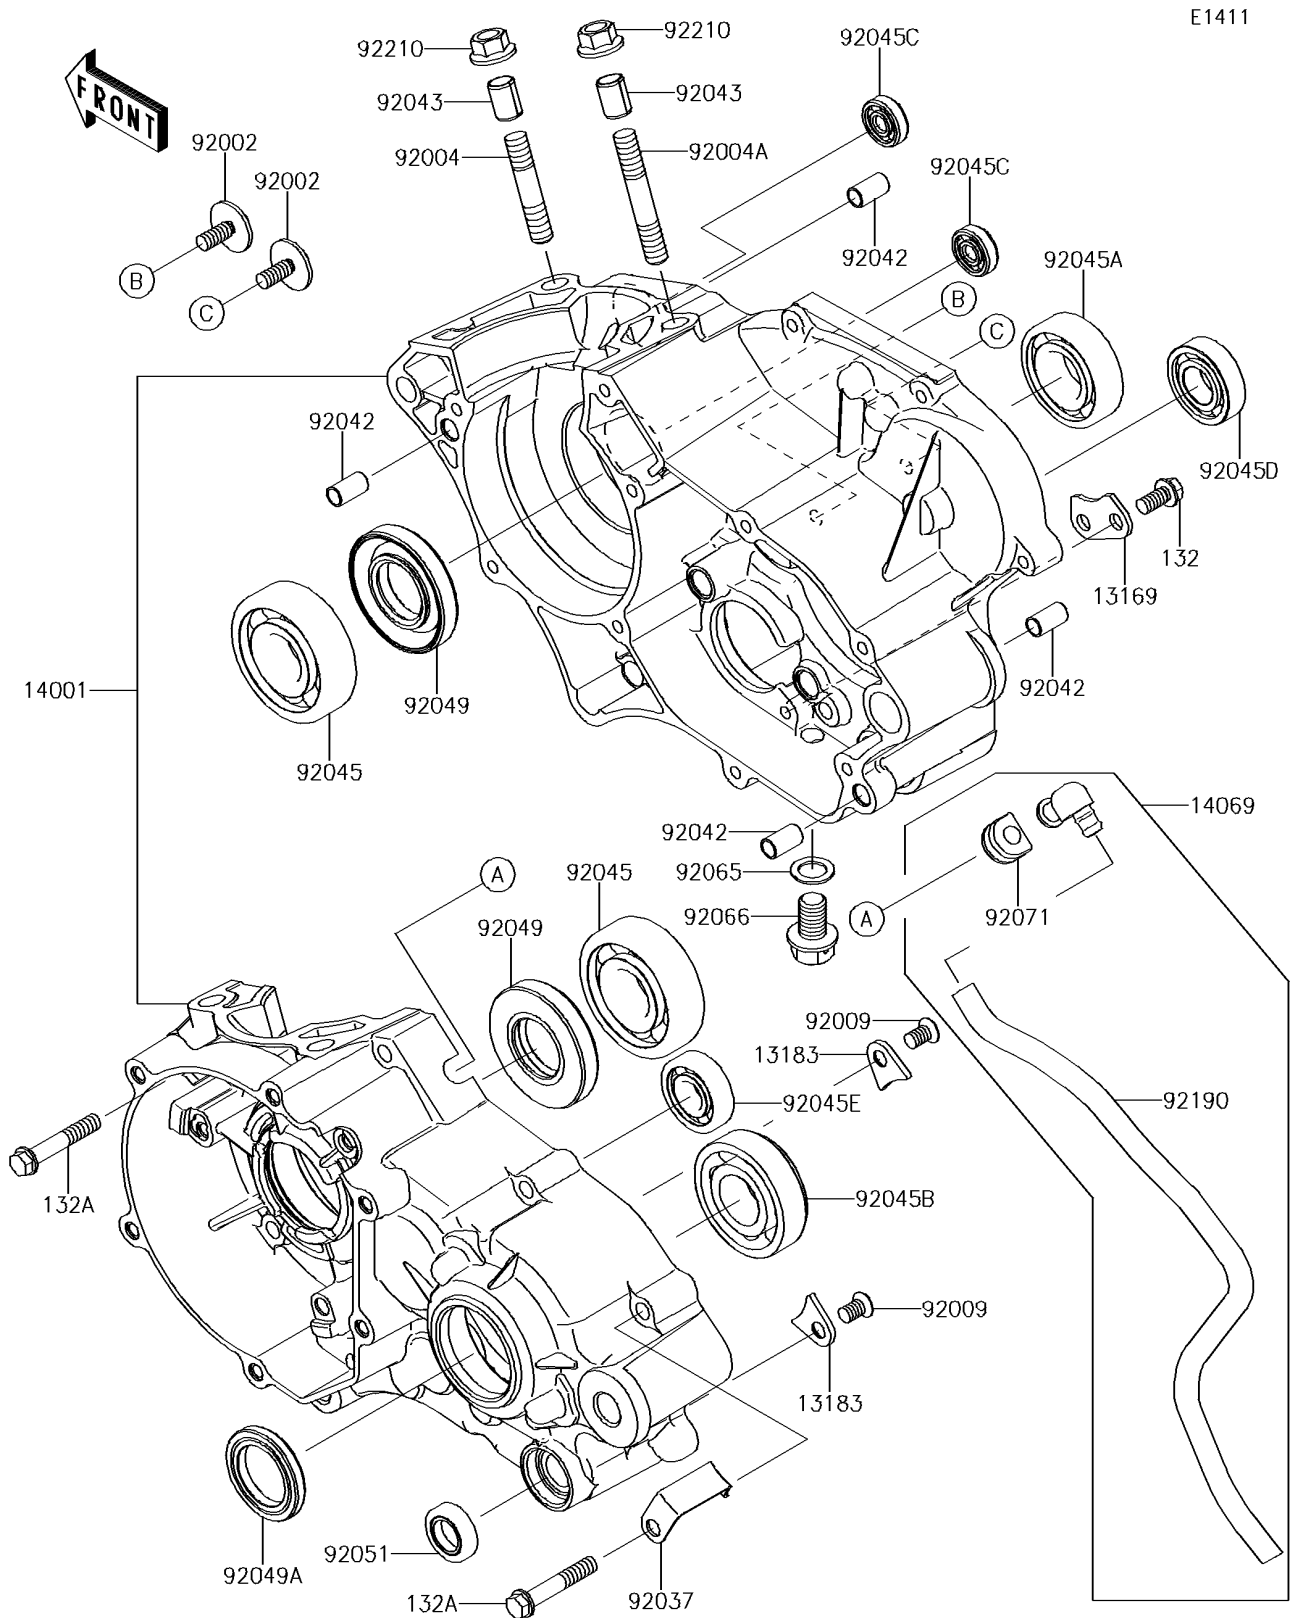

2015 KX™100

PARTS DIAGRAM

Crankcase

2015 KX™100

PARTS LIST

Crankcase

ITEM NAME	PART NUMBER	QUANTITY
PLATE,CHANGE DRUM (Ref # 13169)	13169-012	1
PLATE (Ref # 13183)	13183-1182	2
BOLT-FLANGED-SMALL,6X12 (Ref # 132)	132BA0612	2
BOLT-FLANGED-SMALL,6X35 (Ref # 132A)	132BA0635	9
SET-CRANKCASE (Ref # 14001)	14001-0681	1
BREATHER (Ref # 14069)	14069-1062	1
BOLT,6X16 (Ref # 92002)	92002-1659	2
STUD,8X28.5 (Ref # 92004)	92004-1252	2
STUD,8X37 (Ref # 92004A)	92004-1254	2
SCREW,6X10 (Ref # 92009)	92009-1563	2
CLAMP,HARNESS (Ref # 92037)	92037-1318	1
PIN,DOWEL,6.3X8X14 (Ref # 92042)	92042-007	4
PIN,8.2X10X14 (Ref # 92043)	92043-1264	2
BEARING-BALL,R-6304C3 (Ref # 92045)	92045-1059	2
BEARING-BALL,6004TMB (Ref # 92045A)	92045-1118	1
BEARING-BALL,6204 (Ref # 92045B)	92045-1226	1
BEARING-BALL,626MC3 (Ref # 92045C)	92045-1304	2
BEARING-BALL,TMB002 (Ref # 92045D)	92045-1360	1
BEARING-BALL,16101JRX3 (Ref # 92045E)	92045-1450	1
SEAL-OIL,SD20407GS (Ref # 92049)	92049-1188	2
SEAL-OIL,TC25375 (Ref # 92049A)	92049-1292	1
SEAL-OIL,TB13225.5 (Ref # 92051)	92051-005	1
GASKET,10.5X16X1 (Ref # 92065)	92065-058	1
PLUG,DRAIN (Ref # 92066)	92066-1437	1
GROMMET,BREATHER (Ref # 92071)	92071-042	1
TUBE,6X9X330 (Ref # 92190)	92190-1116	1
NUT,8MM (Ref # 92210)	92210-0076	4