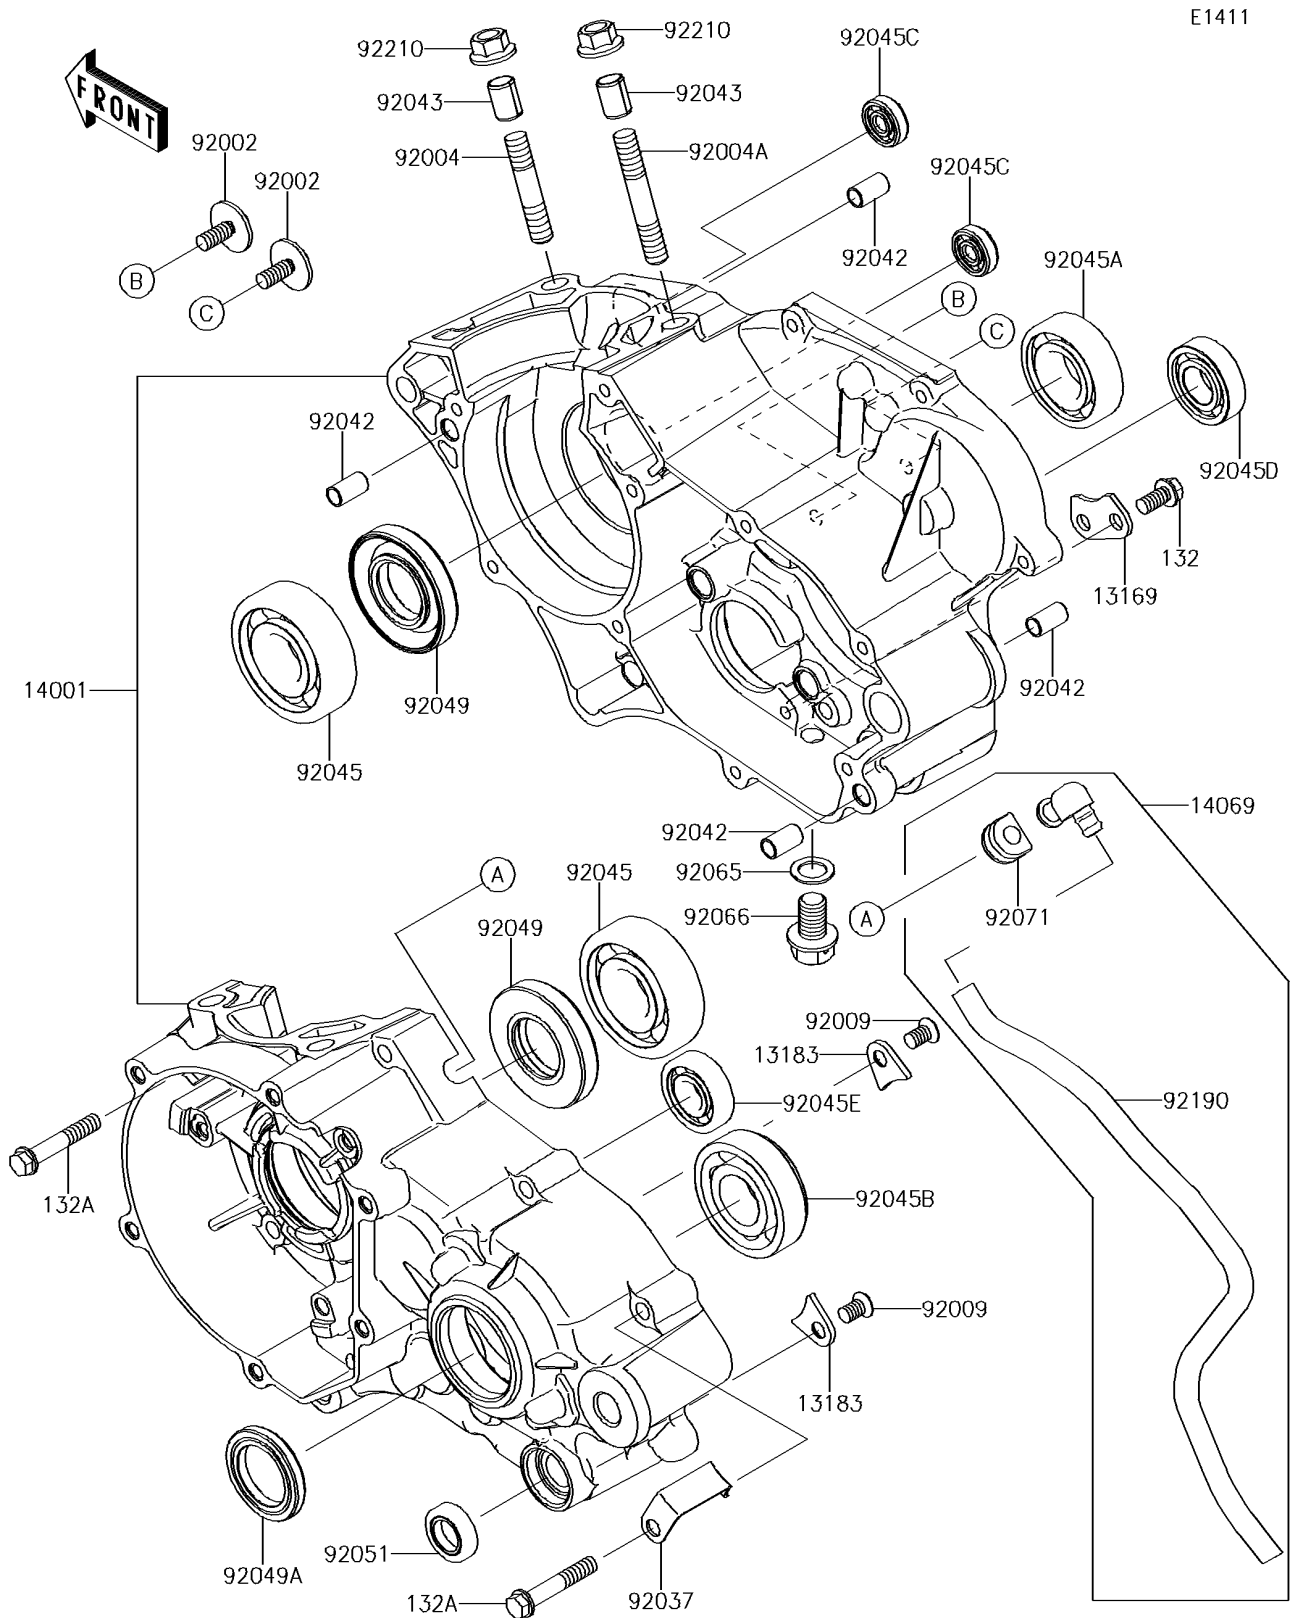

2014 KX™100

PARTS DIAGRAM

Crankcase

2014 KX™100

PARTS LIST

Crankcase

Kawasaki

Let the Good Times Roll®

ITEM NAME

PART NUMBER

QUANTITY
