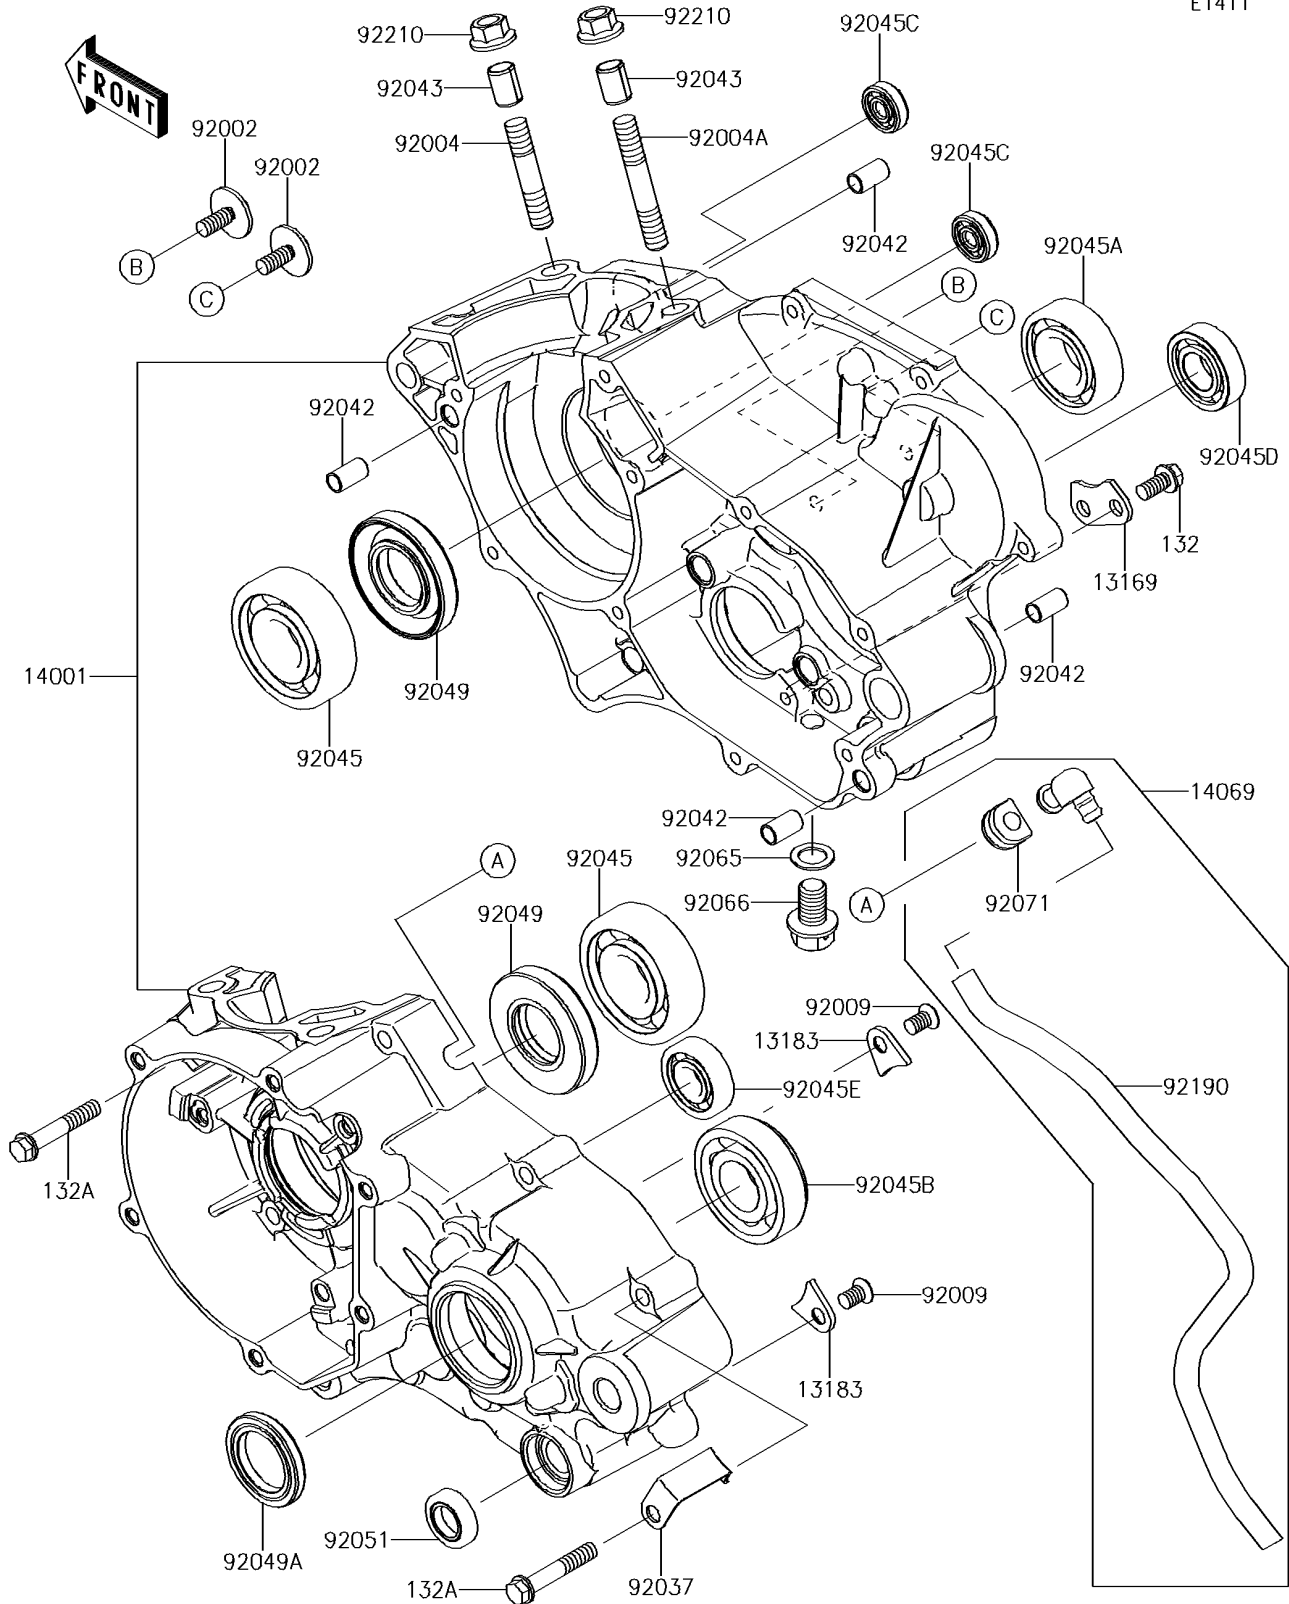

2017 KX™100

PARTS DIAGRAM

Crankcase

E1411

2017 KX™100

PARTS LIST

Crankcase

Kawasaki

Let the Good Times Roll®

ITEM NAME

PART NUMBER

QUANTITY
