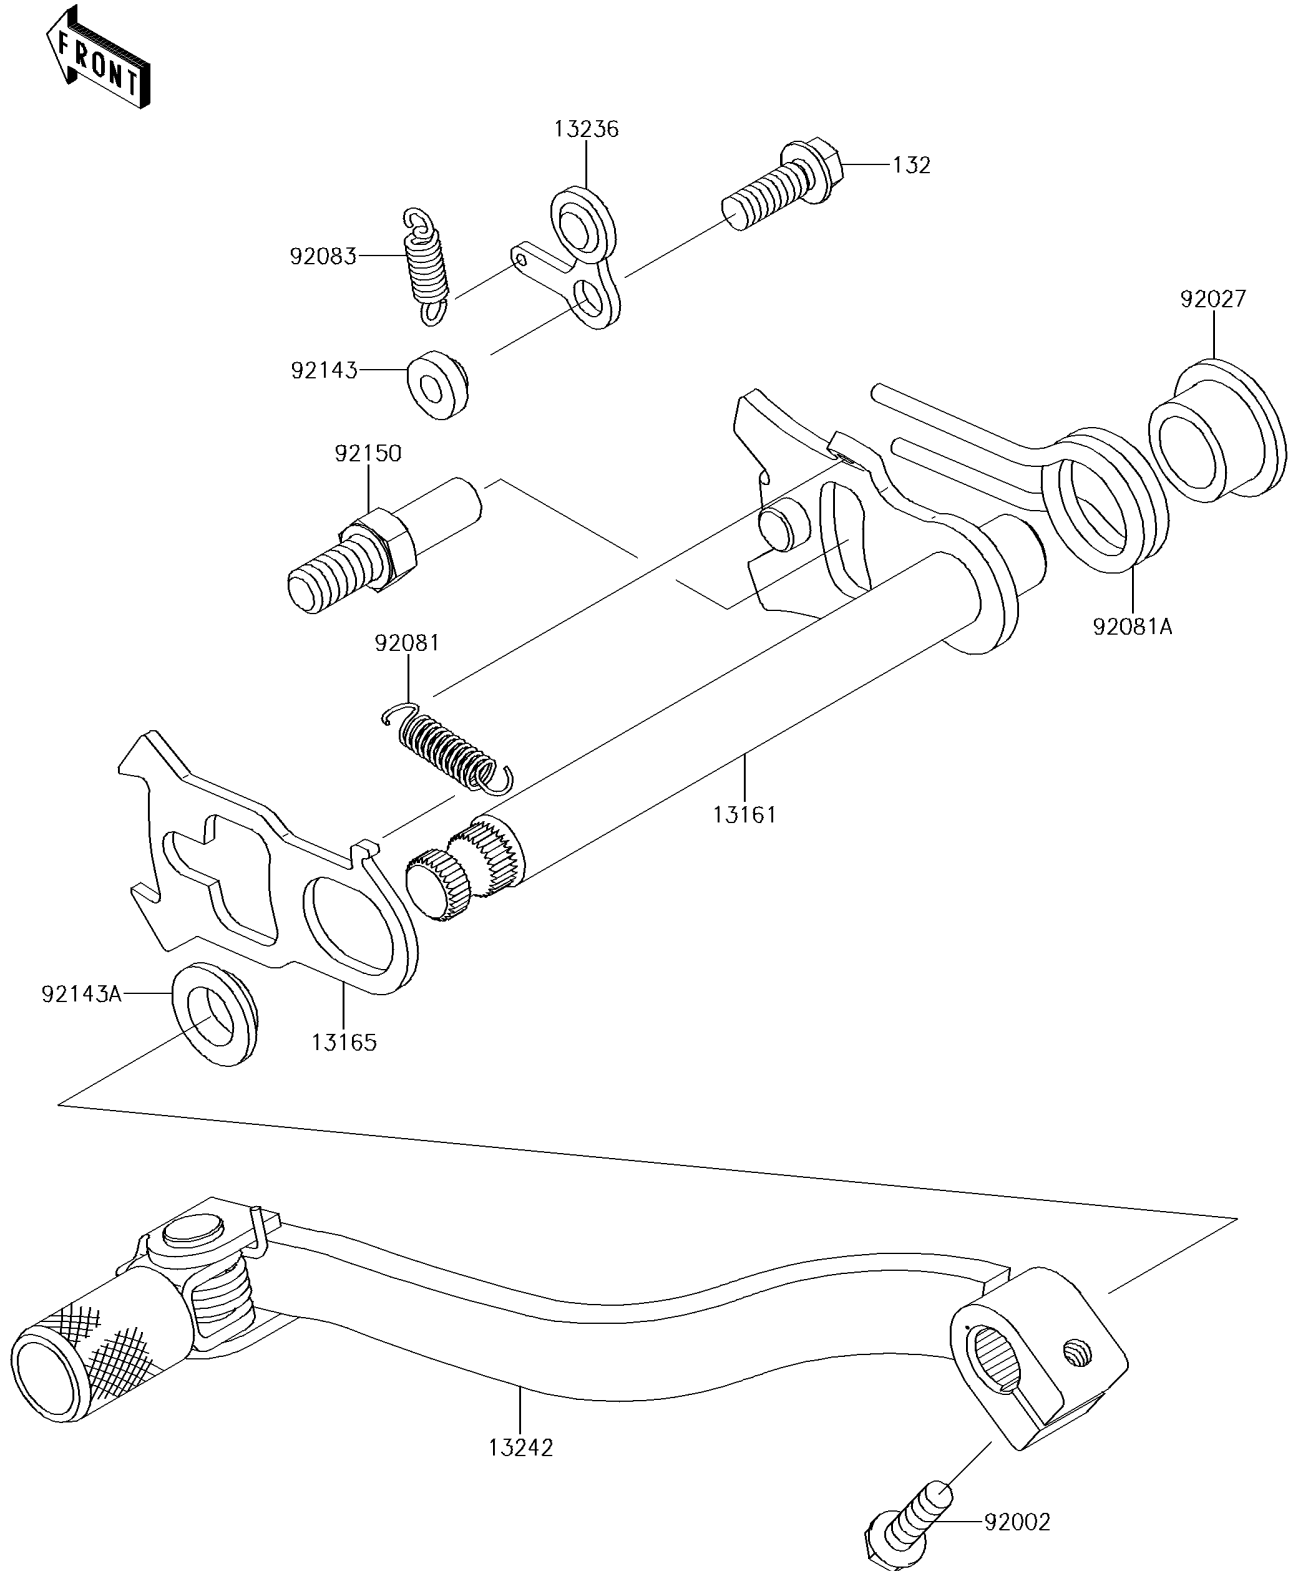

2016 KX™100

PARTS DIAGRAM

Gear Change Mechanism

E1370

2016 KX™100

PARTS LIST

Gear Change Mechanism

ITEM NAME

PART NUMBER

QUANTITY
