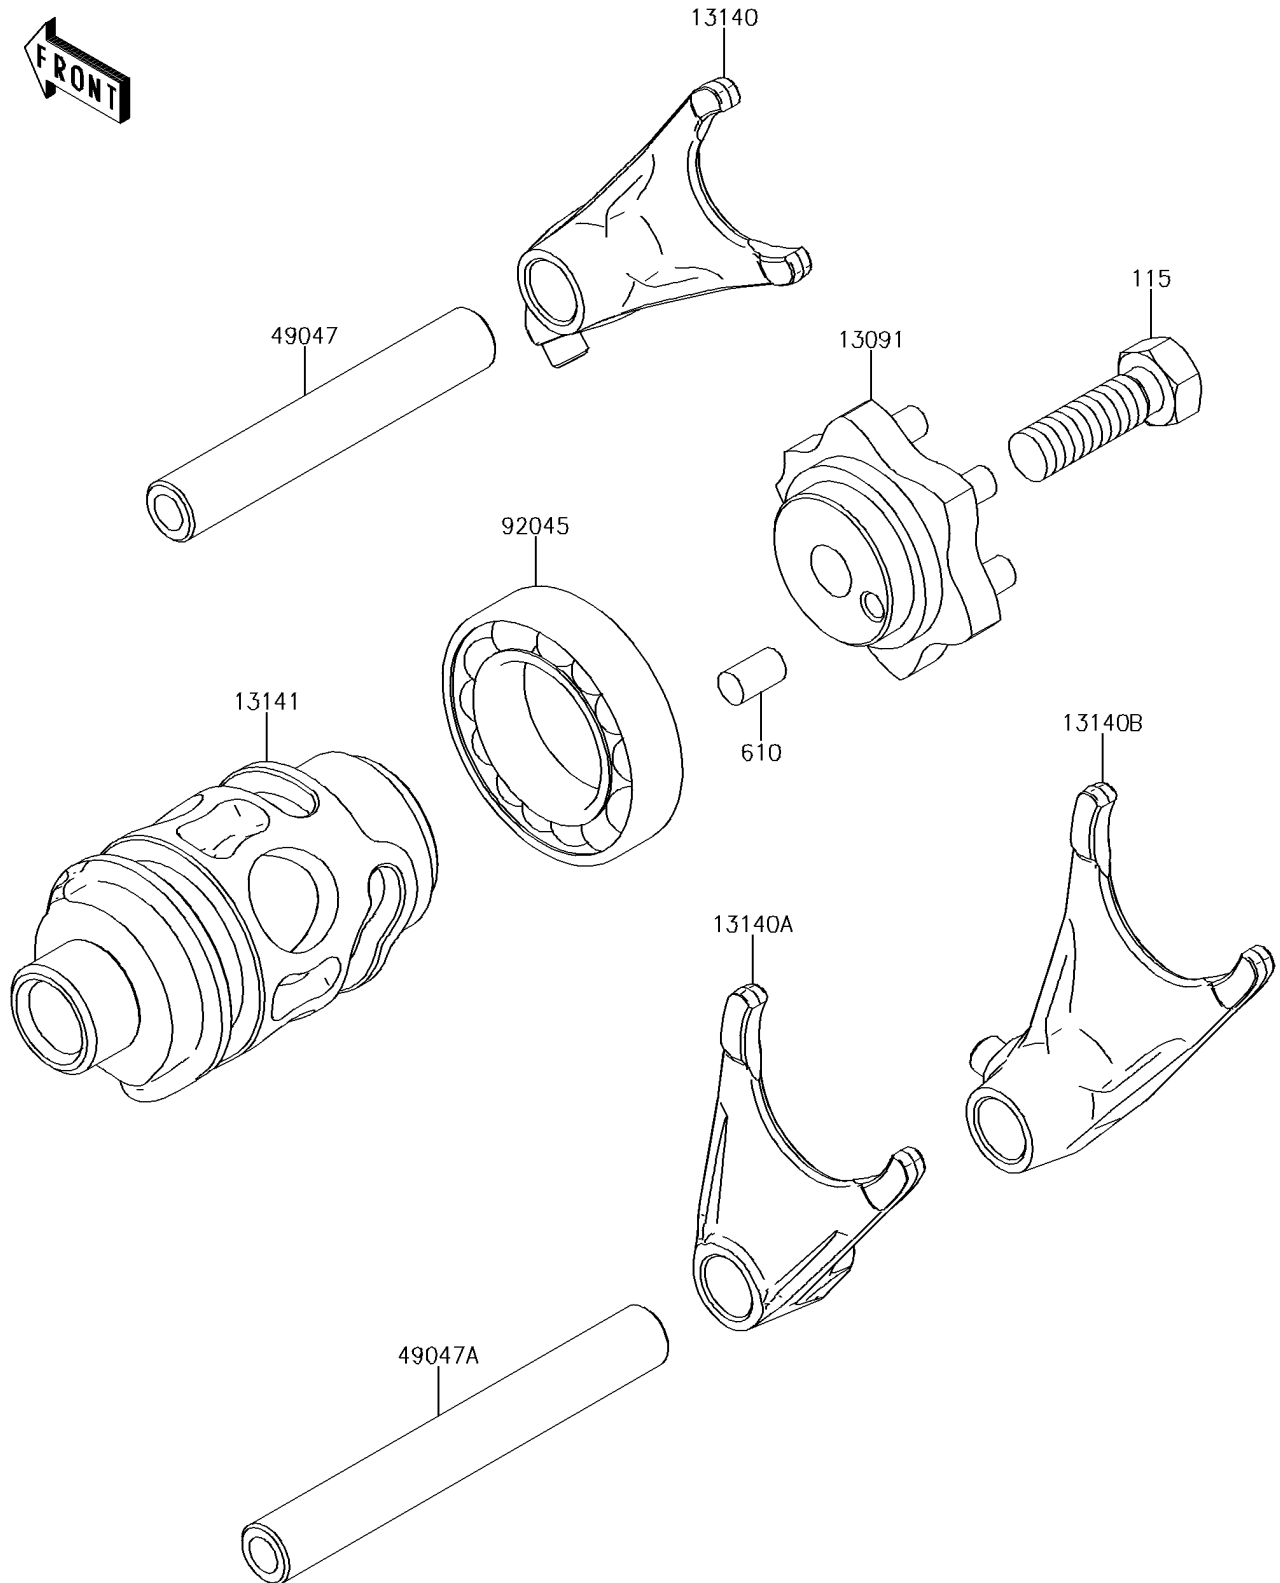

2017 KX™100

PARTS DIAGRAM

Gear Change Drum/Shift Fork(s)

E1362

2017 KX™100

PARTS LIST

Gear Change Drum/Shift Fork(s)

ITEM NAME

PART NUMBER

QUANTITY
