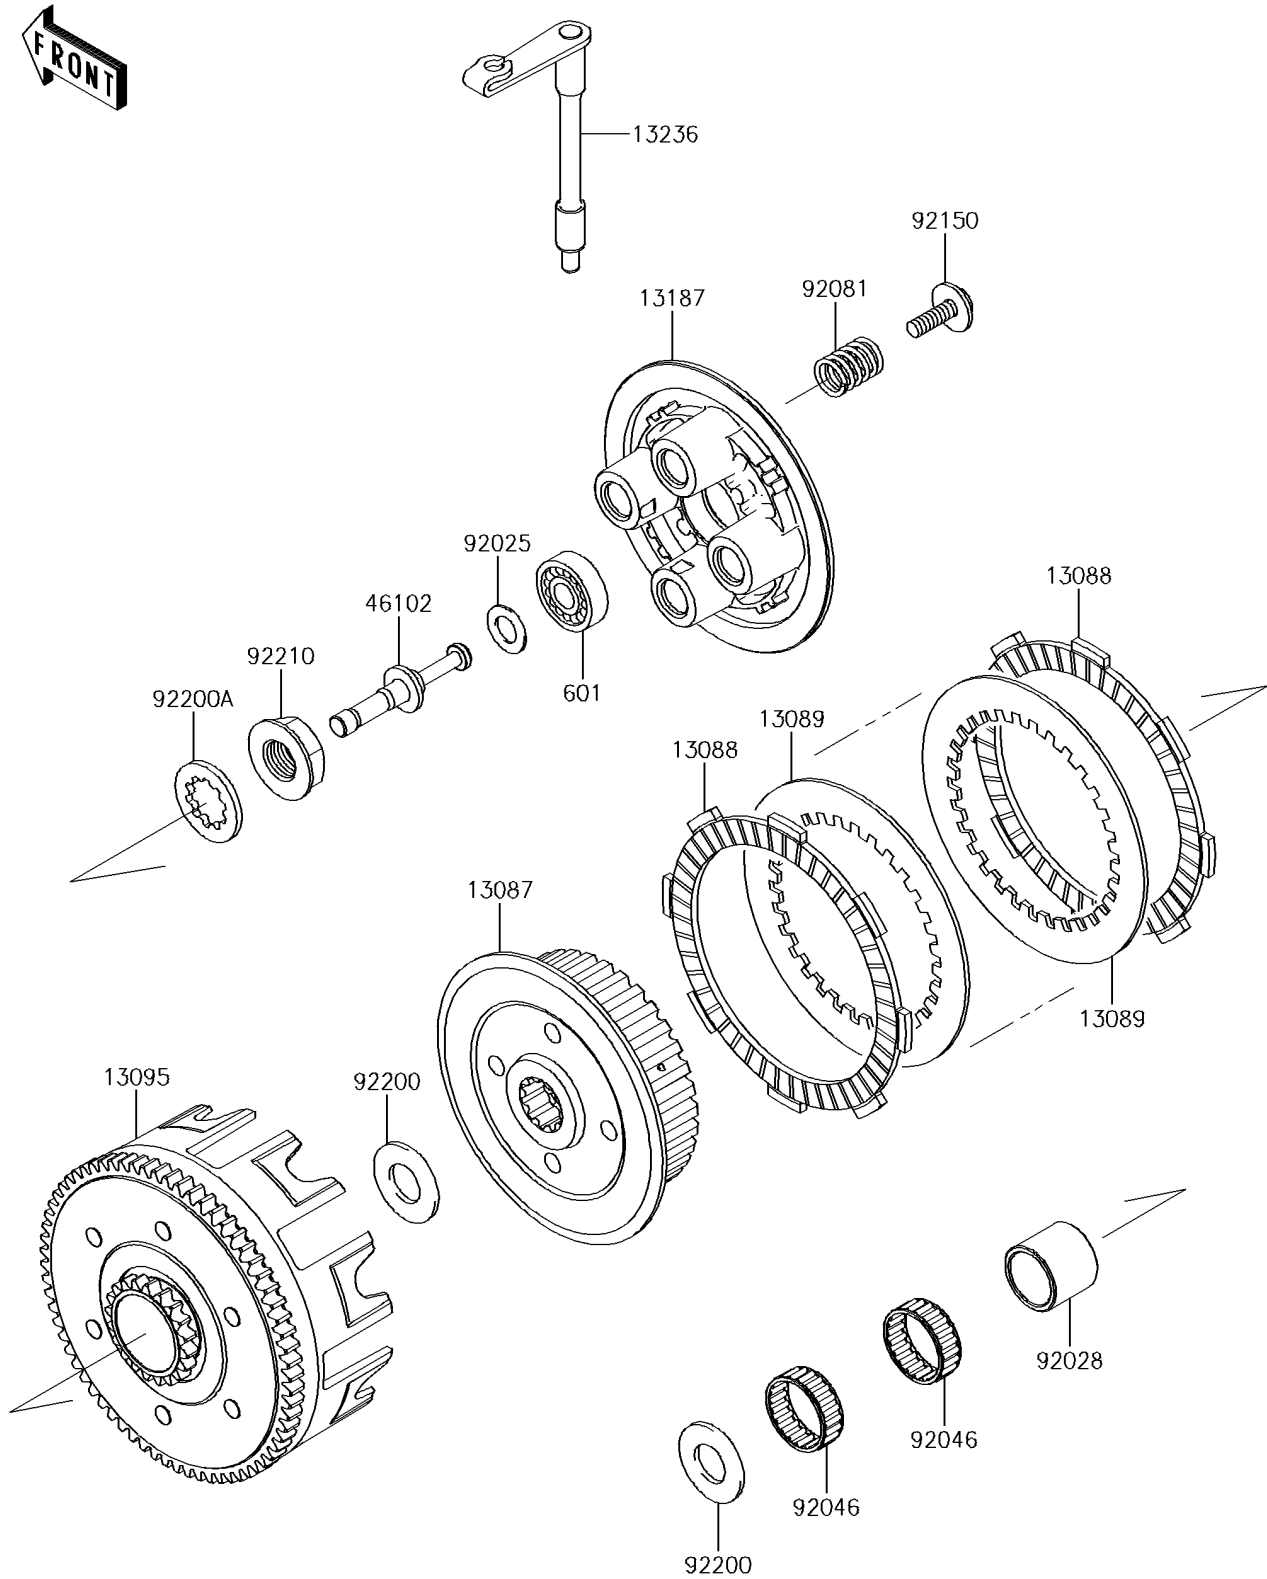

2017 KX™100

PARTS DIAGRAM

Clutch

E1350

2017 KX™100

PARTS LIST

Clutch

Kawasaki

Let the Good Times Roll®

ITEM NAME

PART NUMBER

QUANTITY
