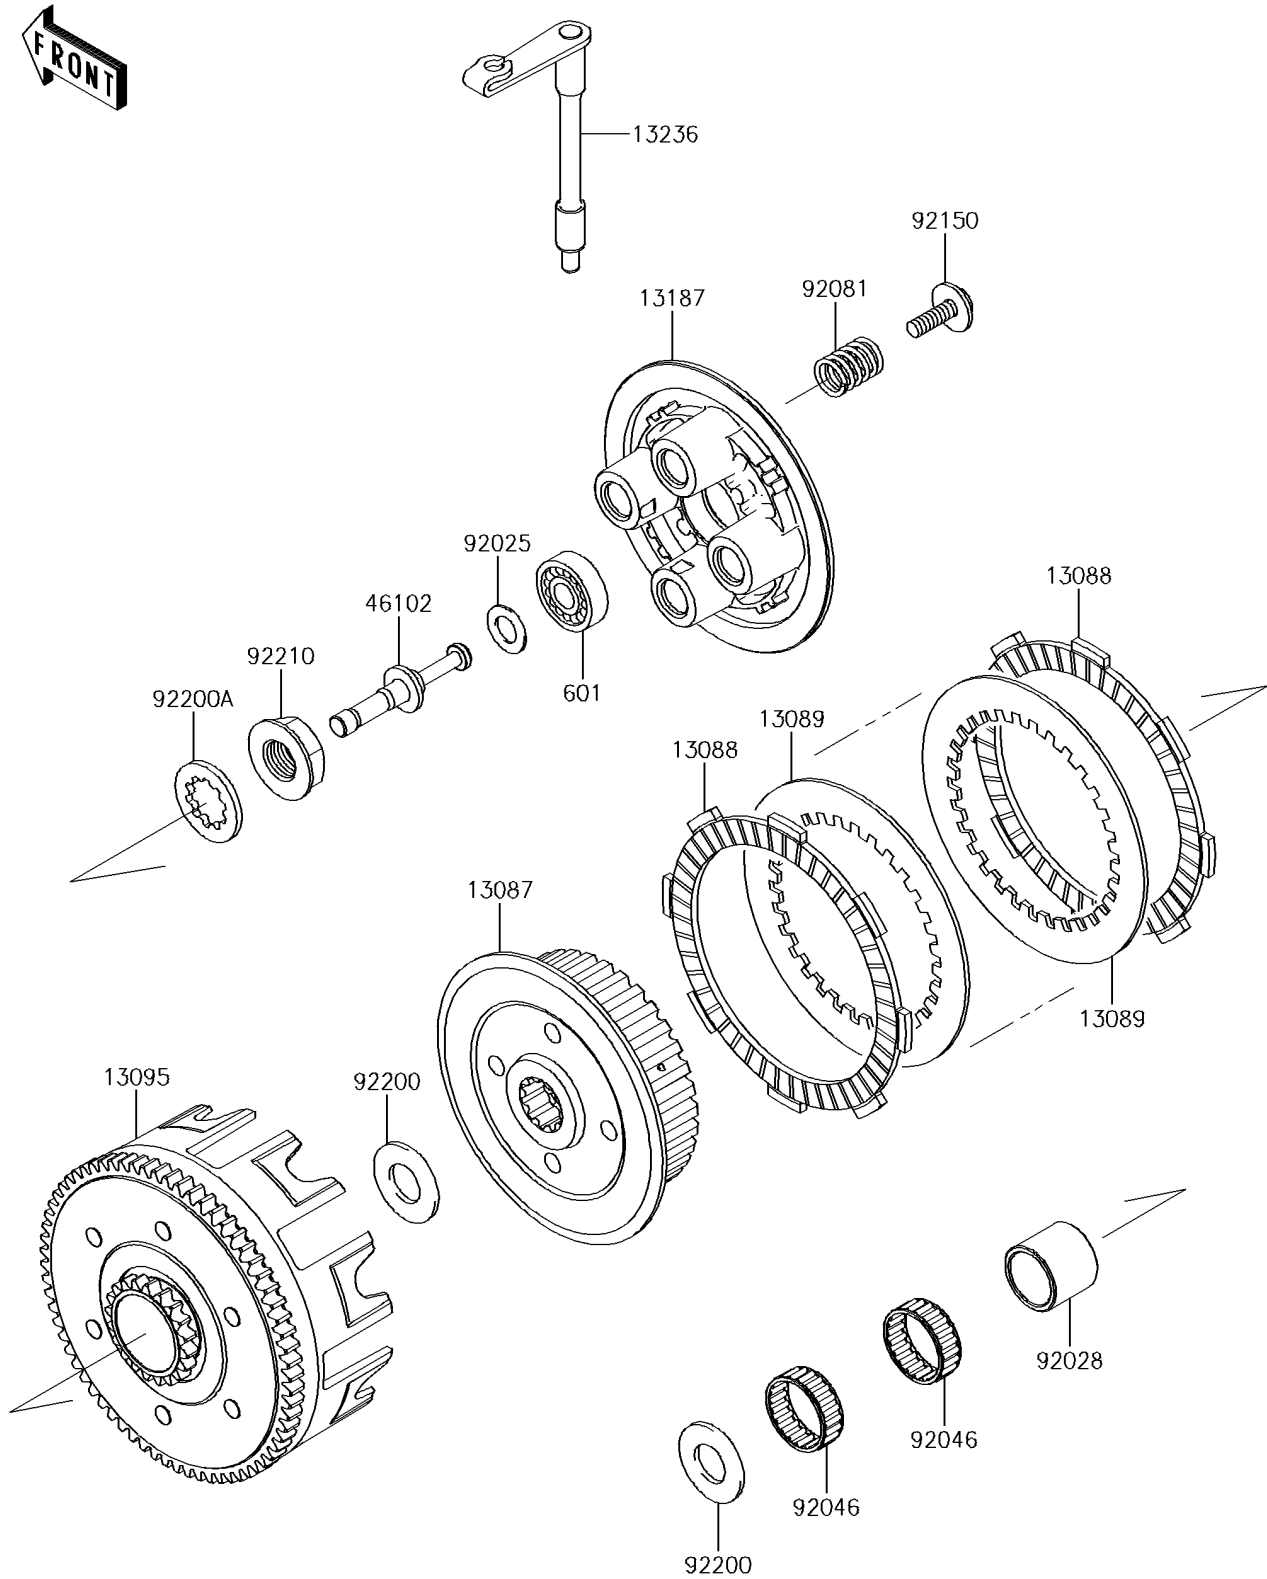

2016 KX™100

PARTS DIAGRAM

Clutch

E1350

2016 KX™100

PARTS LIST

Clutch

Kawasaki

Let the Good Times Roll®

ITEM NAME

PART NUMBER

QUANTITY
