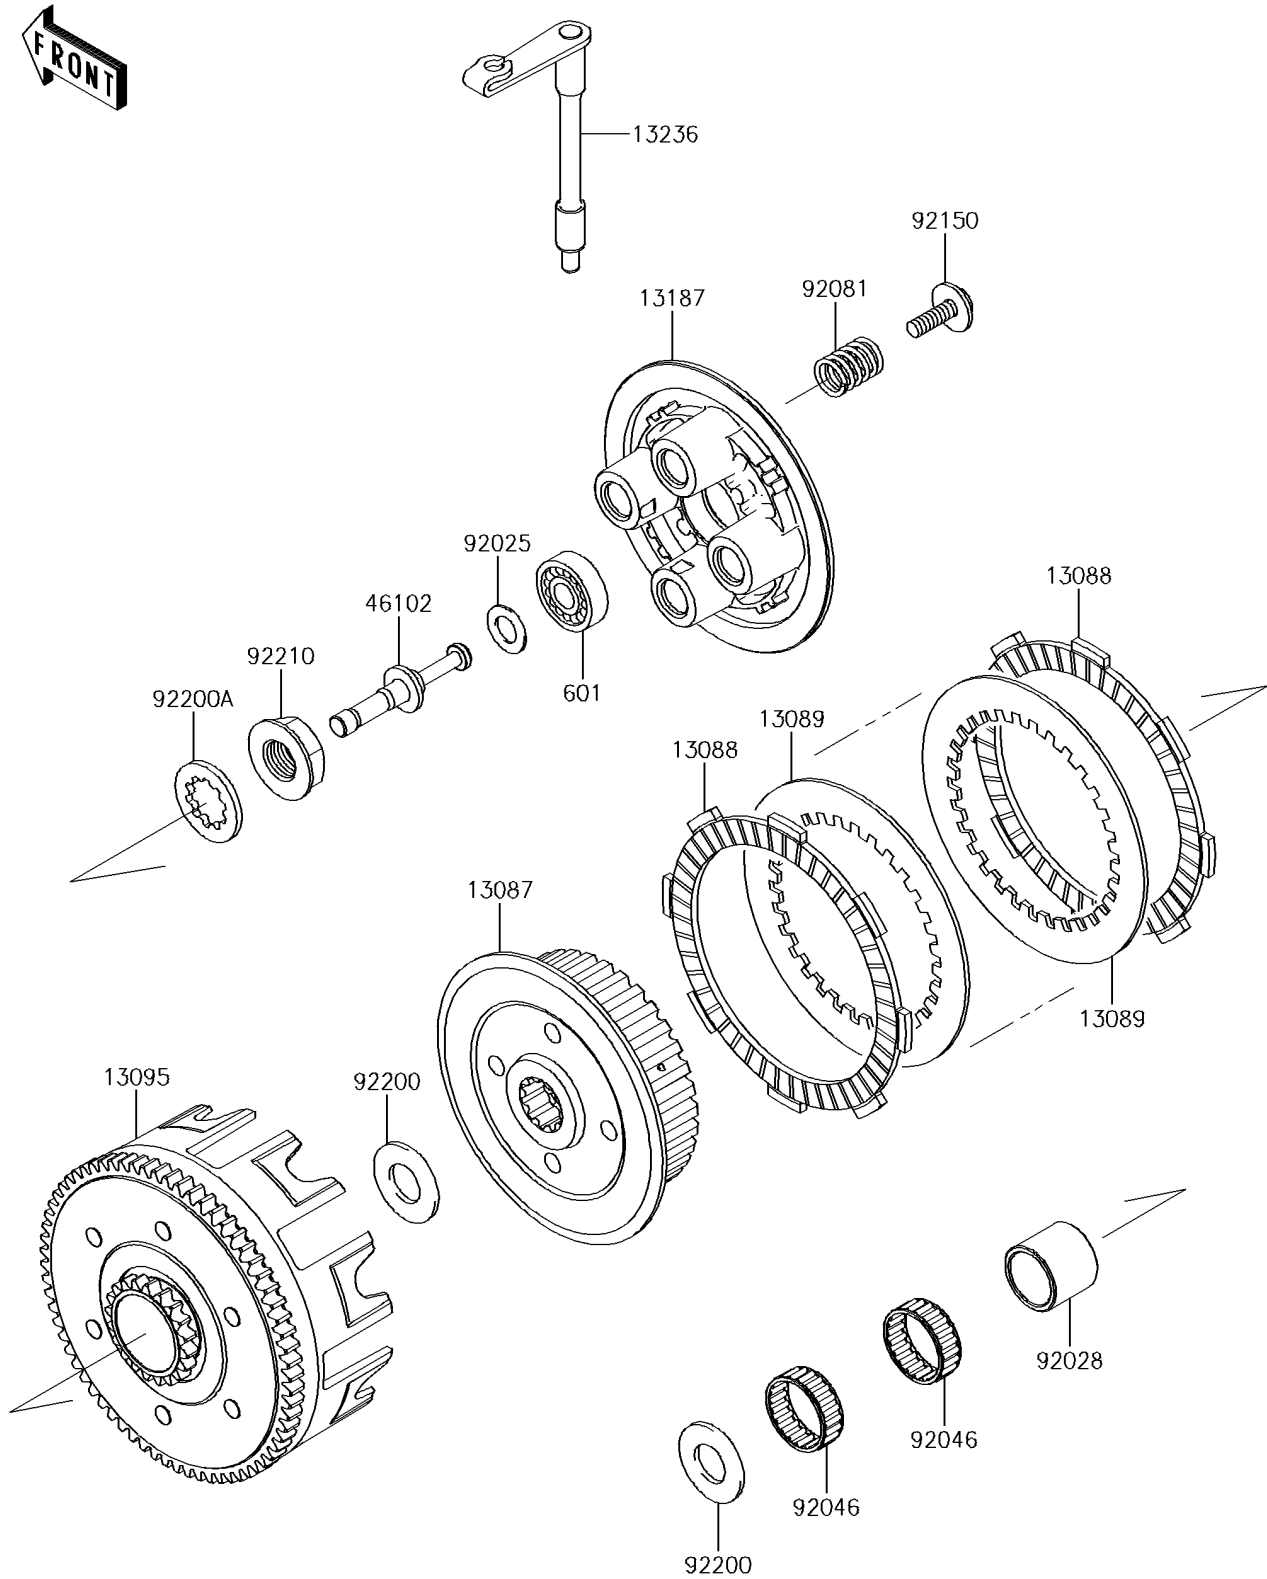

2014 KX™100

PARTS DIAGRAM

Clutch

E1350

2014 KX™100

PARTS LIST

Clutch

Kawasaki

Let the Good Times Roll®

ITEM NAME

PART NUMBER

QUANTITY
