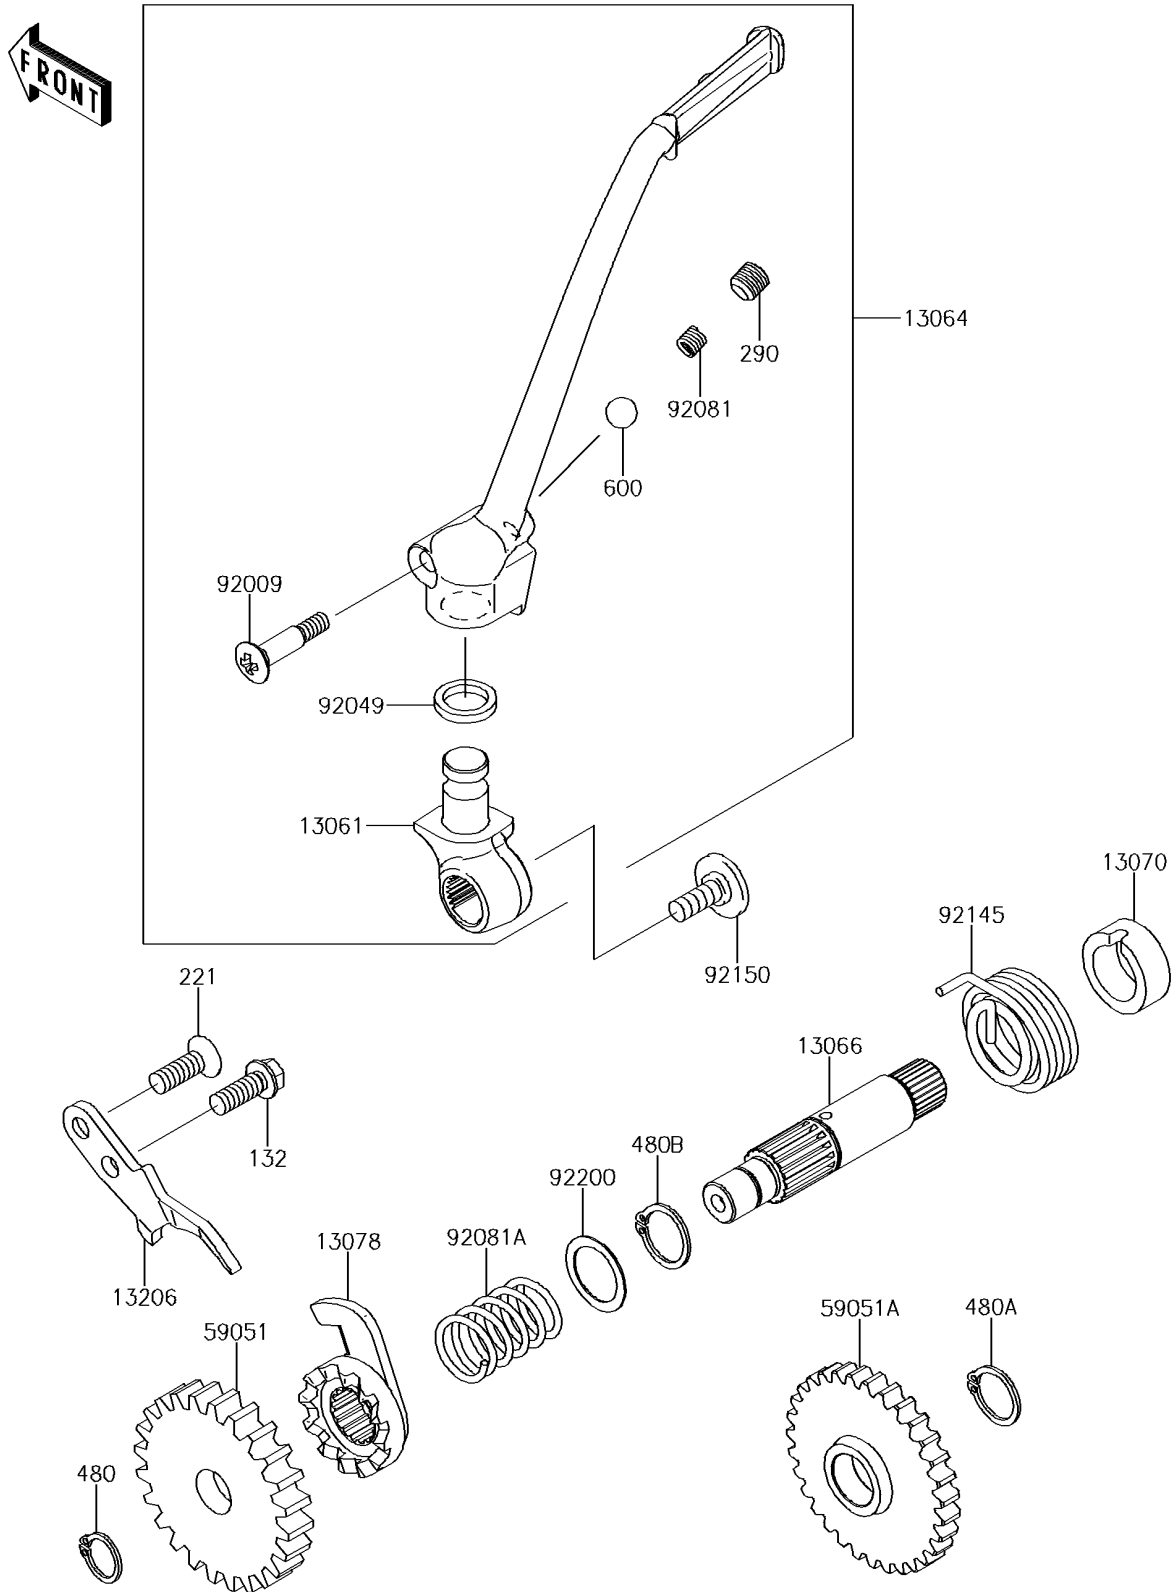

2016 KX™100

PARTS DIAGRAM

Kickstarter Mechanism

E1340

2016 KX™100

PARTS LIST

Kickstarter Mechanism

ITEM NAME	PART NUMBER	QUANTITY
BOSS,KICK PEDAL (Ref # 13061)	13061-1712	1
LEVER-ASSY-KICK,PEDAL (Ref # 13064)	13064-0073	1
SHAFT-KICK (Ref # 13066)	13066-1097	1
GUIDE (Ref # 13070)	13070-1314	1
RATCHET (Ref # 13078)	13078-1004	1
BOLT-FLANGED-SMALL,6X16 (Ref # 132)	132BA0616	1
GUIDE-KICK (Ref # 13206)	13206-1066	1
SCREW-CSK-CROS,6X18 (Ref # 221)	221AA0618	1
SCREW-SET-SOCKET,8X8 (Ref # 290)	290CA0808	1
CIRCLIP-TYPE-C,12MM (Ref # 480)	480J1200	1
CIRCLIP-TYPE-C,15MM (Ref # 480A)	480J1500	1
CIRCLIP-TYPE-C,16MM (Ref # 480B)	480J1600	1
GEAR-SPUR,32T (Ref # 59051)	59051-1026	1
GEAR-SPUR,31T,KICK (Ref # 59051A)	59051-1147	1
BALL-STEEL,1/4 (Ref # 600)	600A0800	1
SCREW,6X27 (Ref # 92009)	92009-1607	1
SEAL-OIL,SR12162.5 (Ref # 92049)	92049-1468	1
SPRING,KICK PEDAL (Ref # 92081)	92081-020	1
SPRING,RATCHET (Ref # 92081A)	92081-122	1
SPRING (Ref # 92145)	92145-1058	1
BOLT,SOCKET,6X16 (Ref # 92150)	92150-1673	1
WASHER,KICKSHAFT (Ref # 92200)	92200-1209	1