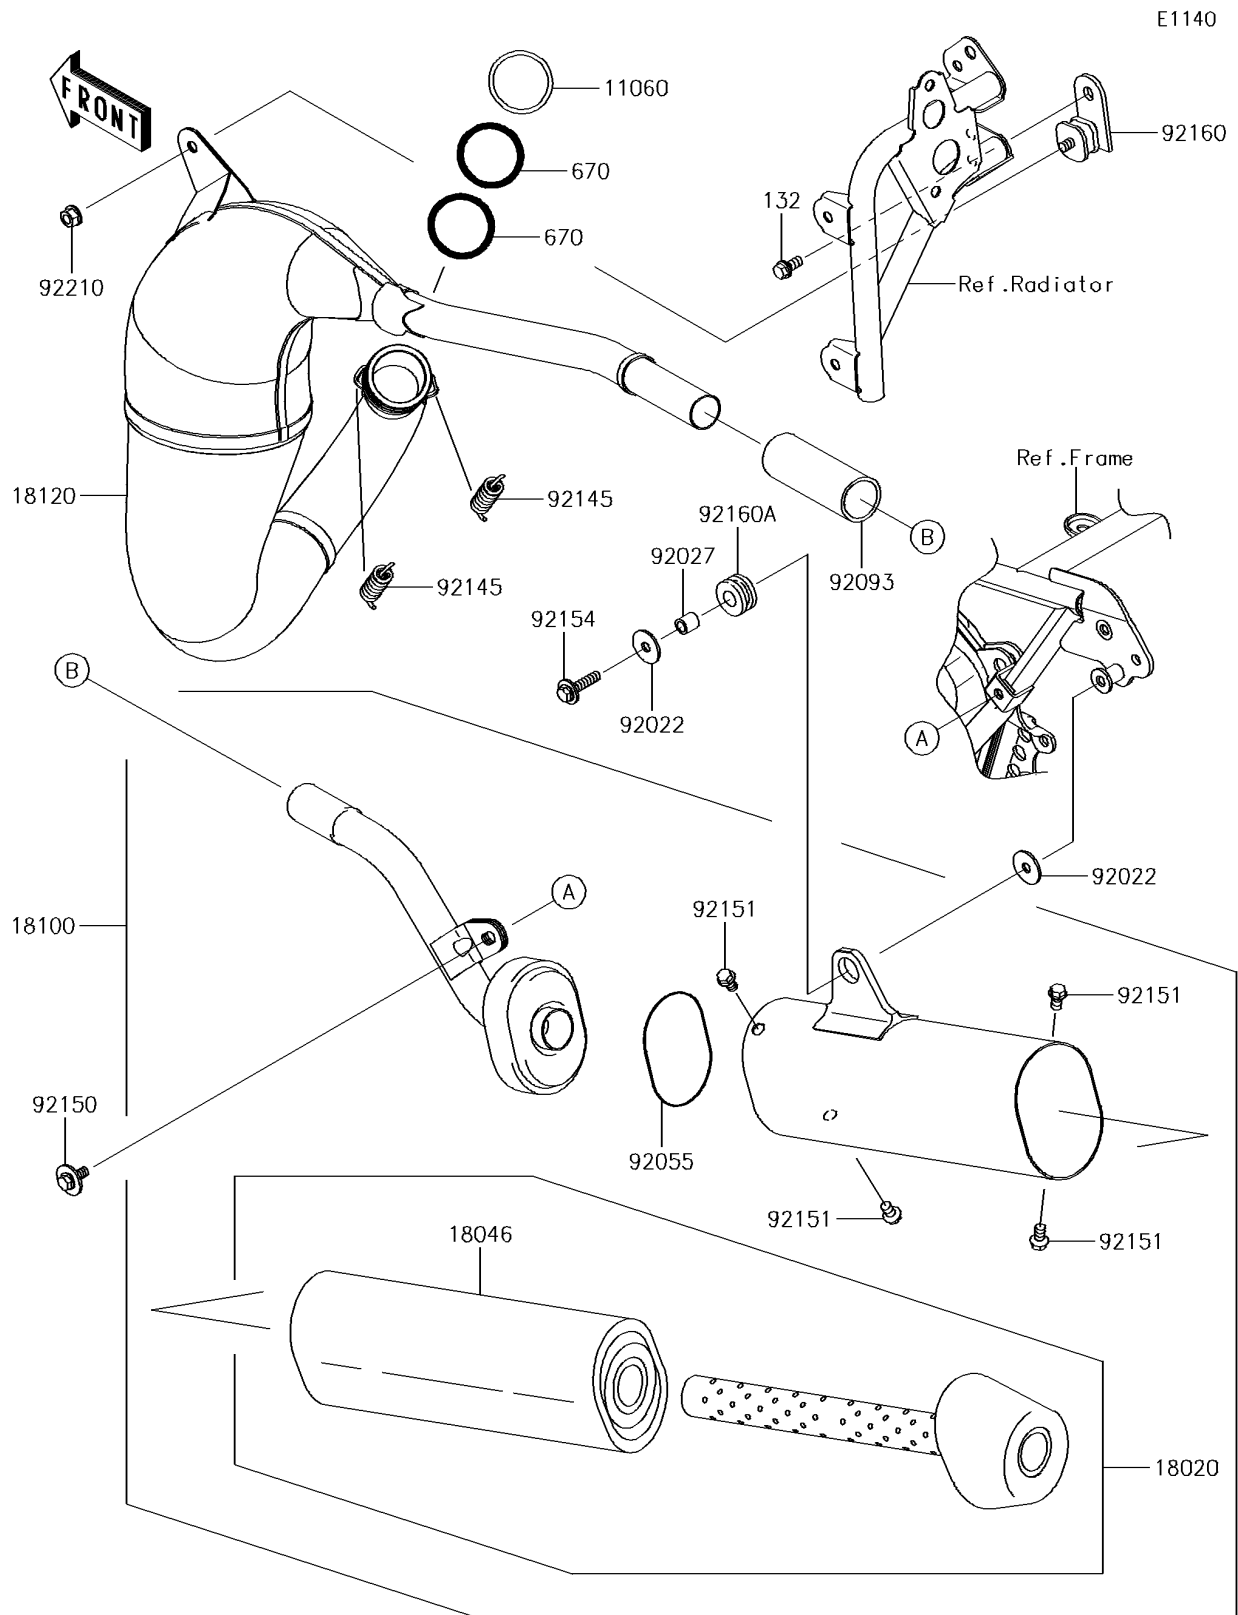

2016 KX™100

PARTS DIAGRAM

Muffler(s)

2016 KX™100

PARTS LIST

Muffler(s)

Kawasaki

Let the Good Times Roll®

ITEM NAME

PART NUMBER

QUANTITY
