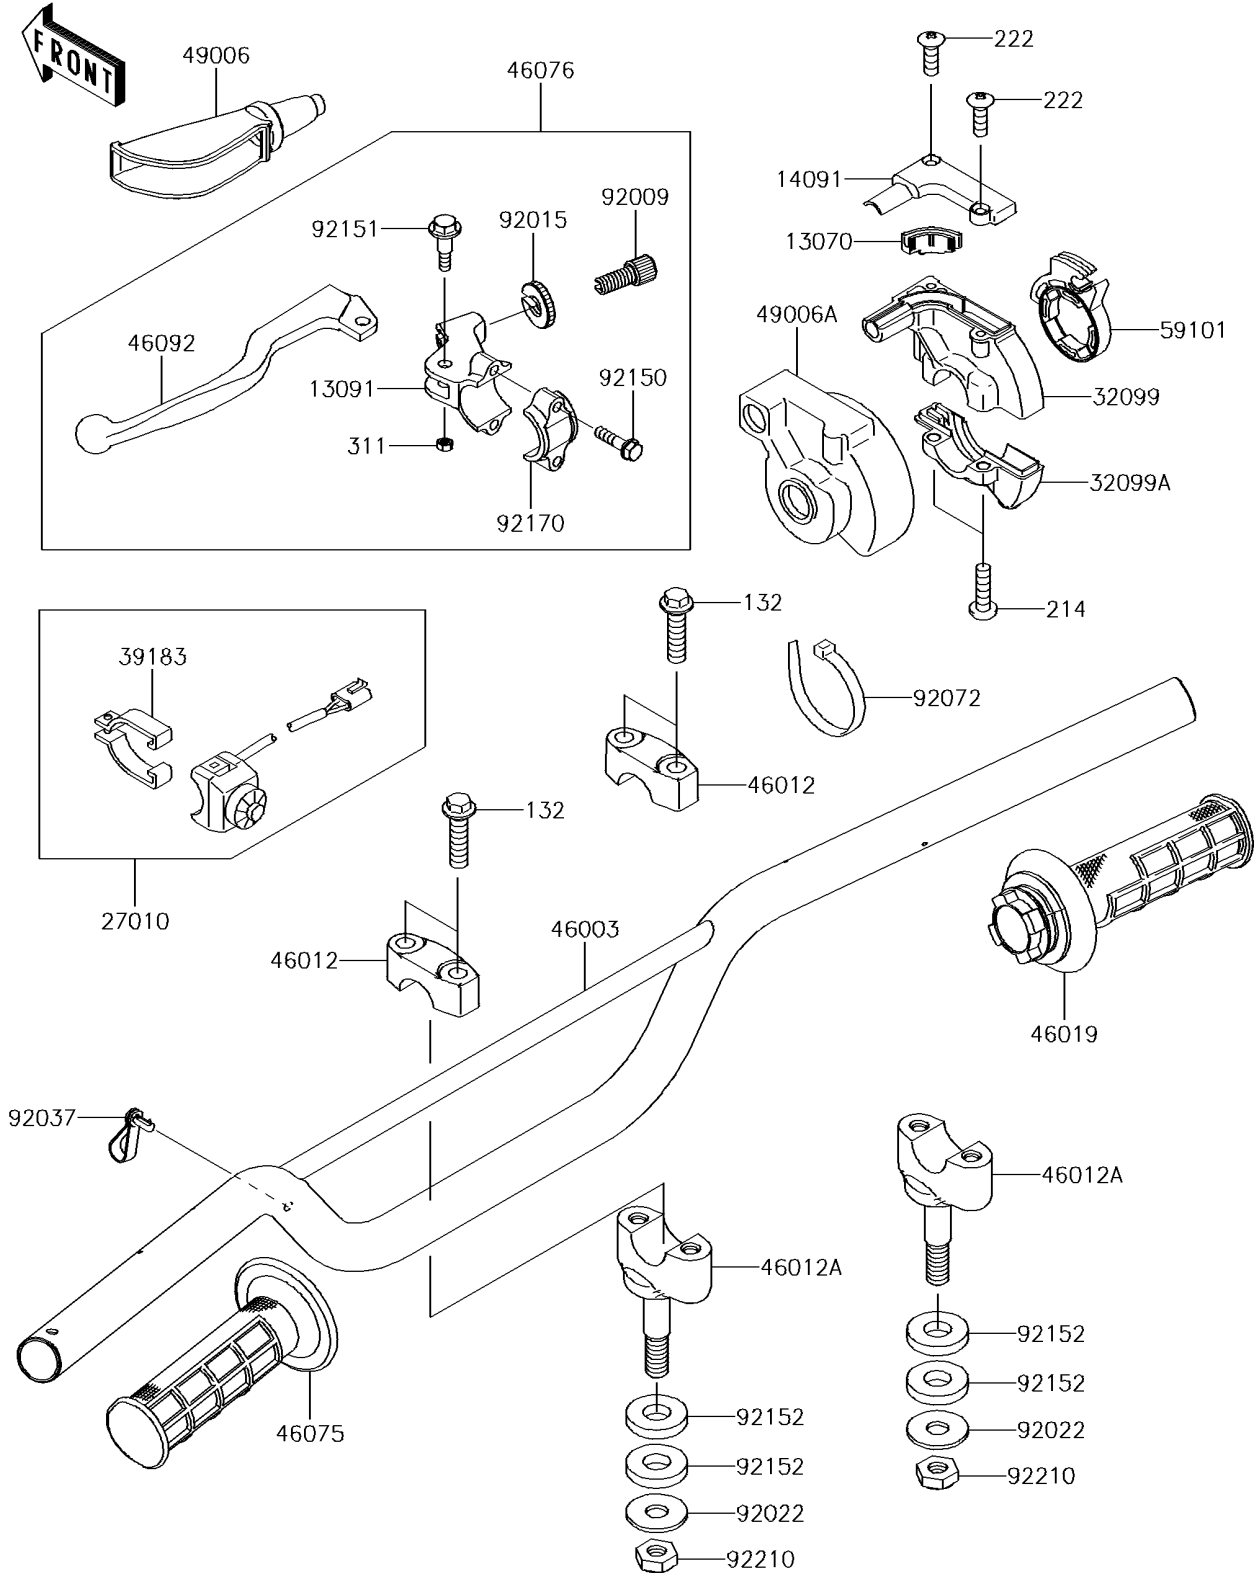

2017 KX™ 85

PARTS DIAGRAM

Handlebar

F2310

2017 KX™ 85

PARTS LIST

Handlebar

ITEM NAME

PART NUMBER

QUANTITY
