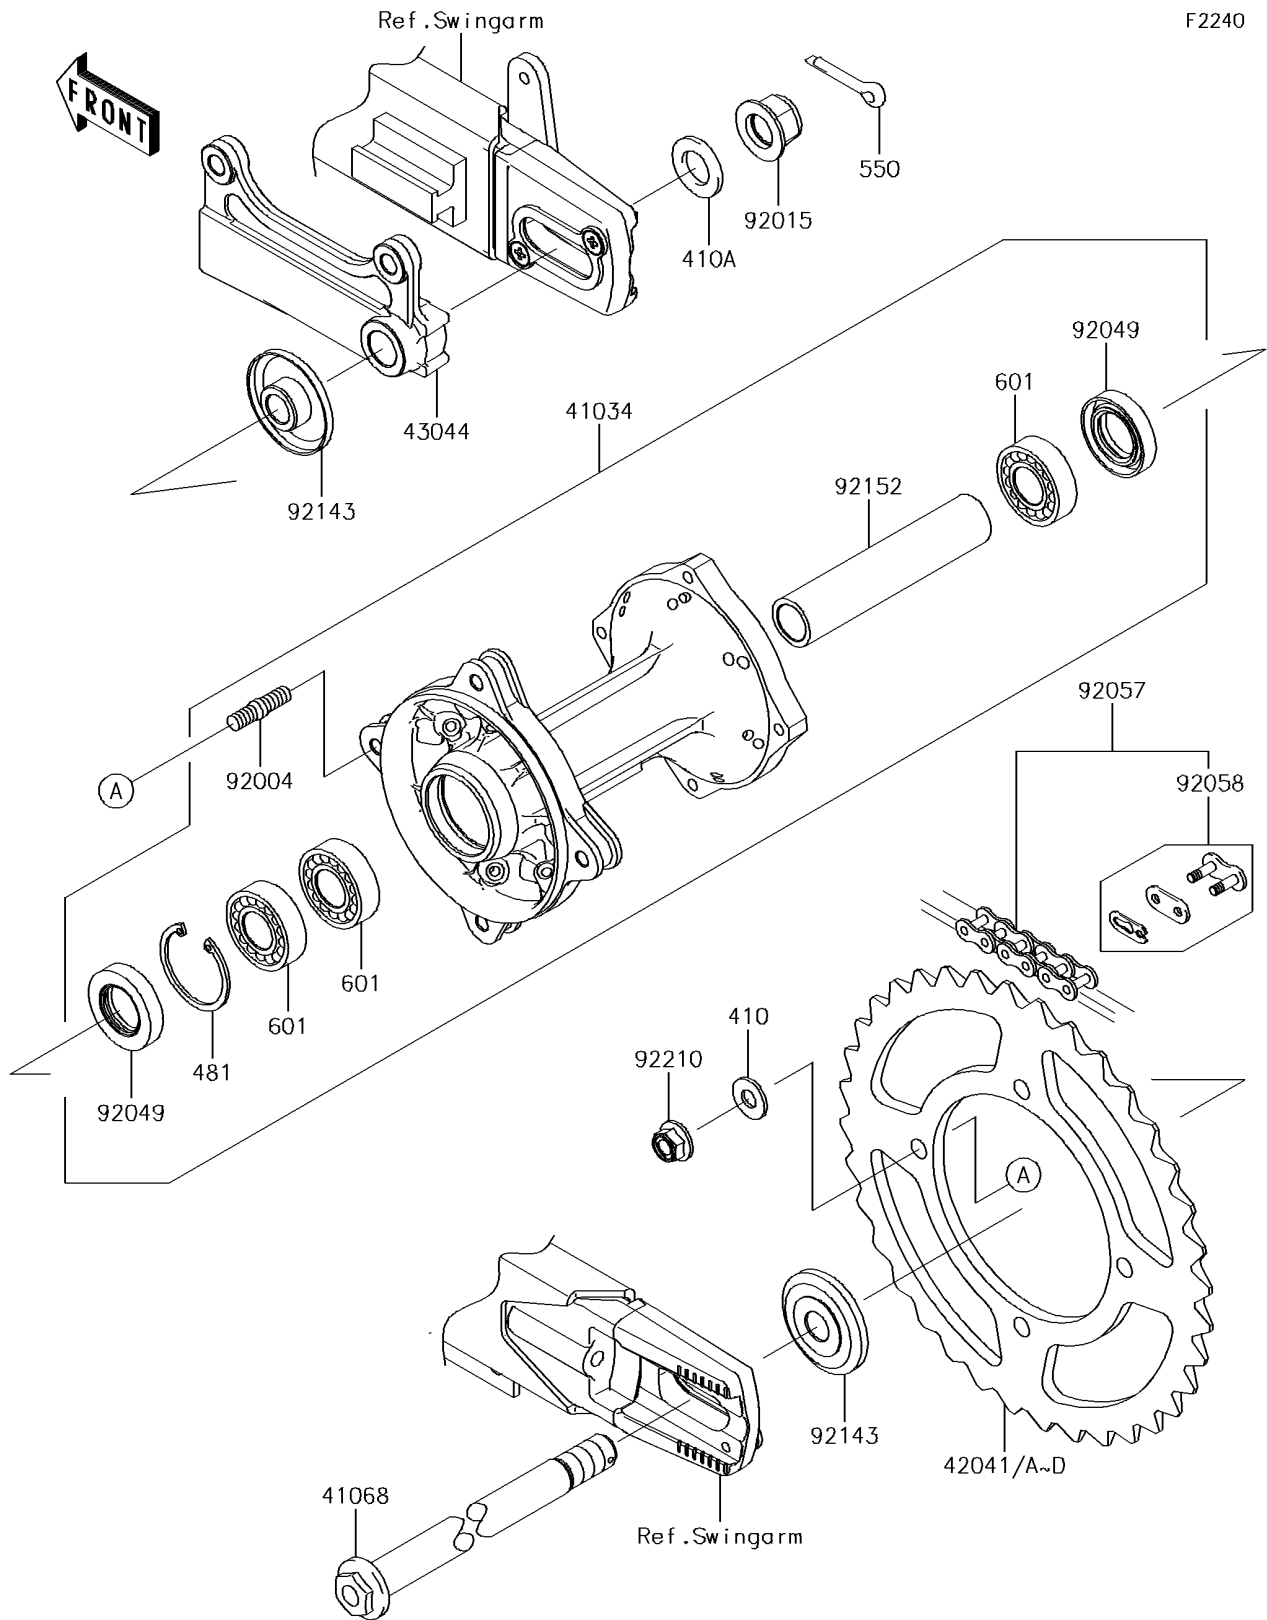

2017 KX™ 85

PARTS DIAGRAM

Rear Hub

2017 KX™ 85

PARTS LIST

Rear Hub

ITEM NAME

PART NUMBER

QUANTITY
