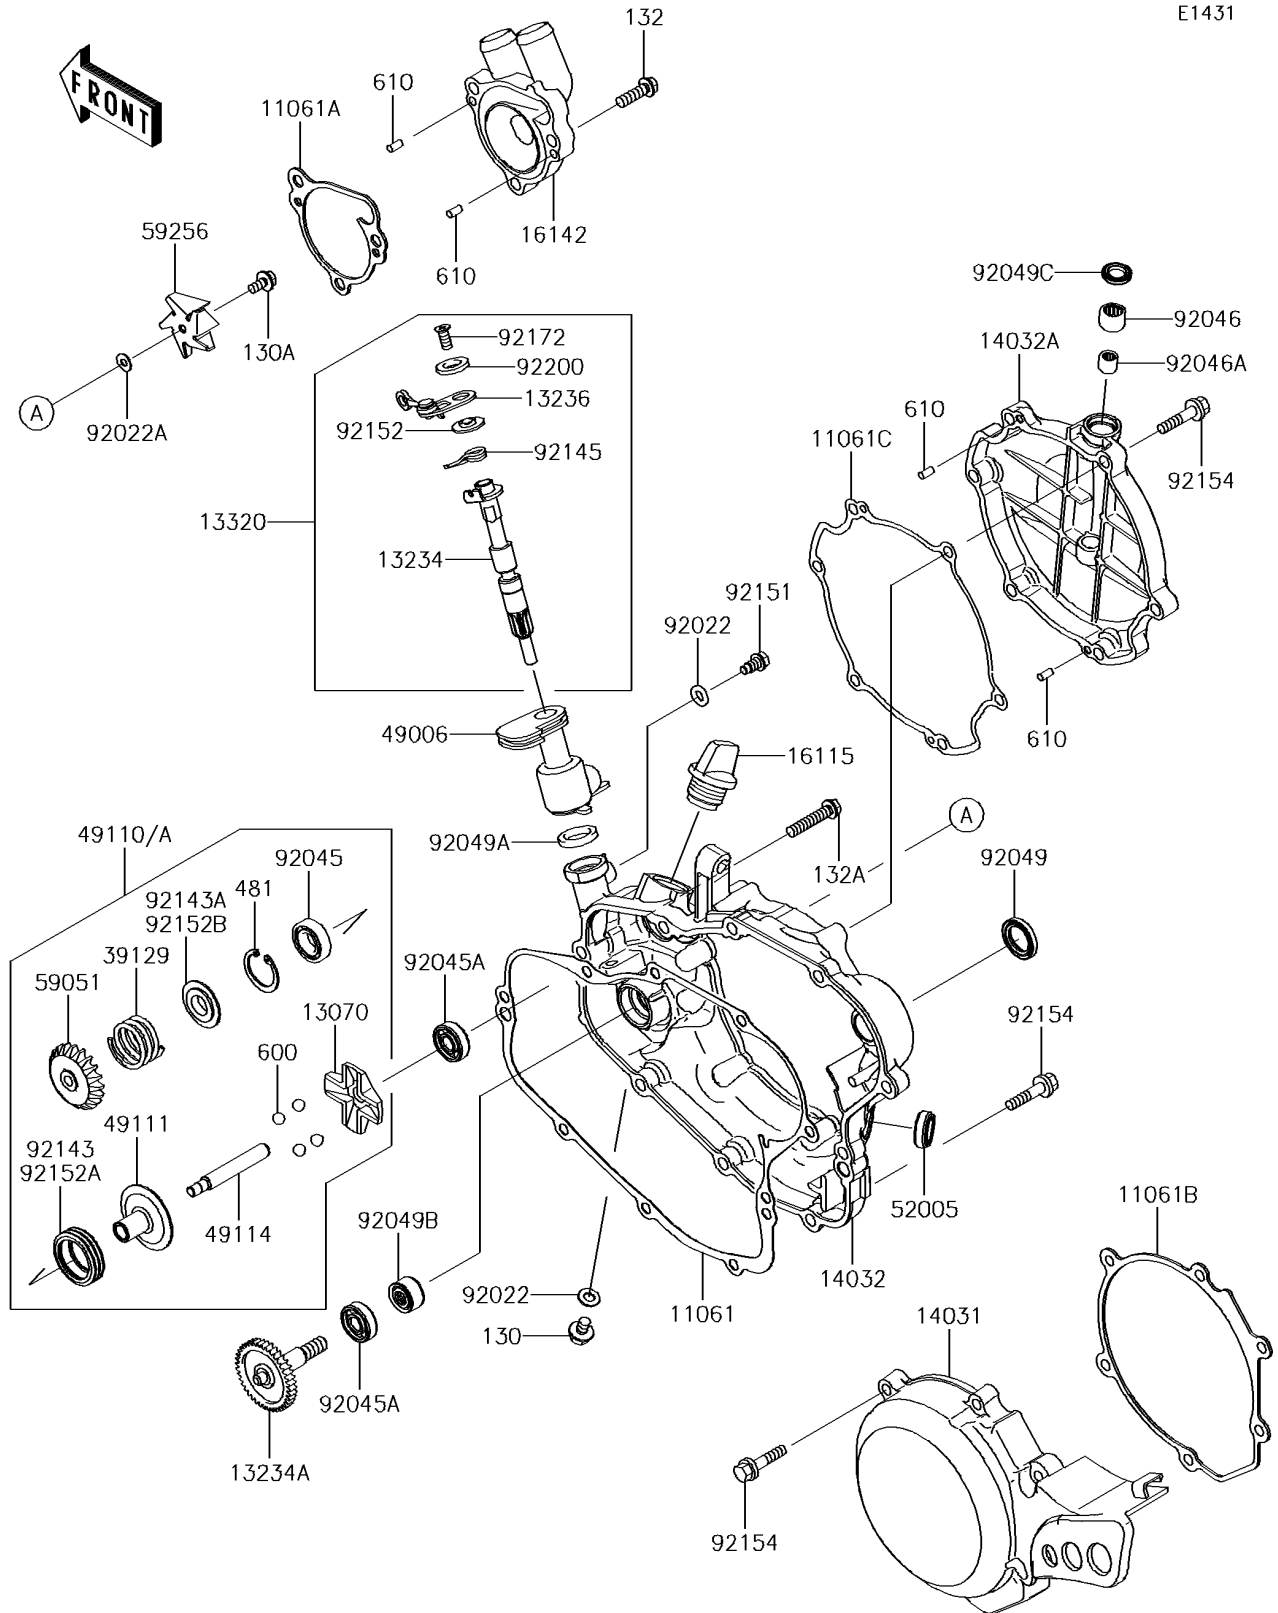

2014 KX™ 85

PARTS DIAGRAM

Engine Cover(s)

E1431