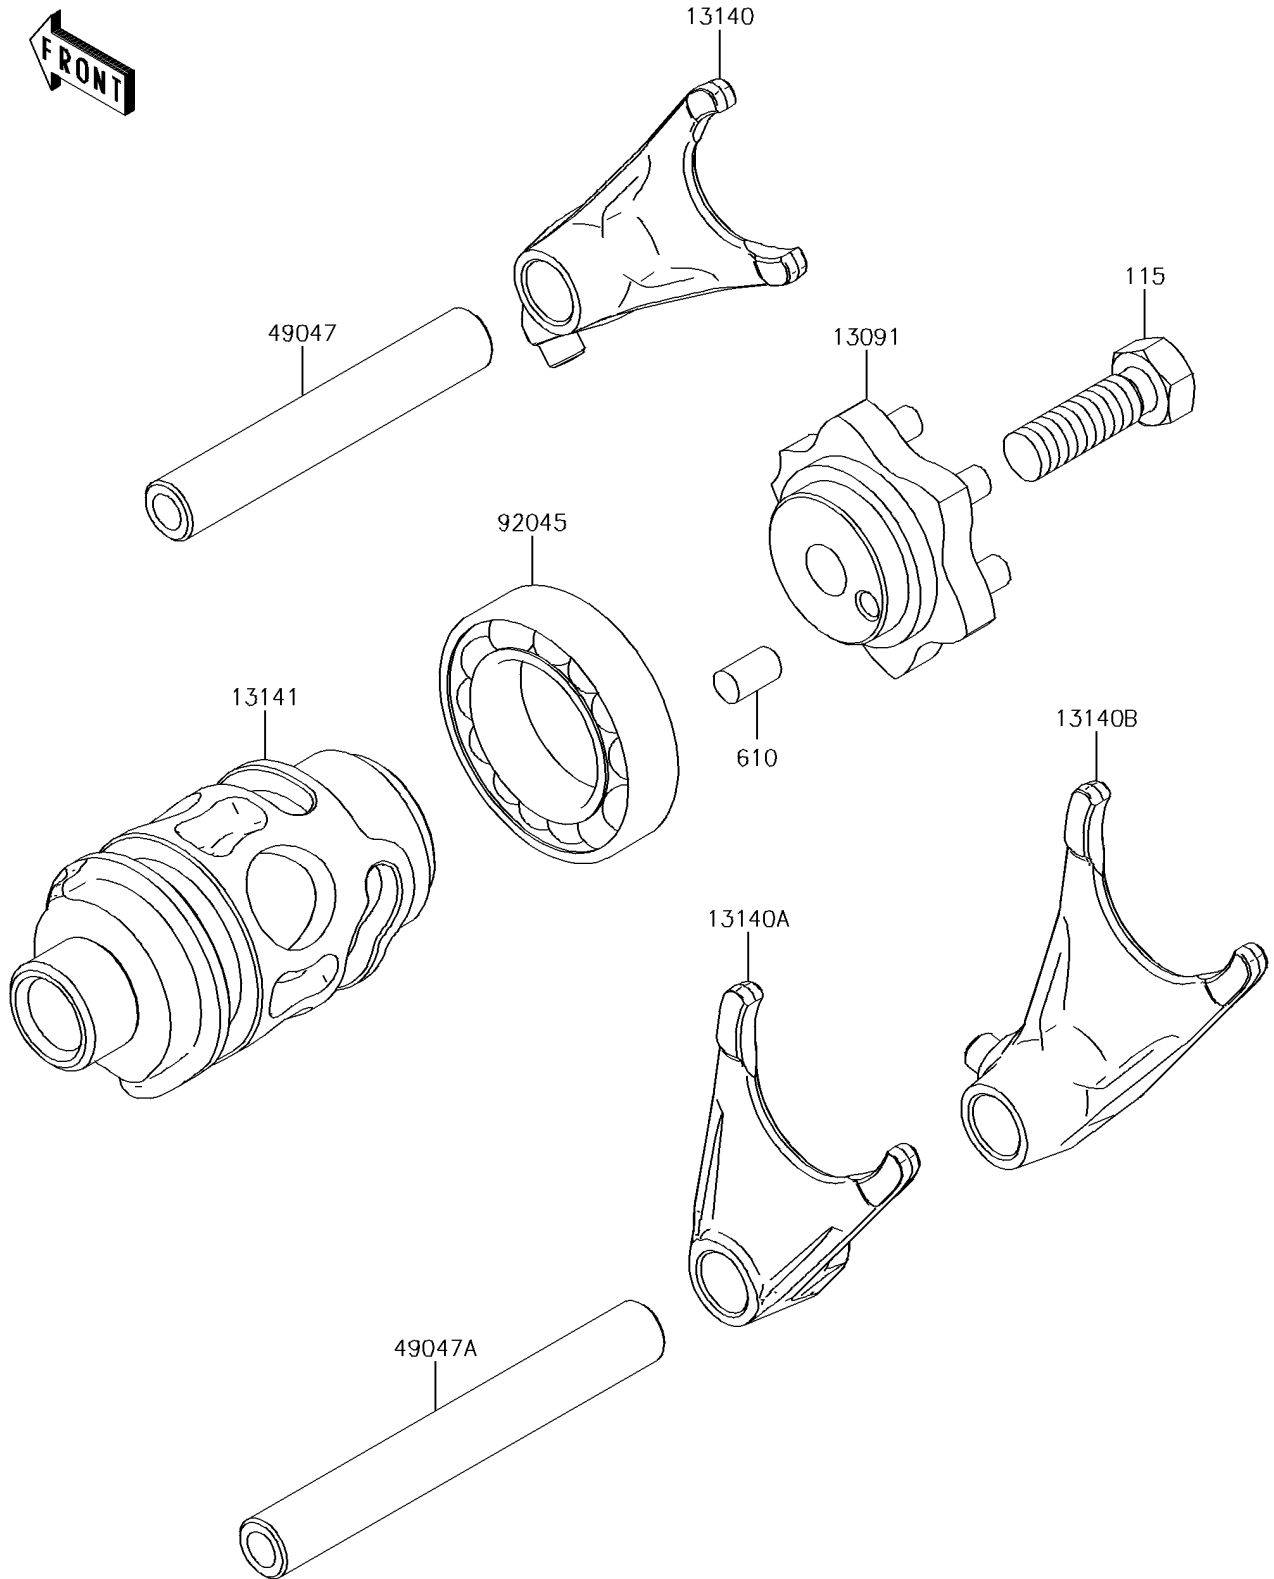

2014 KX™ 85

PARTS DIAGRAM

Gear Change Drum/Shift Fork(s)

E1362

2014 KX™ 85

PARTS LIST

Gear Change Drum/Shift Fork(s)

ITEM NAME	PART NUMBER	QUANTITY
BOLT-SMALL-UPSET,8X25 (Ref # 115)	115BA0825	1
HOLDER,CHANGE DRUM (Ref # 13091)	13091-1390	1
FORK-SHIFT,5TH&6TH (Ref # 13140)	13140-1302	1
FORK-SHIFT,2ND&3RD (Ref # 13140A)	13140-1303	1
FORK-SHIFT,LOW&4TH (Ref # 13140B)	13140-1304	1
DRUM-CHANGE (Ref # 13141)	13141-1120	1
ROD-SHIFT,5.9X10X64.5 (Ref # 49047)	49047-1063	1
ROD-SHIFT,5.9X10X81 (Ref # 49047A)	49047-1064	1
ROLLER,4X8 (Ref # 610)	610A0408	1
BEARING-BALL,6905Z (Ref # 92045)	92045-1058	1