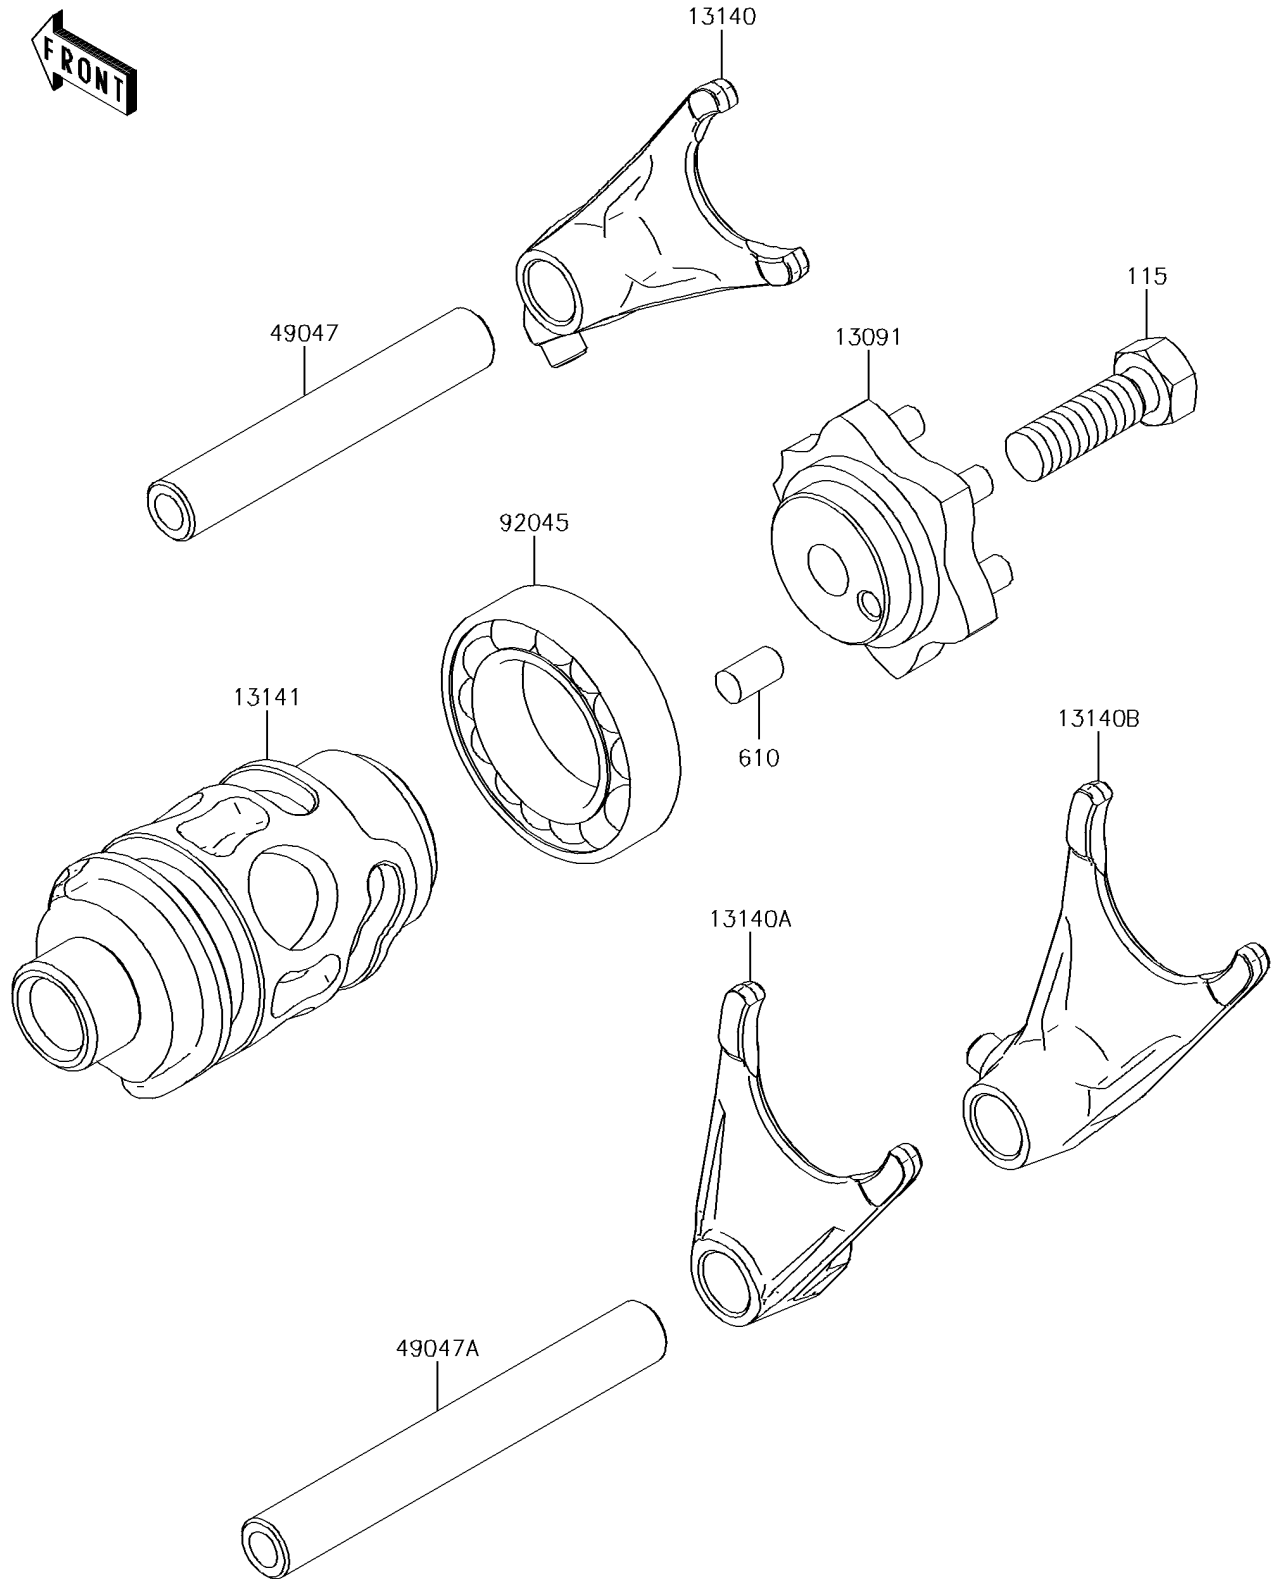

2017 KX™ 85

PARTS DIAGRAM

Gear Change Drum/Shift Fork(s)

E1362

2017 KX™ 85

PARTS LIST

Gear Change Drum/Shift Fork(s)

ITEM NAME

PART NUMBER

QUANTITY
