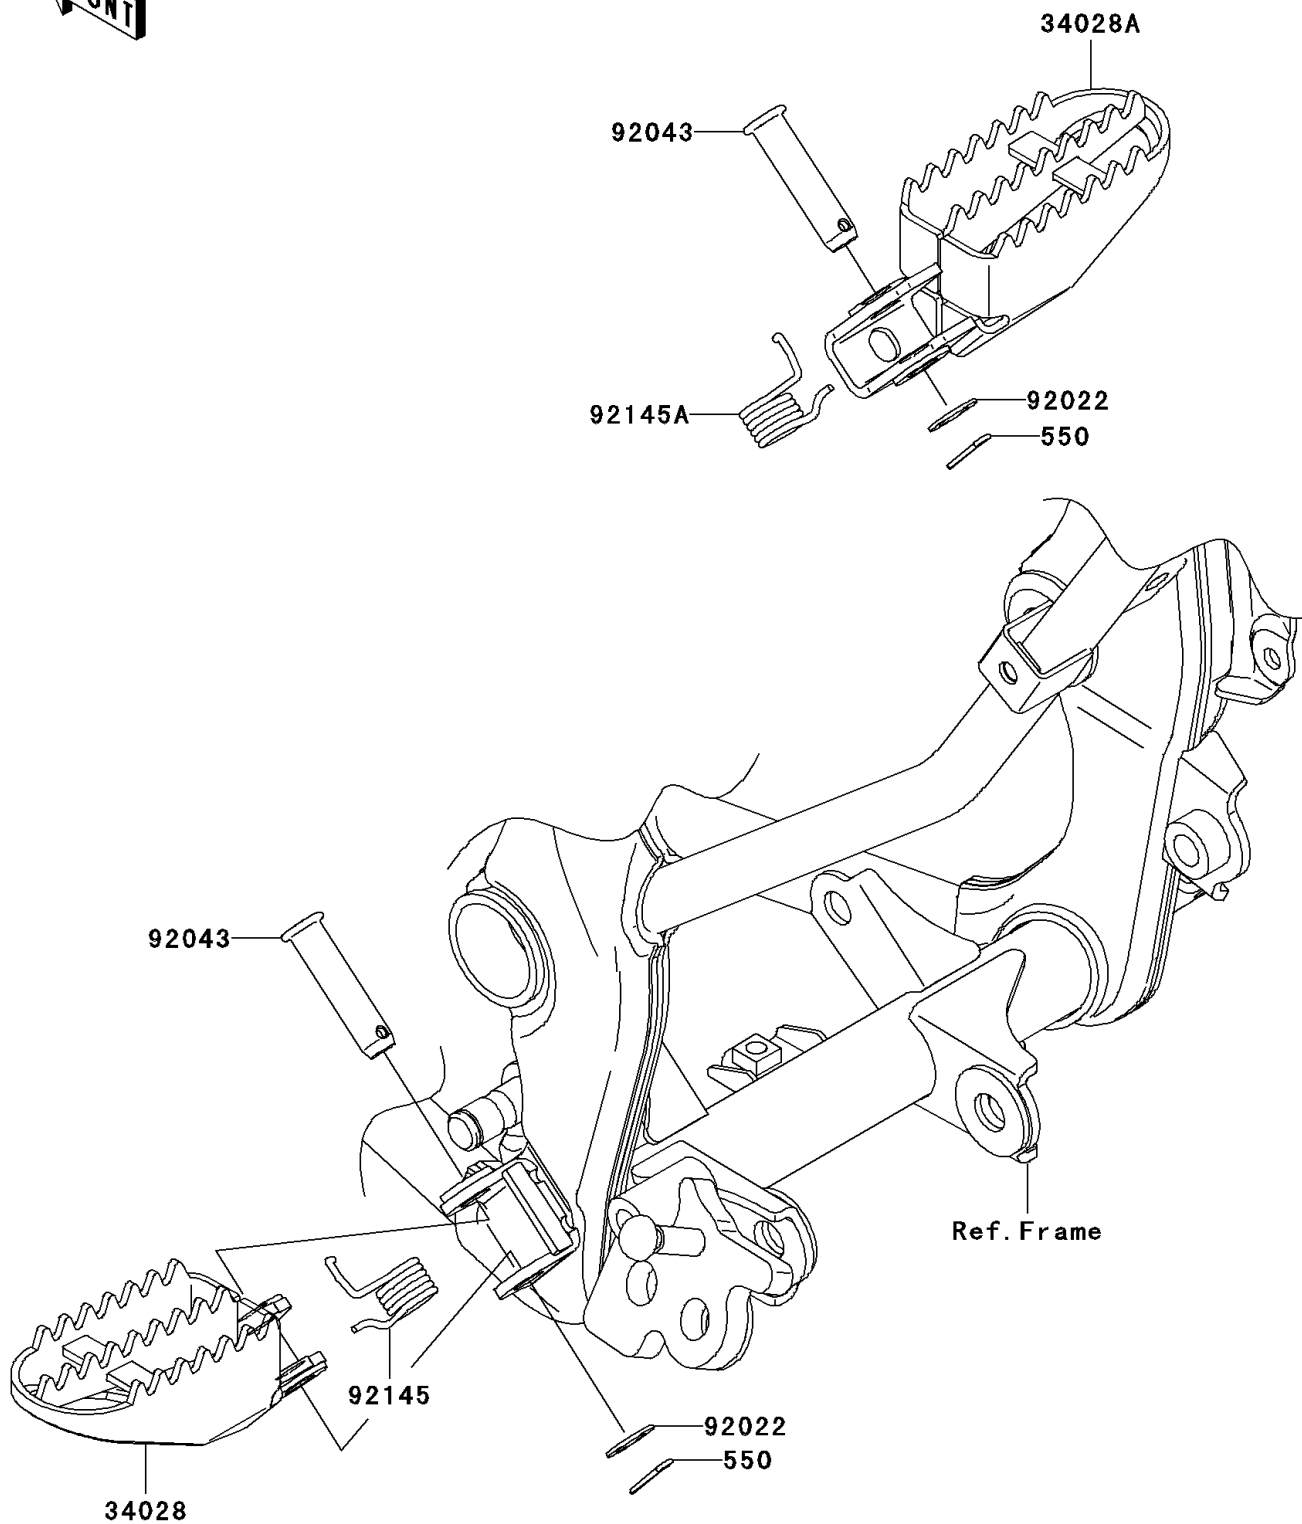

2010 KLX140 (CANADA ONLY)

PARTS DIAGRAM

Footrests

F2160

2010 KLX140 (CANADA ONLY)

PARTS LIST

Footrests

ITEM NAME

PART NUMBER

QUANTITY
