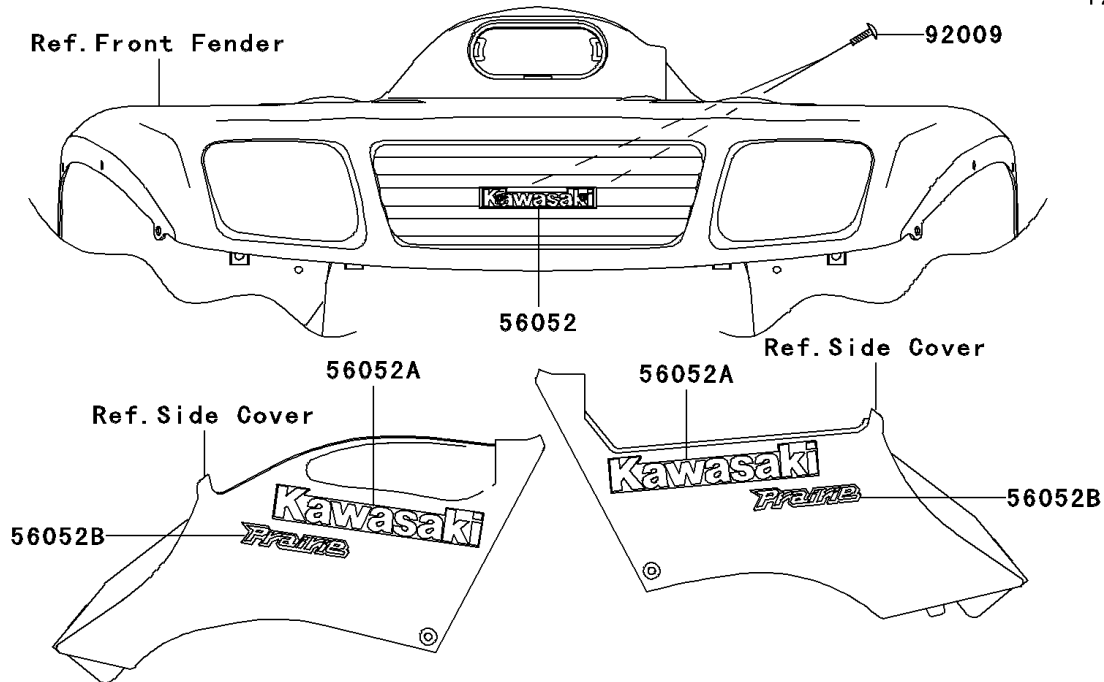

2002 Prairie 650 4X4 Advantage Classic

PARTS DIAGRAM

Decals

F2861

2002 Prairie 650 4X4 Advantage Classic

PARTS LIST

Decals

ITEM NAME	PART NUMBER	QUANTITY
-----------	-------------	----------
