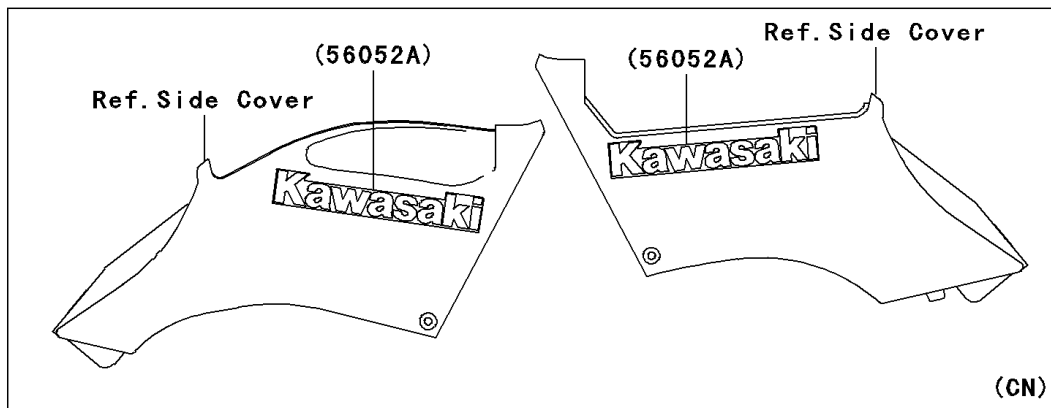

2002 Prairie 650 4X4 Advantage Classic

PARTS DIAGRAM

Decals

F2861

2002 Prairie 650 4X4 Advantage Classic

PARTS LIST

Decals

ITEM NAME	PART NUMBER	QUANTITY
-----------	-------------	----------
