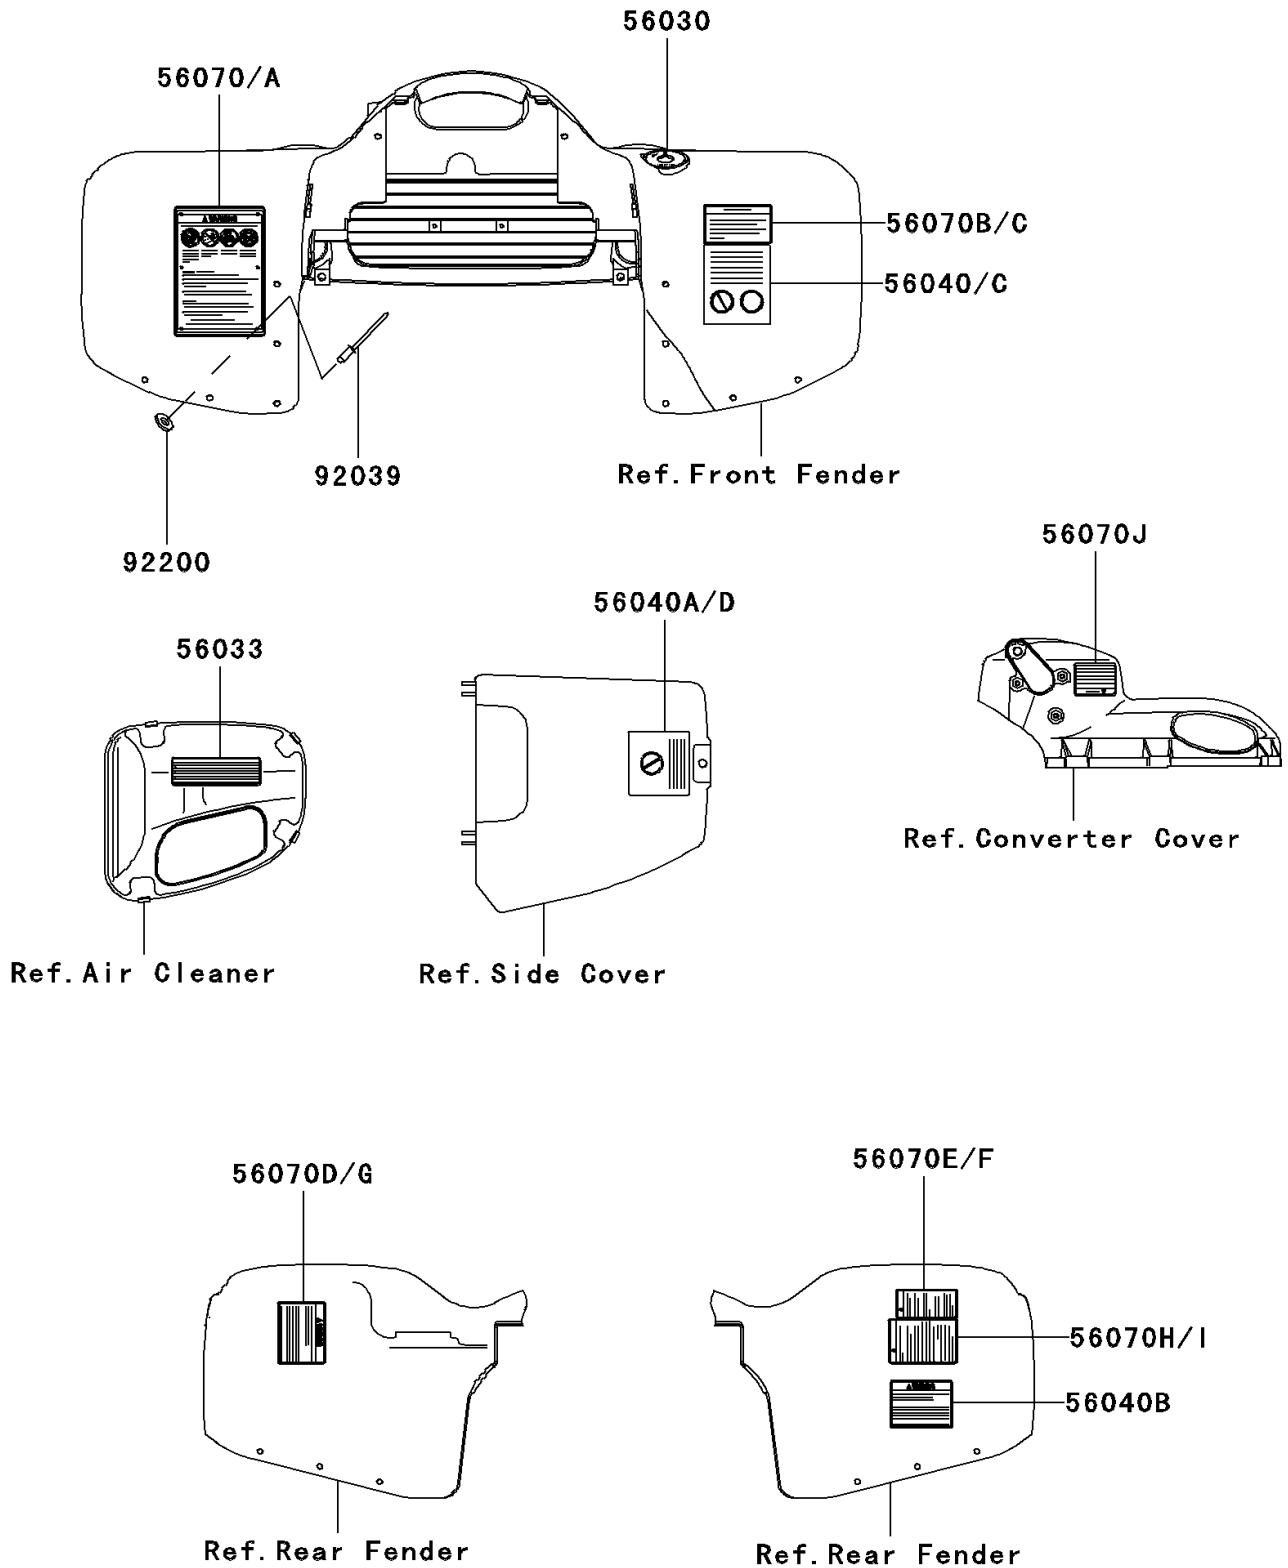

2002 Prairie 650 4X4 Advantage Classic

PARTS DIAGRAM

Labels

F2860

2002 Prairie 650 4X4 Advantage Classic

PARTS LIST

Labels

ITEM NAME	PART NUMBER	QUANTITY
-----------	-------------	----------
