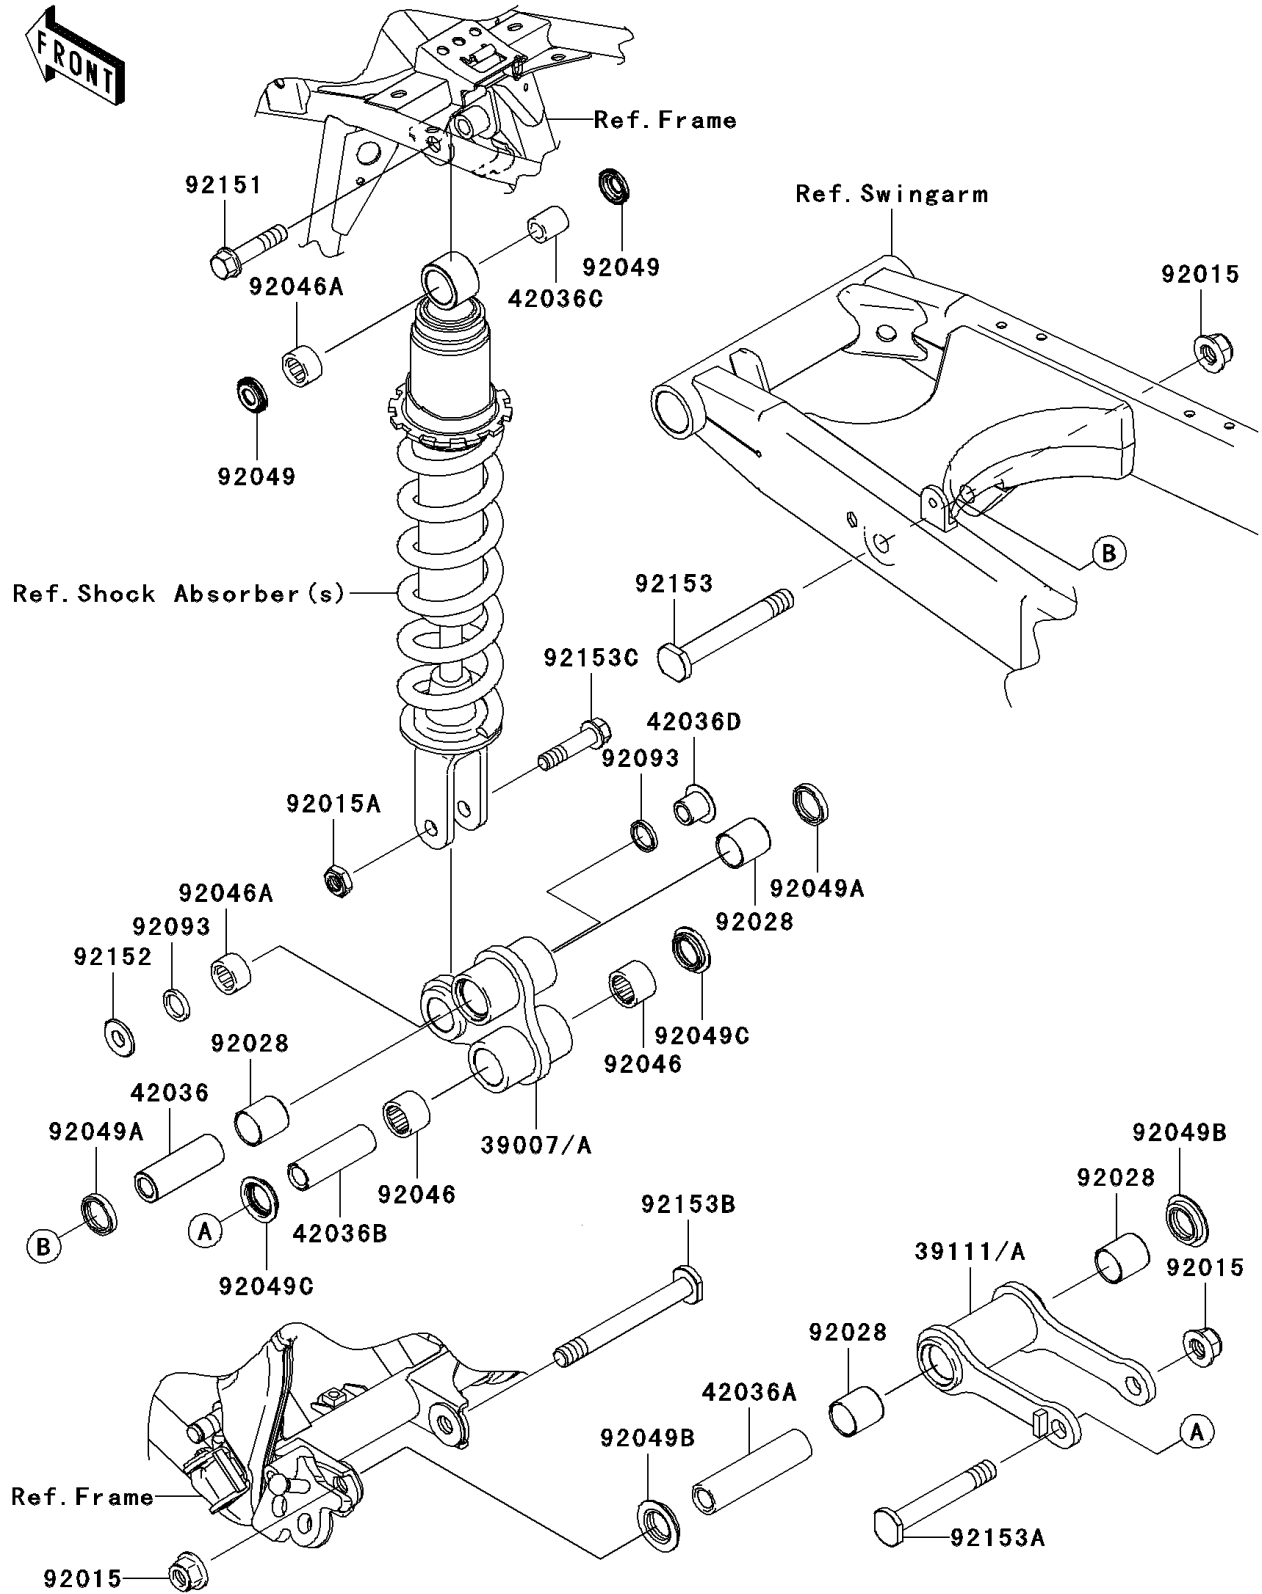

2008 KLX[®]140

PARTS DIAGRAM

Rear Suspension

F2150

2008 KLX[®]140

PARTS LIST

Rear Suspension

ITEM NAME

PART NUMBER

QUANTITY
