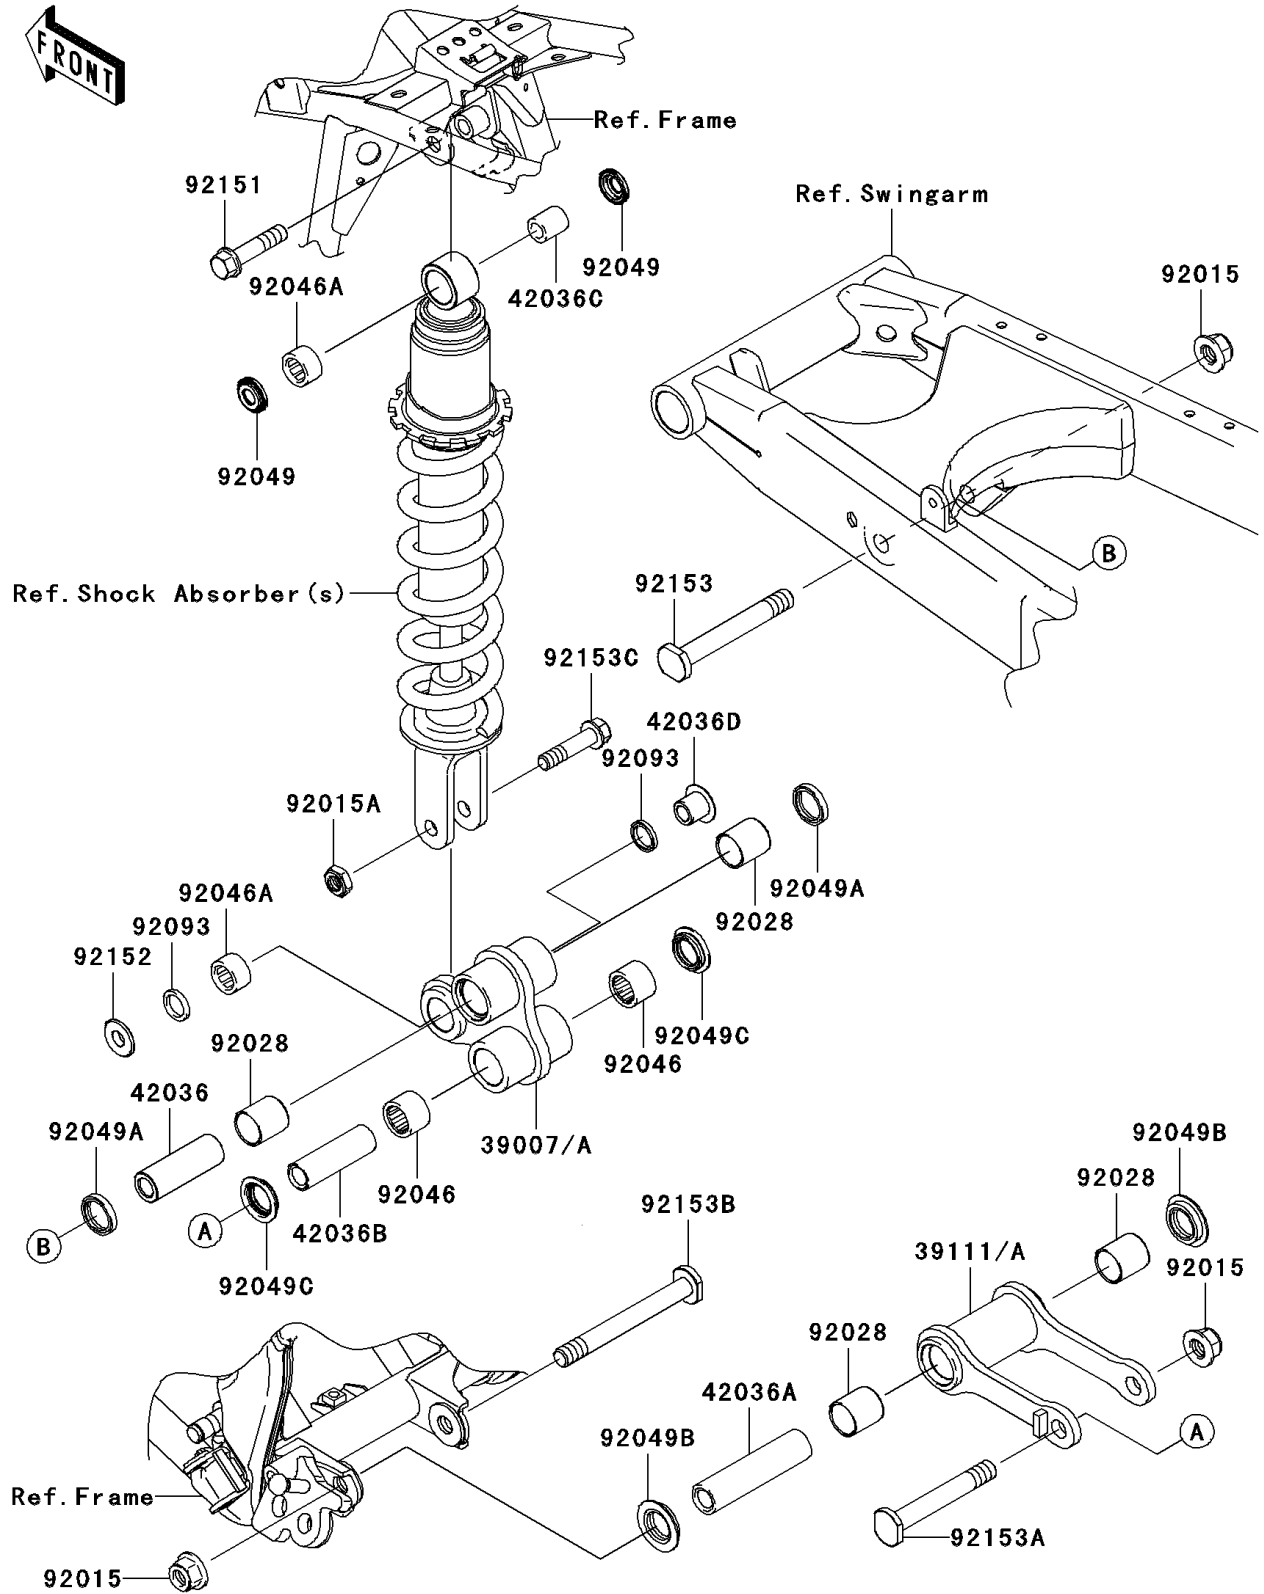

2010 KLX140 (CANADA ONLY)

PARTS DIAGRAM

Rear Suspension

F2150

2010 KLX140 (CANADA ONLY)

PARTS LIST

Rear Suspension

ITEM NAME

PART NUMBER

QUANTITY
