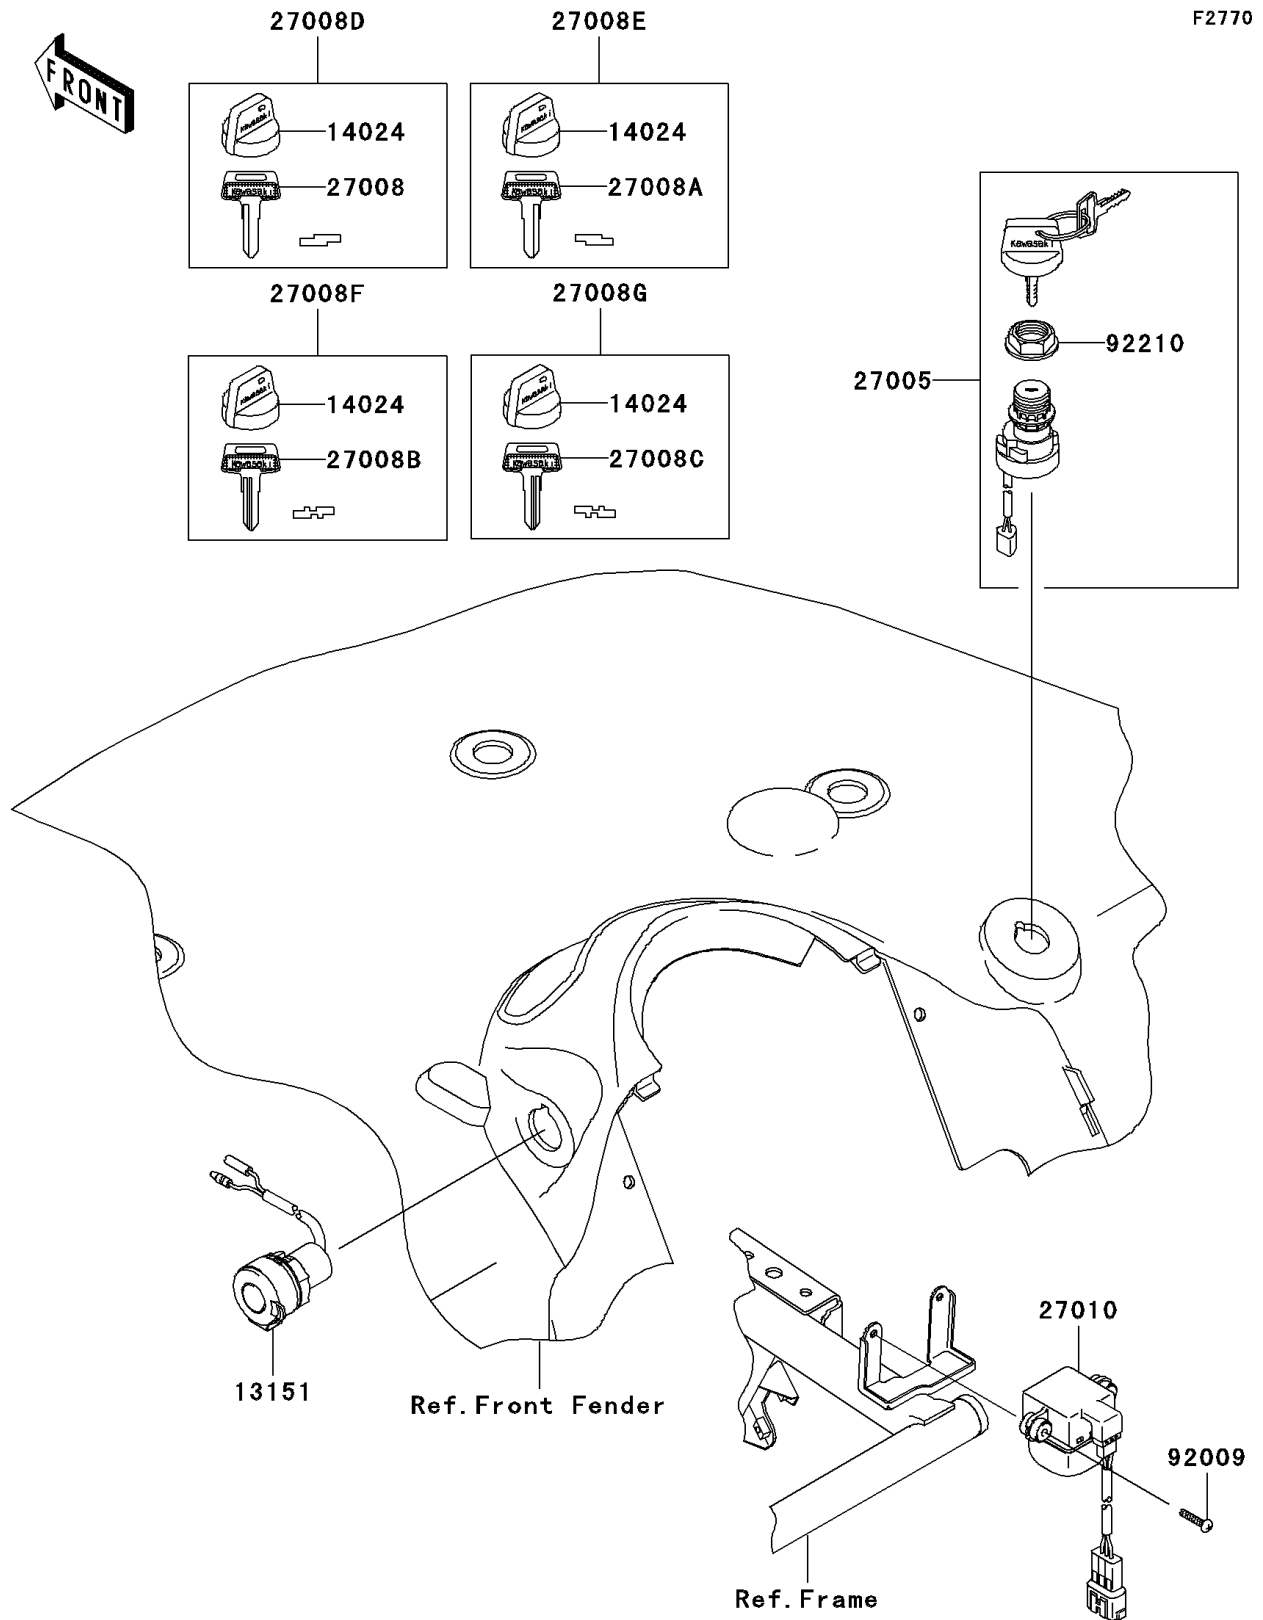

2002 Prairie 650 4X4 Advantage Classic

PARTS DIAGRAM

Ignition Switch

2002 Prairie 650 4X4 Advantage Classic

PARTS LIST

Ignition Switch

| ITEM NAME | PART NUMBER | QUANTITY |
|-----------|-------------|----------|
|-----------|-------------|----------|
