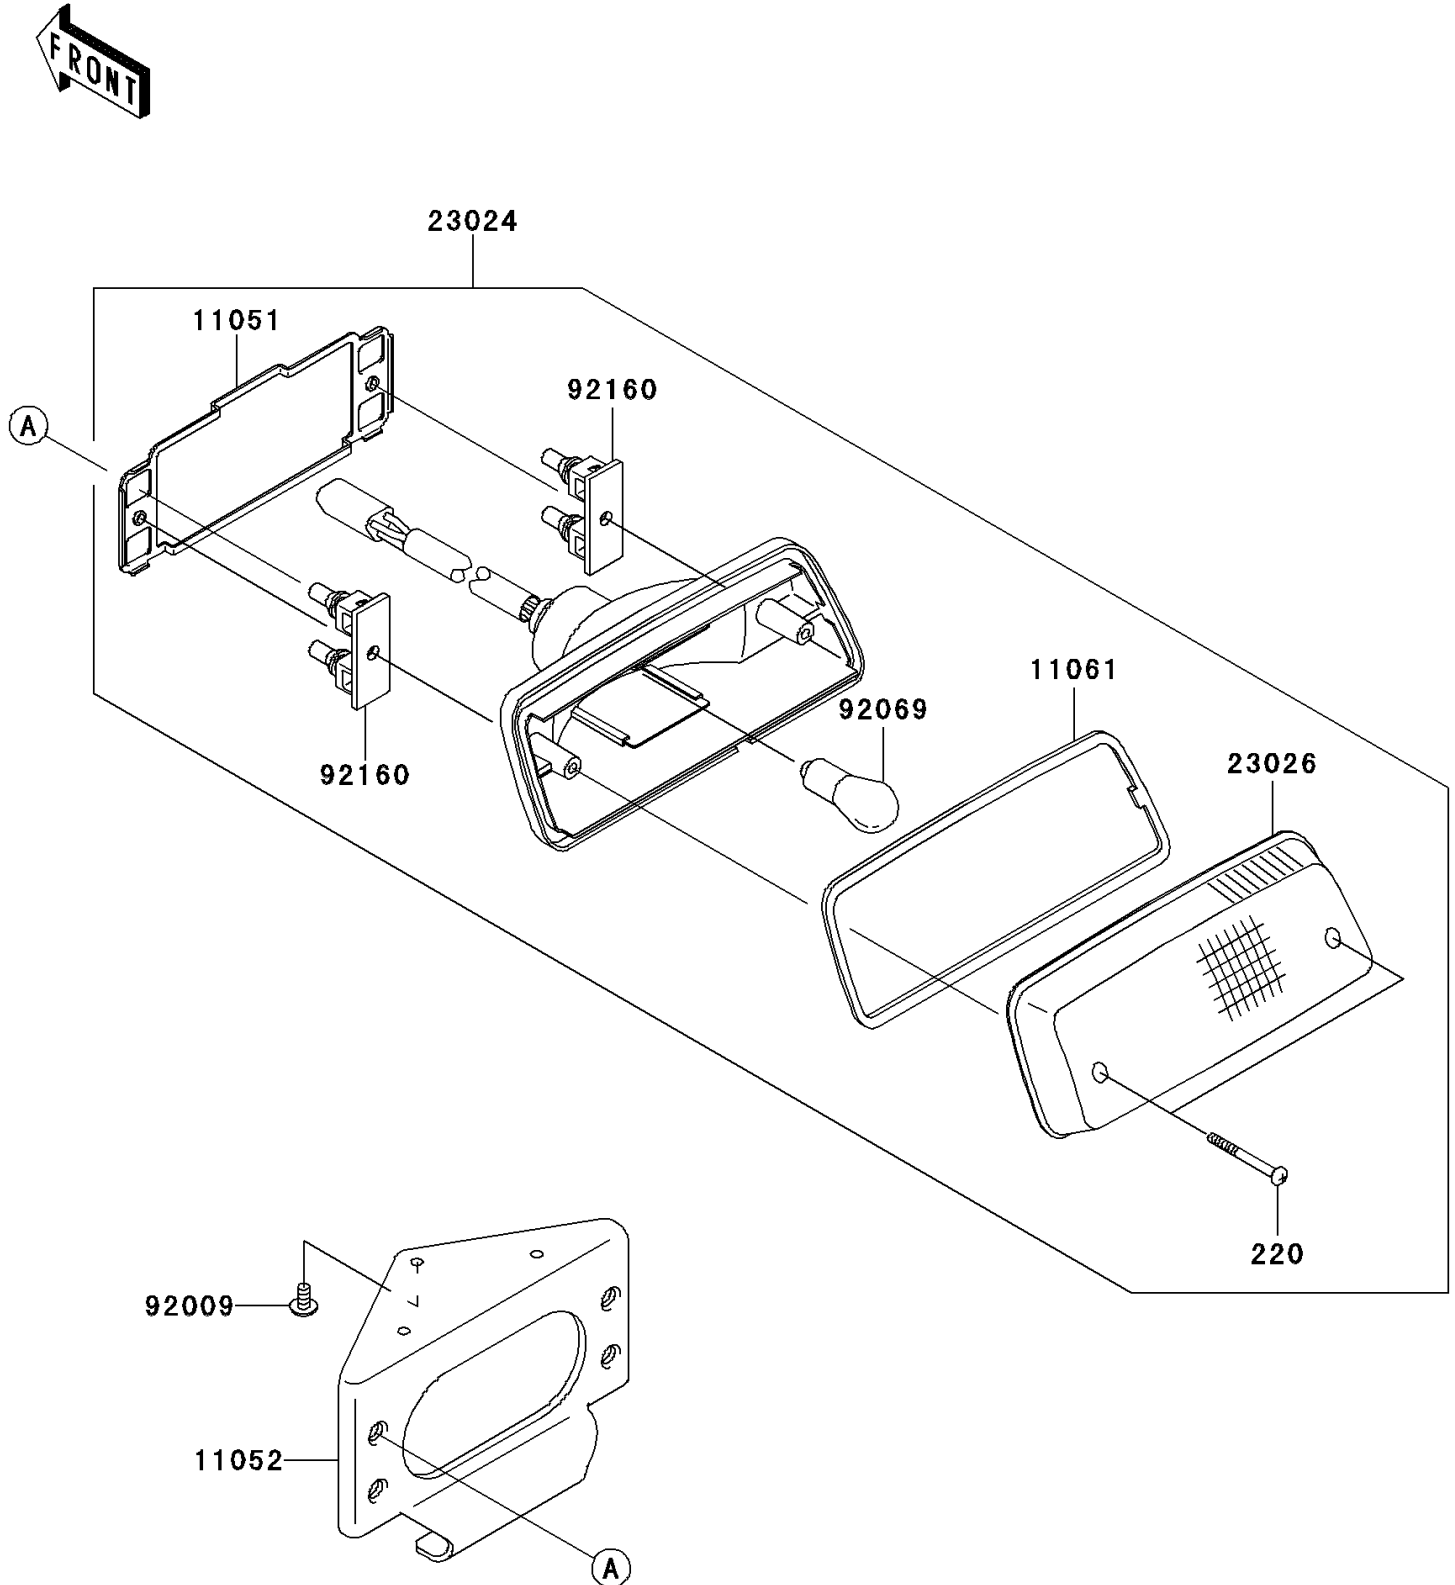

2002 Prairie 650 4X4 Advantage Classic

PARTS DIAGRAM

Taillight(s)

F2720

2002 Prairie 650 4X4 Advantage Classic

PARTS LIST

Taillight(s)

ITEM NAME

PART NUMBER

QUANTITY
