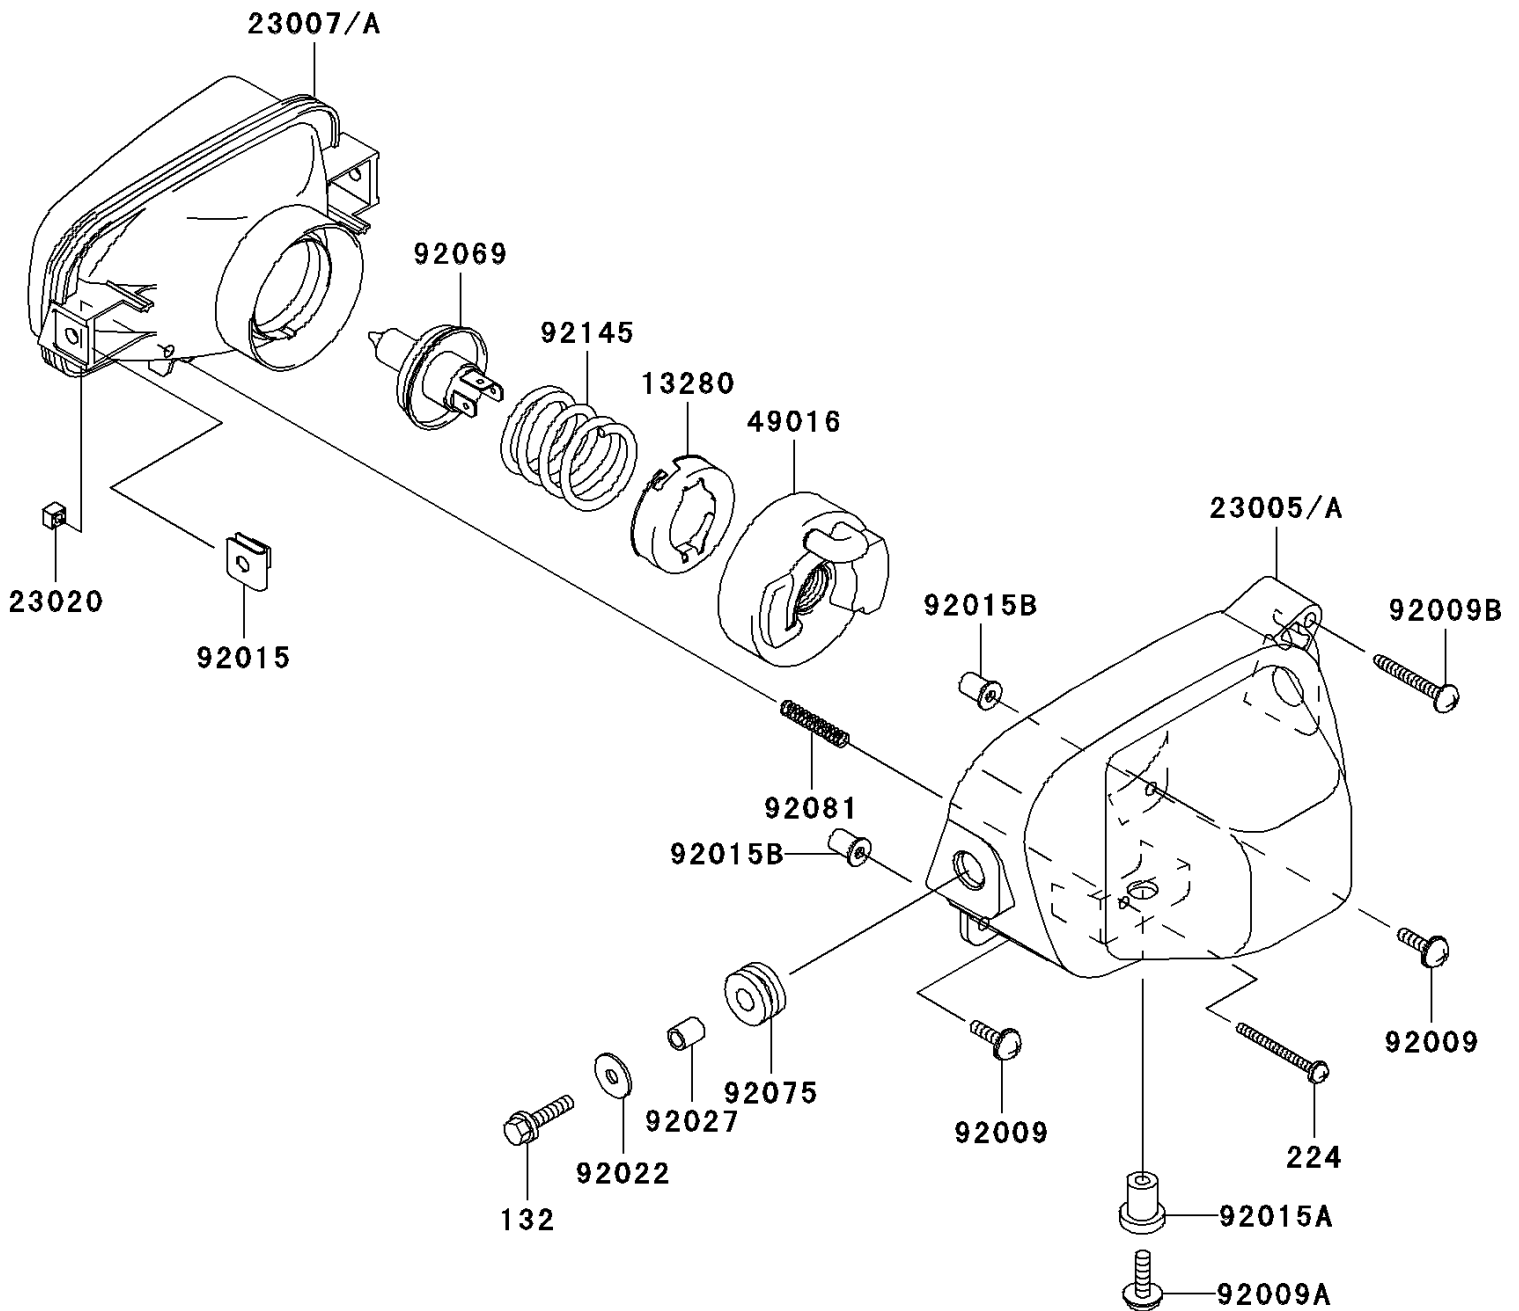

2002 Prairie 650 4X4 Advantage Classic

PARTS DIAGRAM

Headlight(s)

F2710

2002 Prairie 650 4X4 Advantage Classic

Kawasaki
Let the Good Times Roll®

PARTS LIST

Headlight(s)

ITEM NAME

PART NUMBER

QUANTITY
